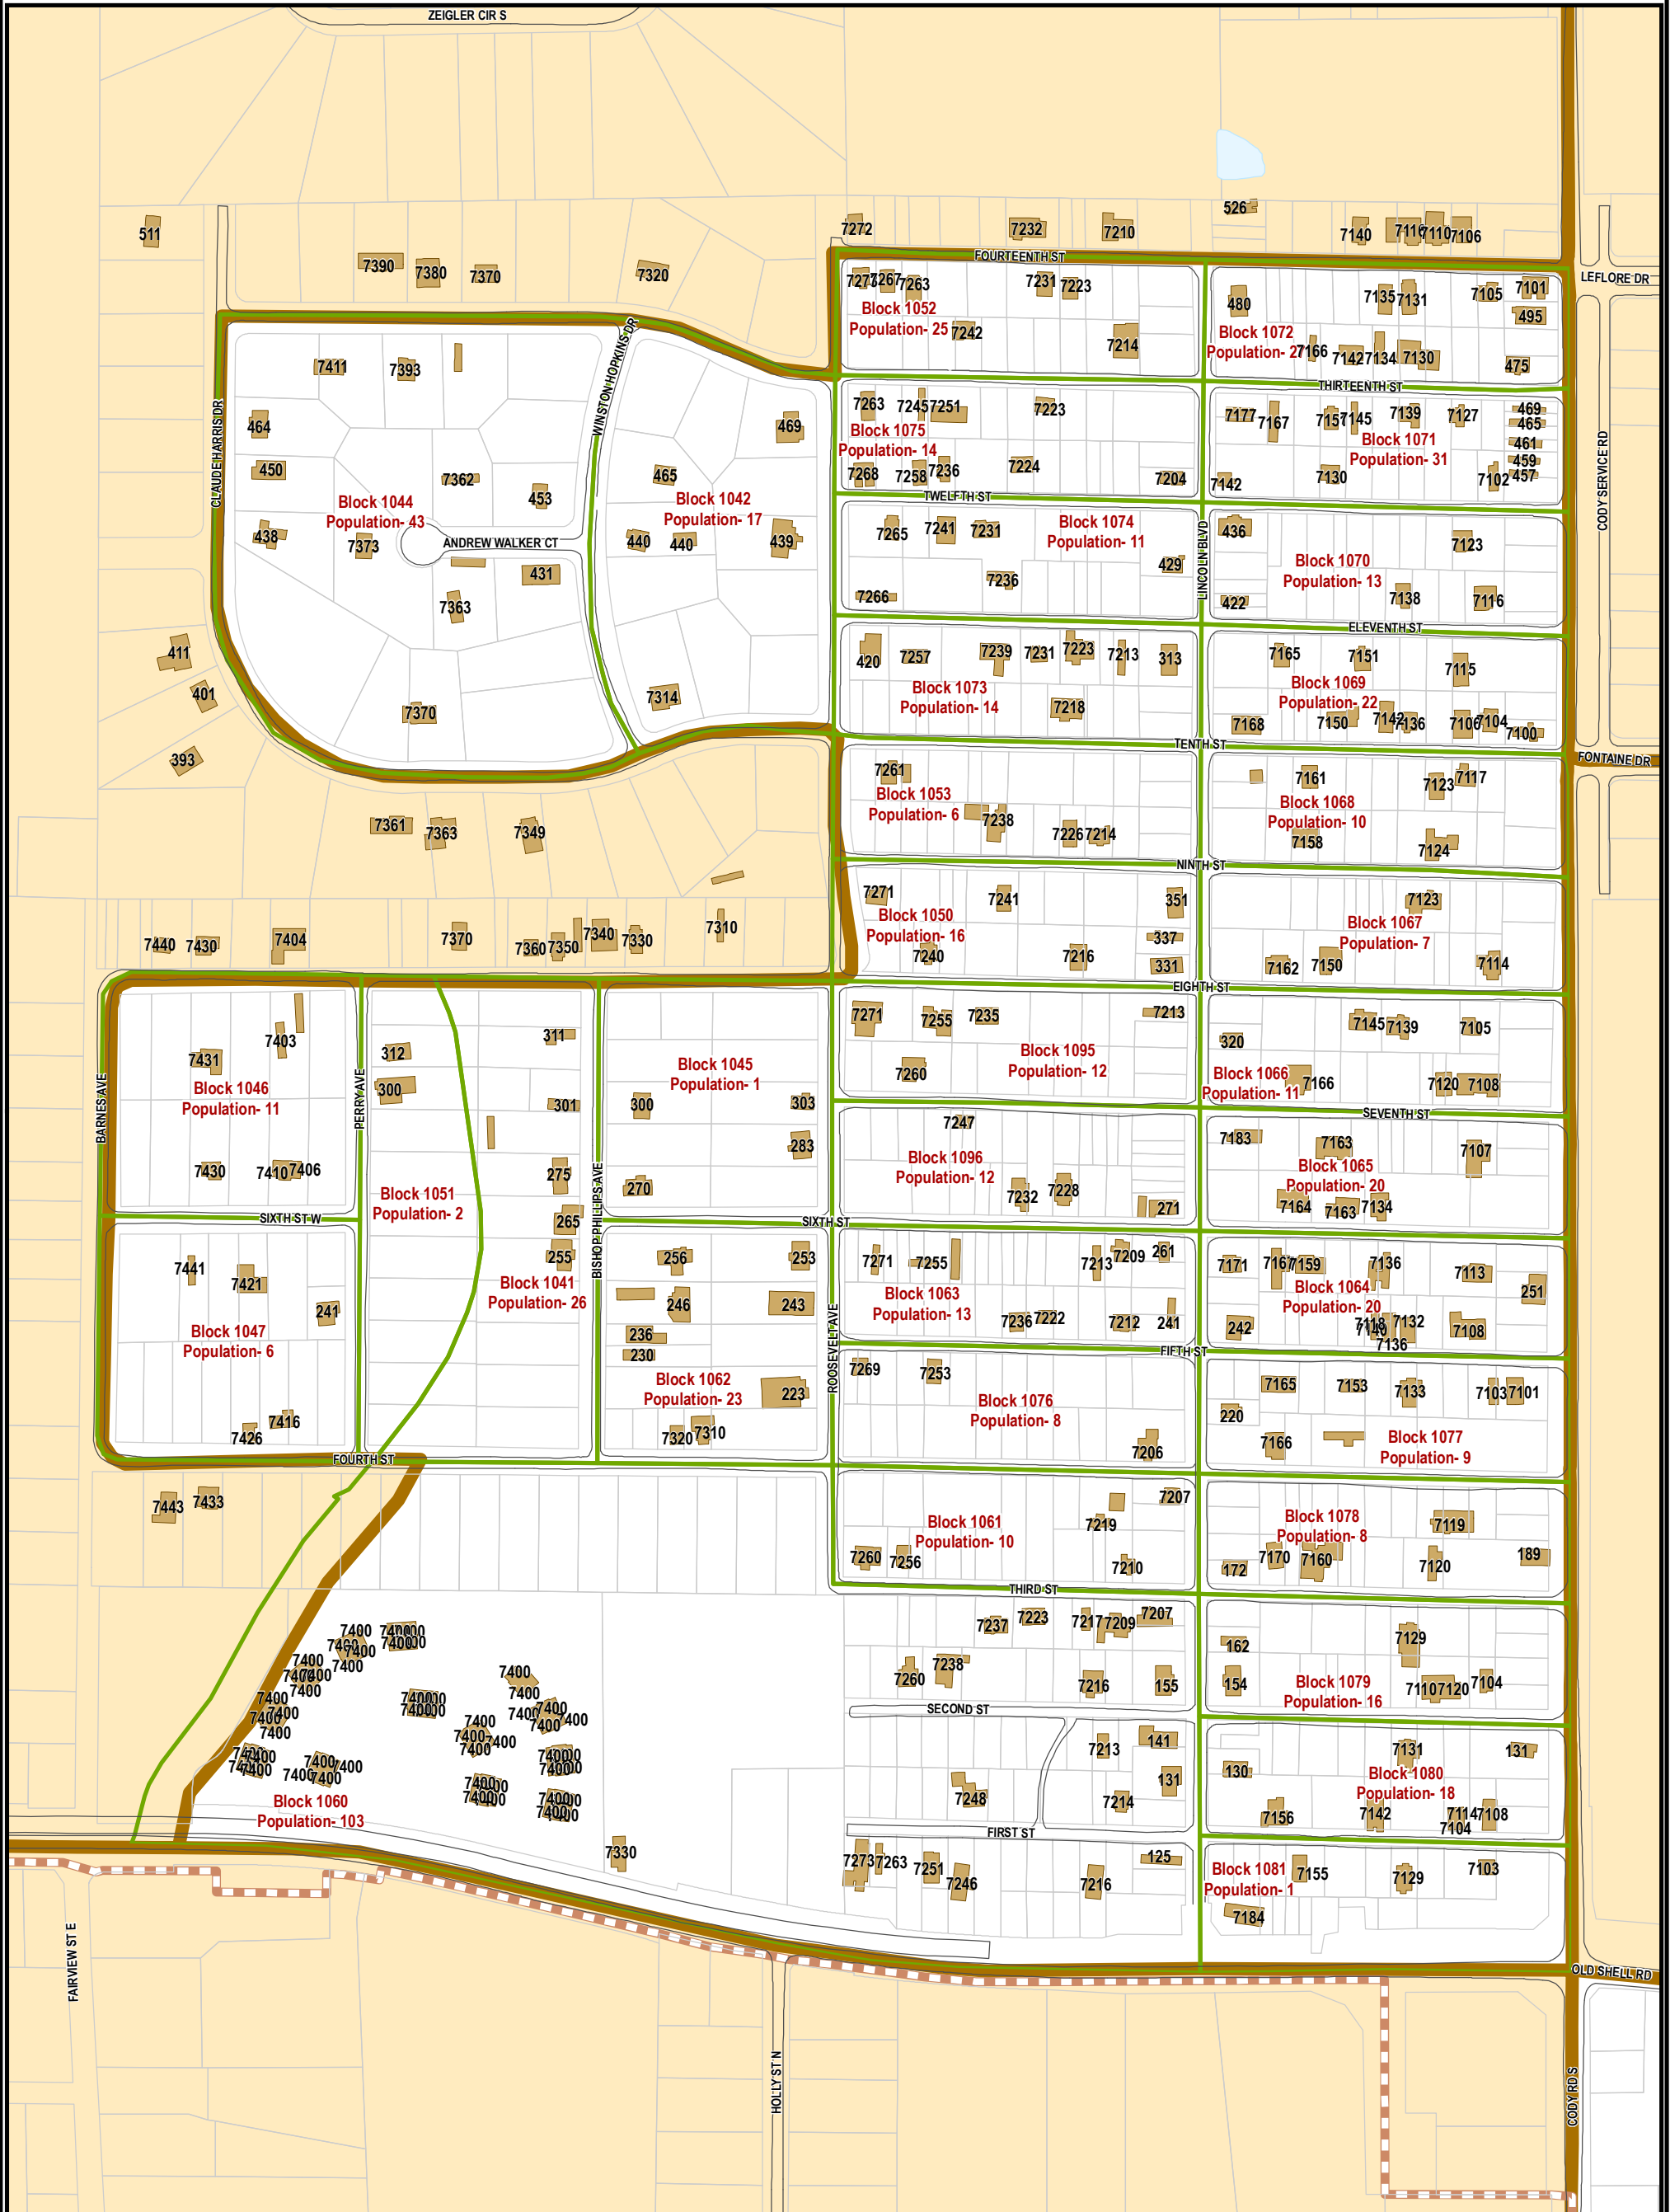

Mobile Terrace Neighborhood Study Site

A Community Development Block Grant Project

City of Mobile
Community Planning & Development Department

CONTACT INFORMATION

Prepared by:
City of Mobile GIS Department
205 Government Street - Mobile, Alabama 366 02
Phone: 251.208.7943 - Email: gis@cityofmobile.org
<http://maps.cityofmobile.org>

Source: 2010 Census Block
data acquired from
the U. S. Census Bureau.

- Edge of Pavement
- Streams
- Water
- Blocks 2010-Pop Total = 586
- City Limits
- Parcels
- Residential Buildings
- CDBG Areas

Date: 9/14/2011