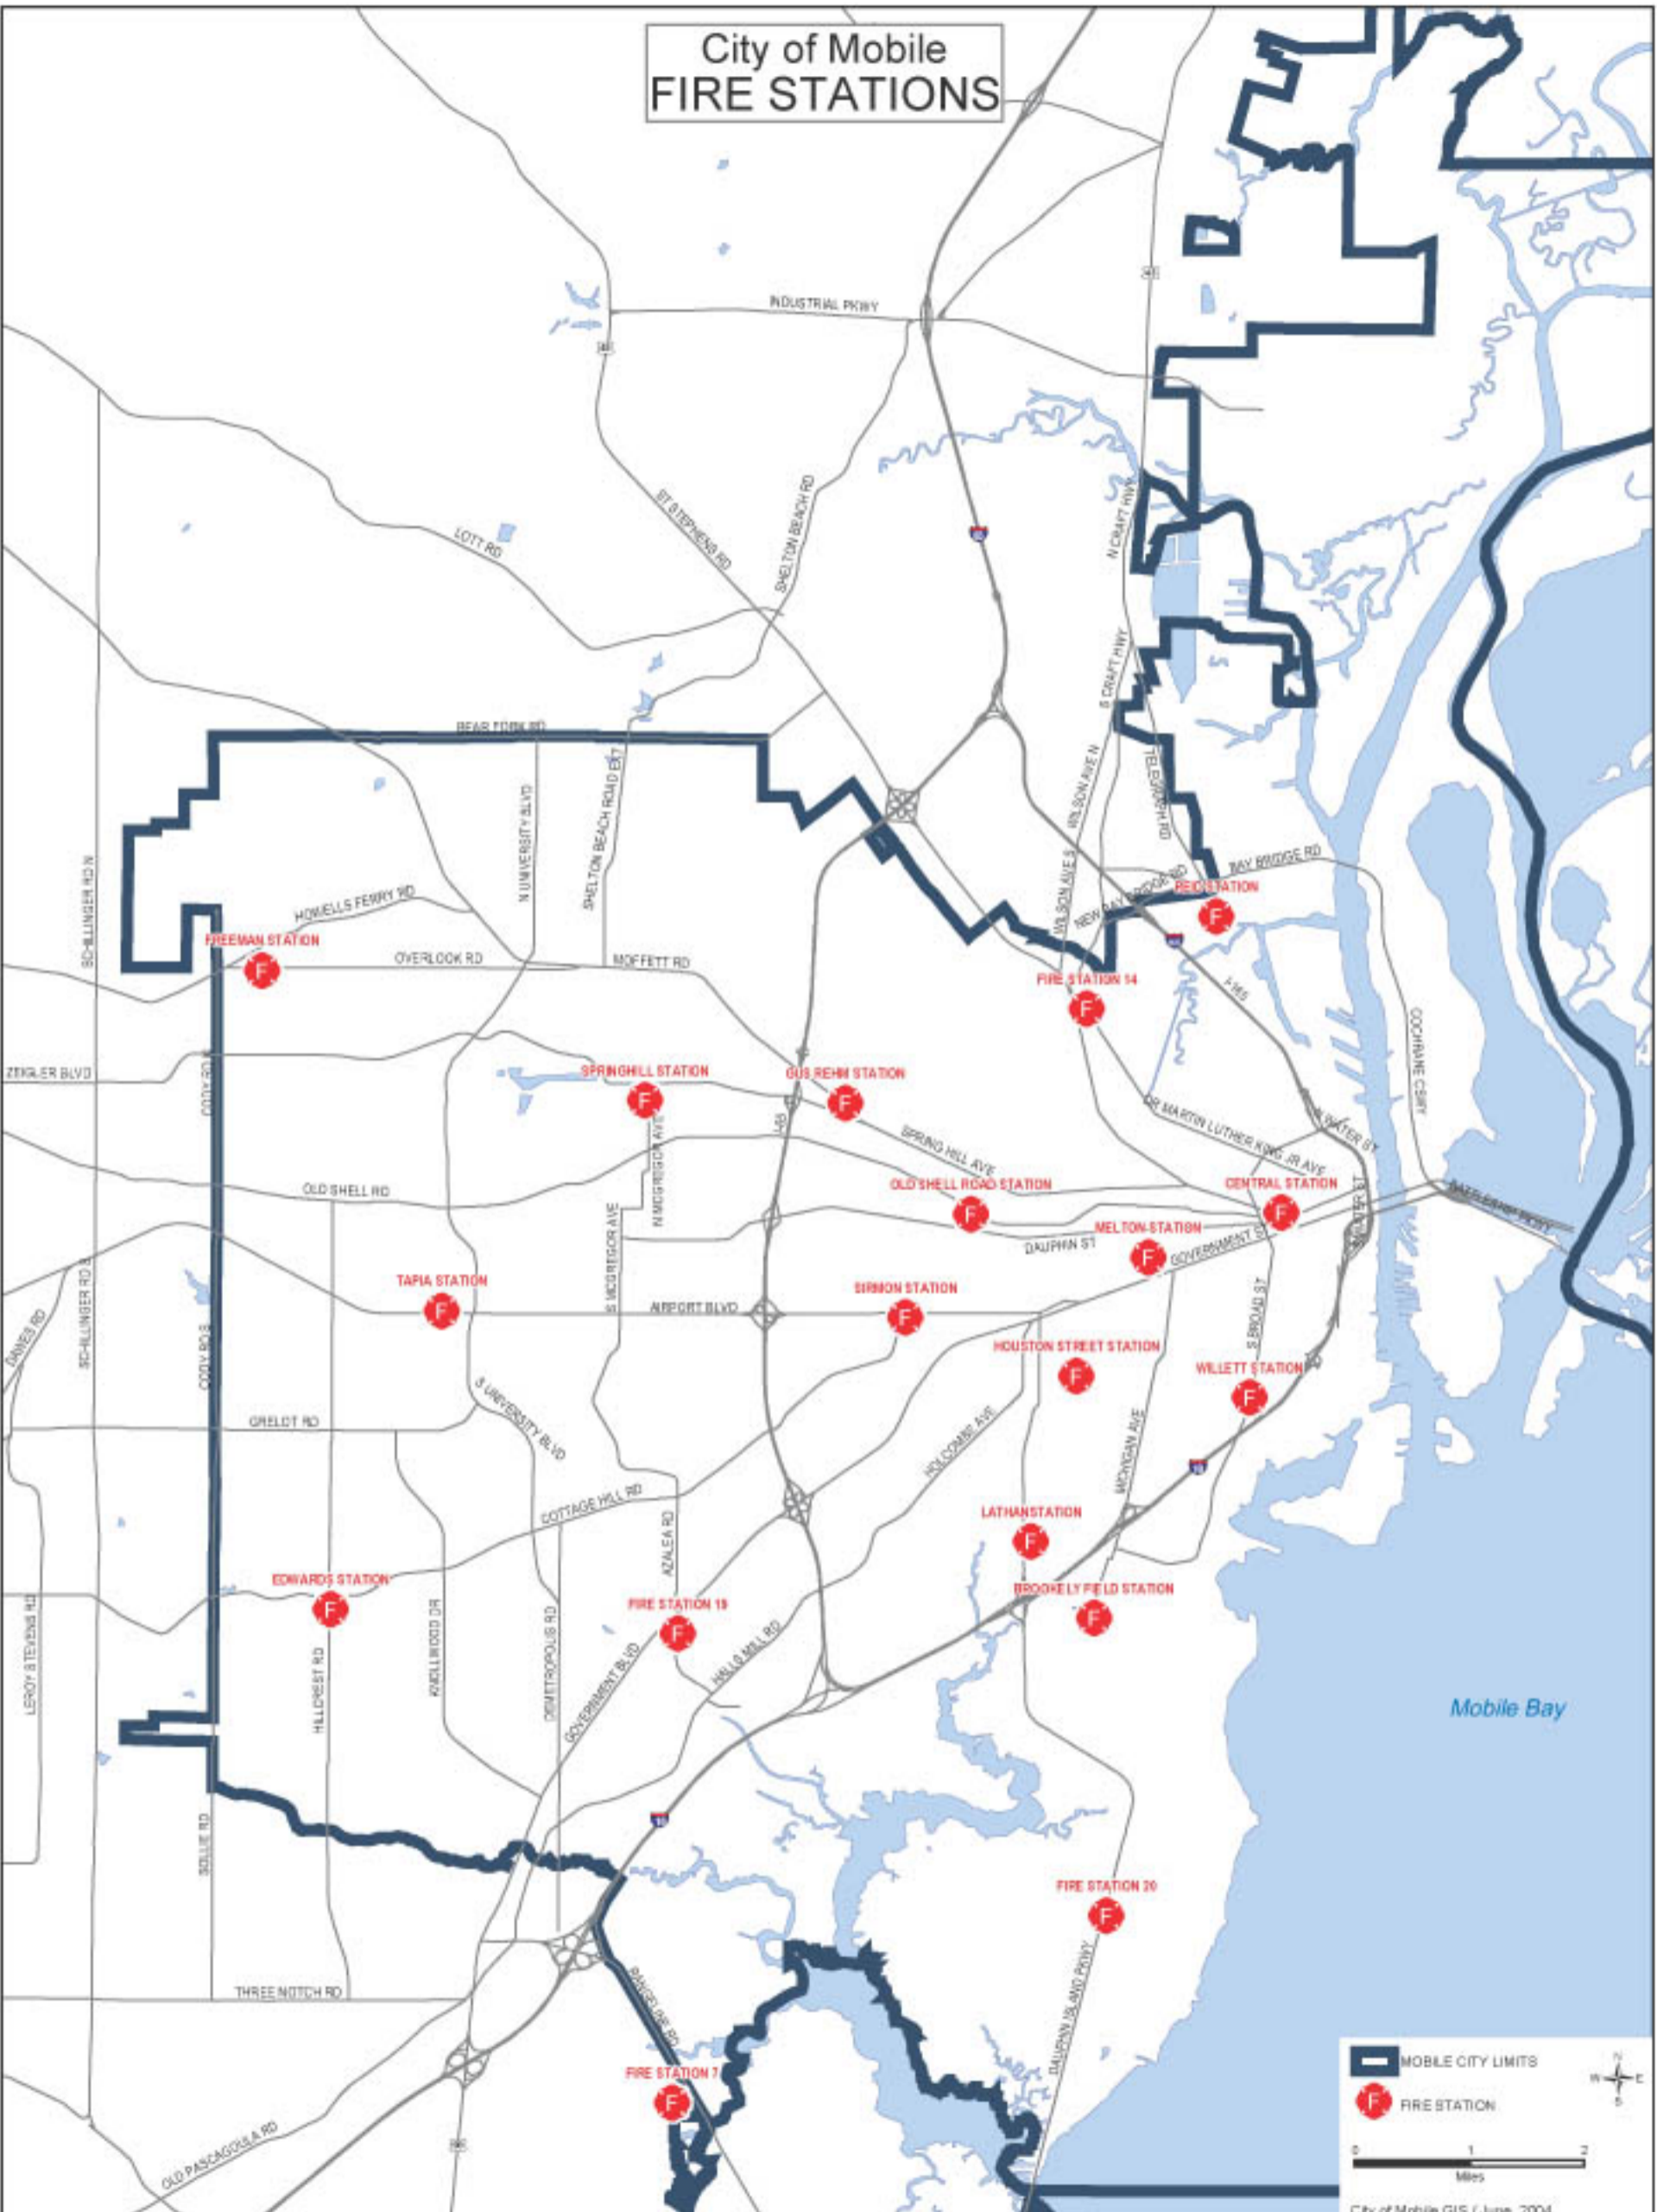

City of Mobile FIRE STATIONS

MOBILE CITY LIMITS
F FIRE STATION

0 1 2
 Miles

City of Mobile GIS / June, 2004