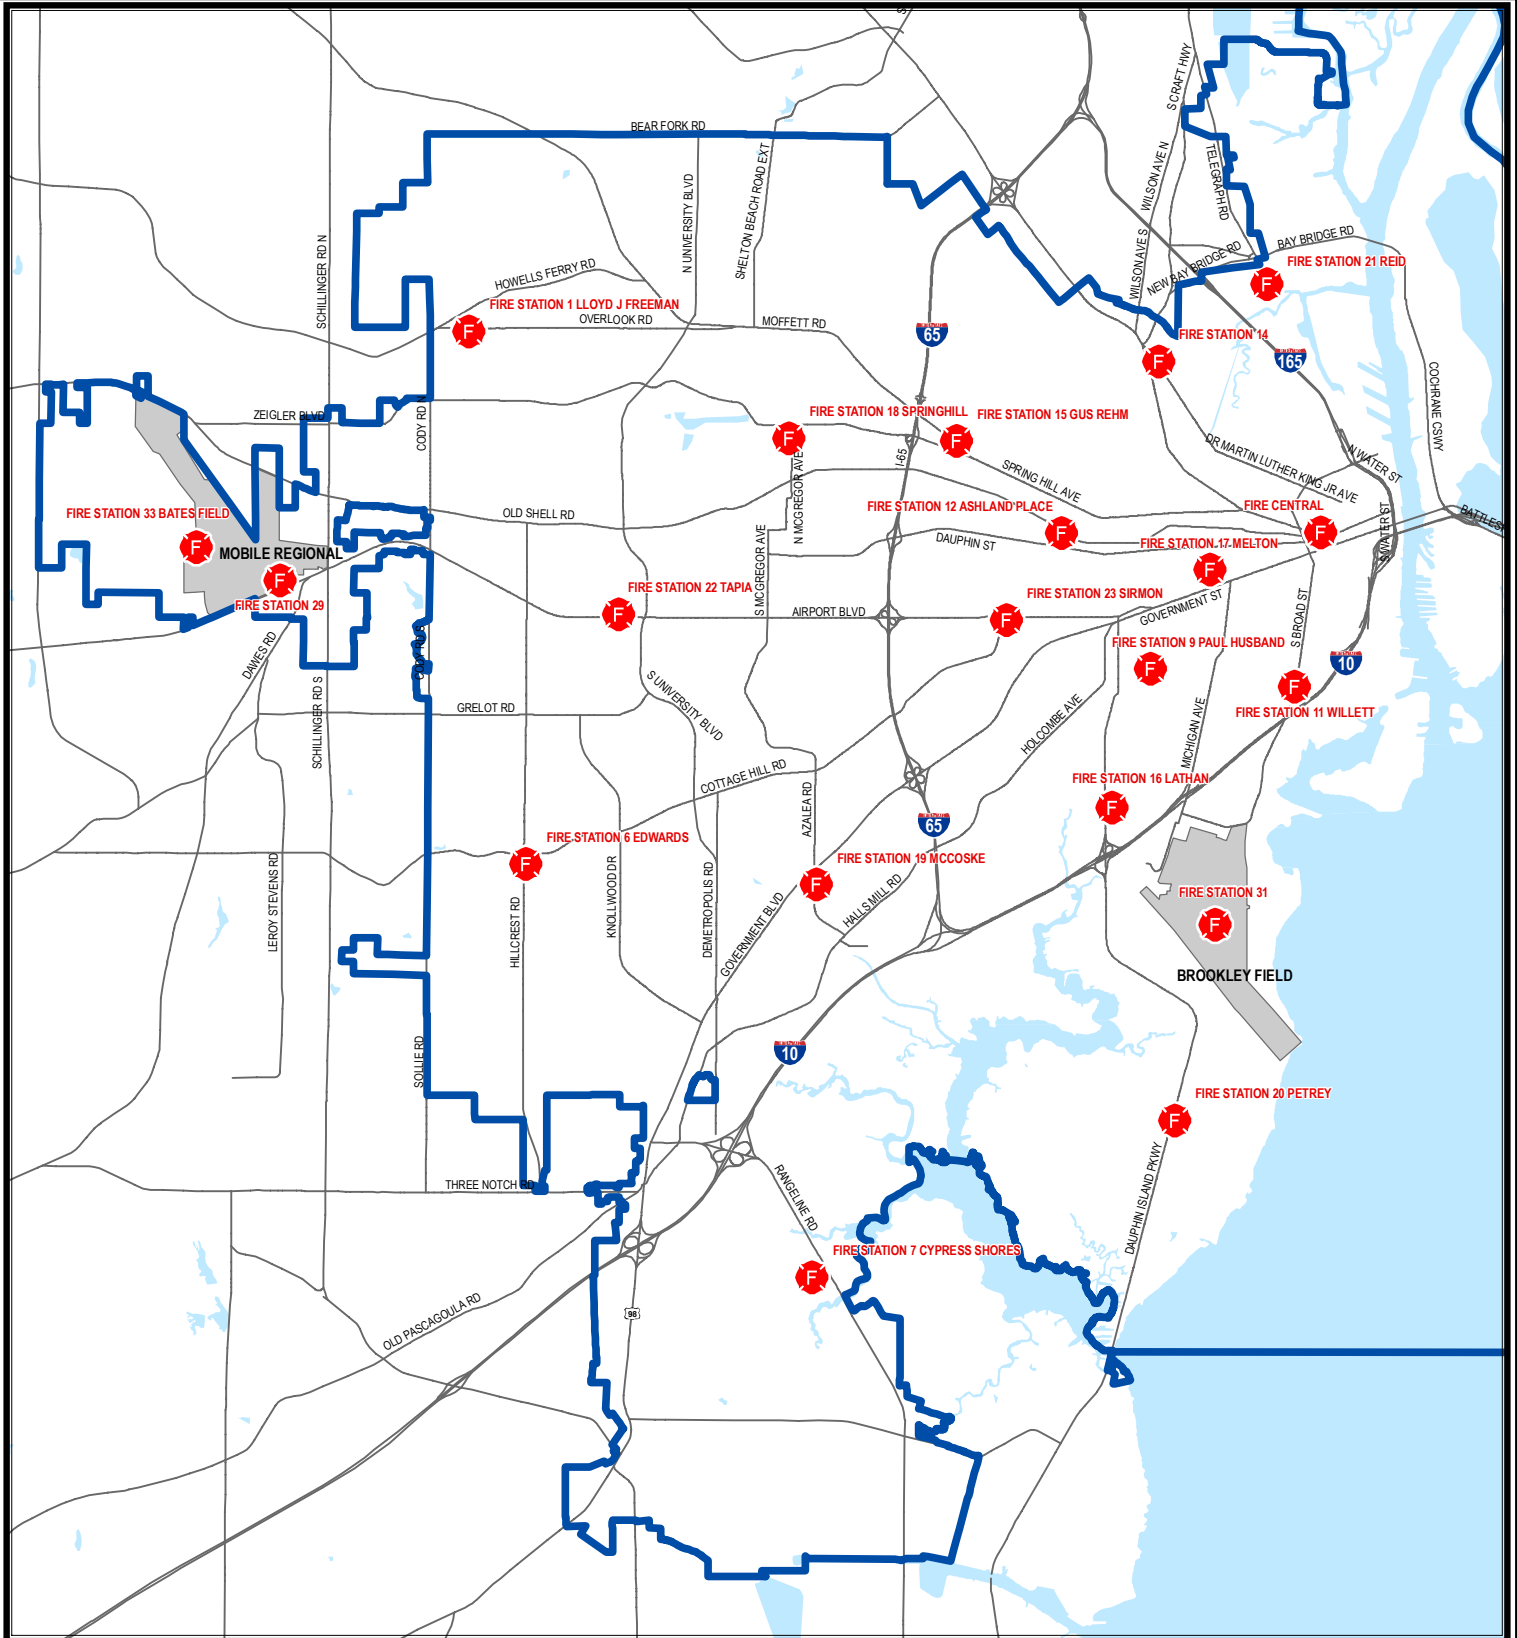

FIRE STATIONS

MOBILE, AL

- City Limits
- Fire Stations
- Major Roads

- Airports
- Water

Print Date: 1/12/2009

CONTACT INFORMATION

Prepared by:
City of Mobile GIS Department
205 Government St. - Mobile, AL 36633
Phone: 251.208.7943 - Email: gis@cityofmobile.org
<http://maps.cityofmobile.org>