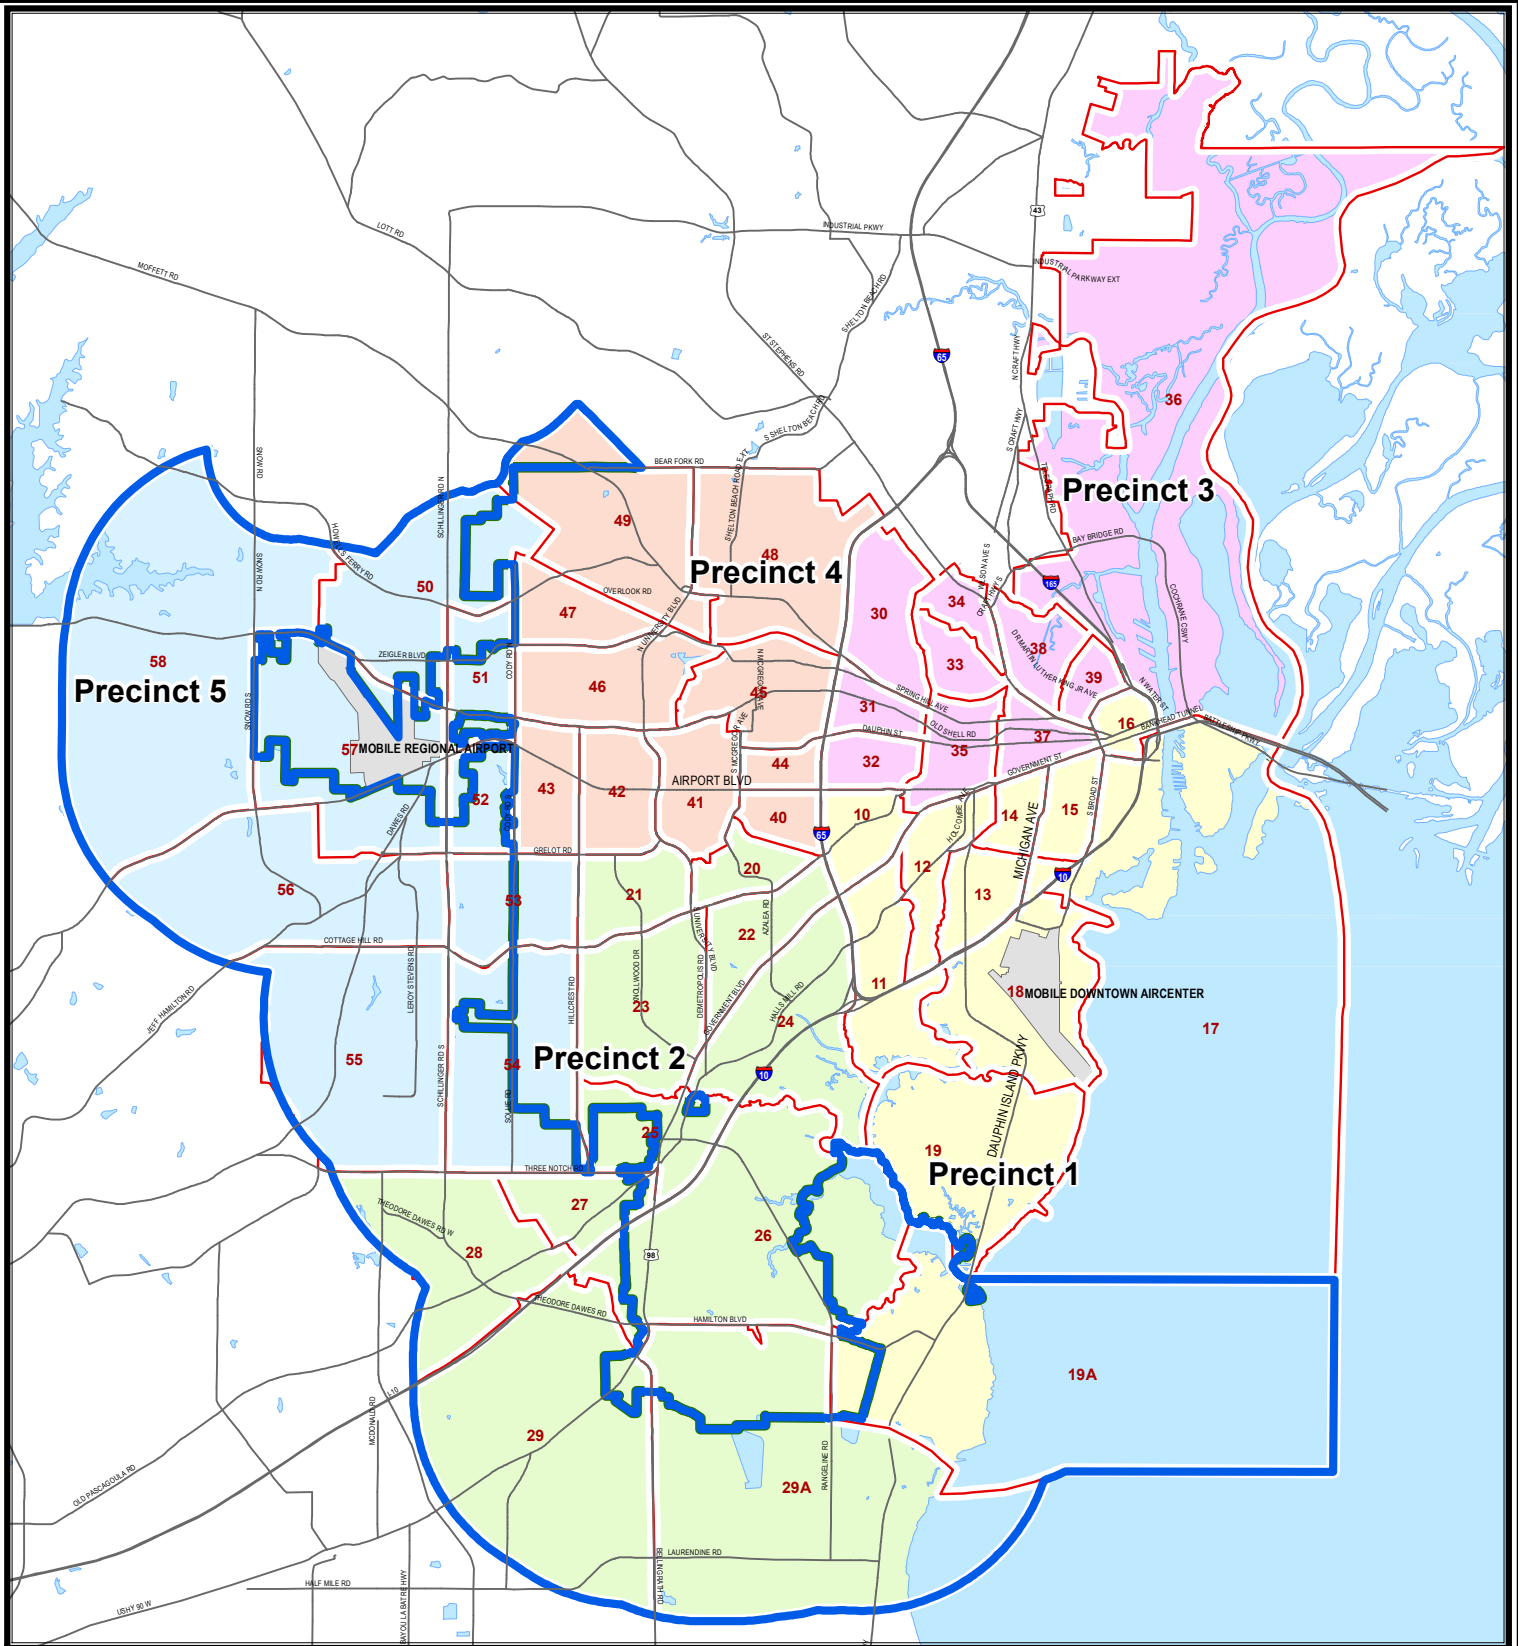

POLICE PRECINCTS AND BEATS

MOBILE, AL

- Major Roads
- 3 Mile Police Jurisdiction
- Police Beat
- Airports
- City Limits
- Water
- Precinct 1
- Precinct 2
- Precinct 3
- Precinct 4
- Precinct 5

CONTACT INFORMATION

Prepared by:
City of Mobile GIS Department
205 Government St. – Mobile, AL 36633
Phone: 251.208.7943 – Email: gis@cityofmobile.org
<http://maps.cityofmobile.org>

Print Date: 5/4/2011