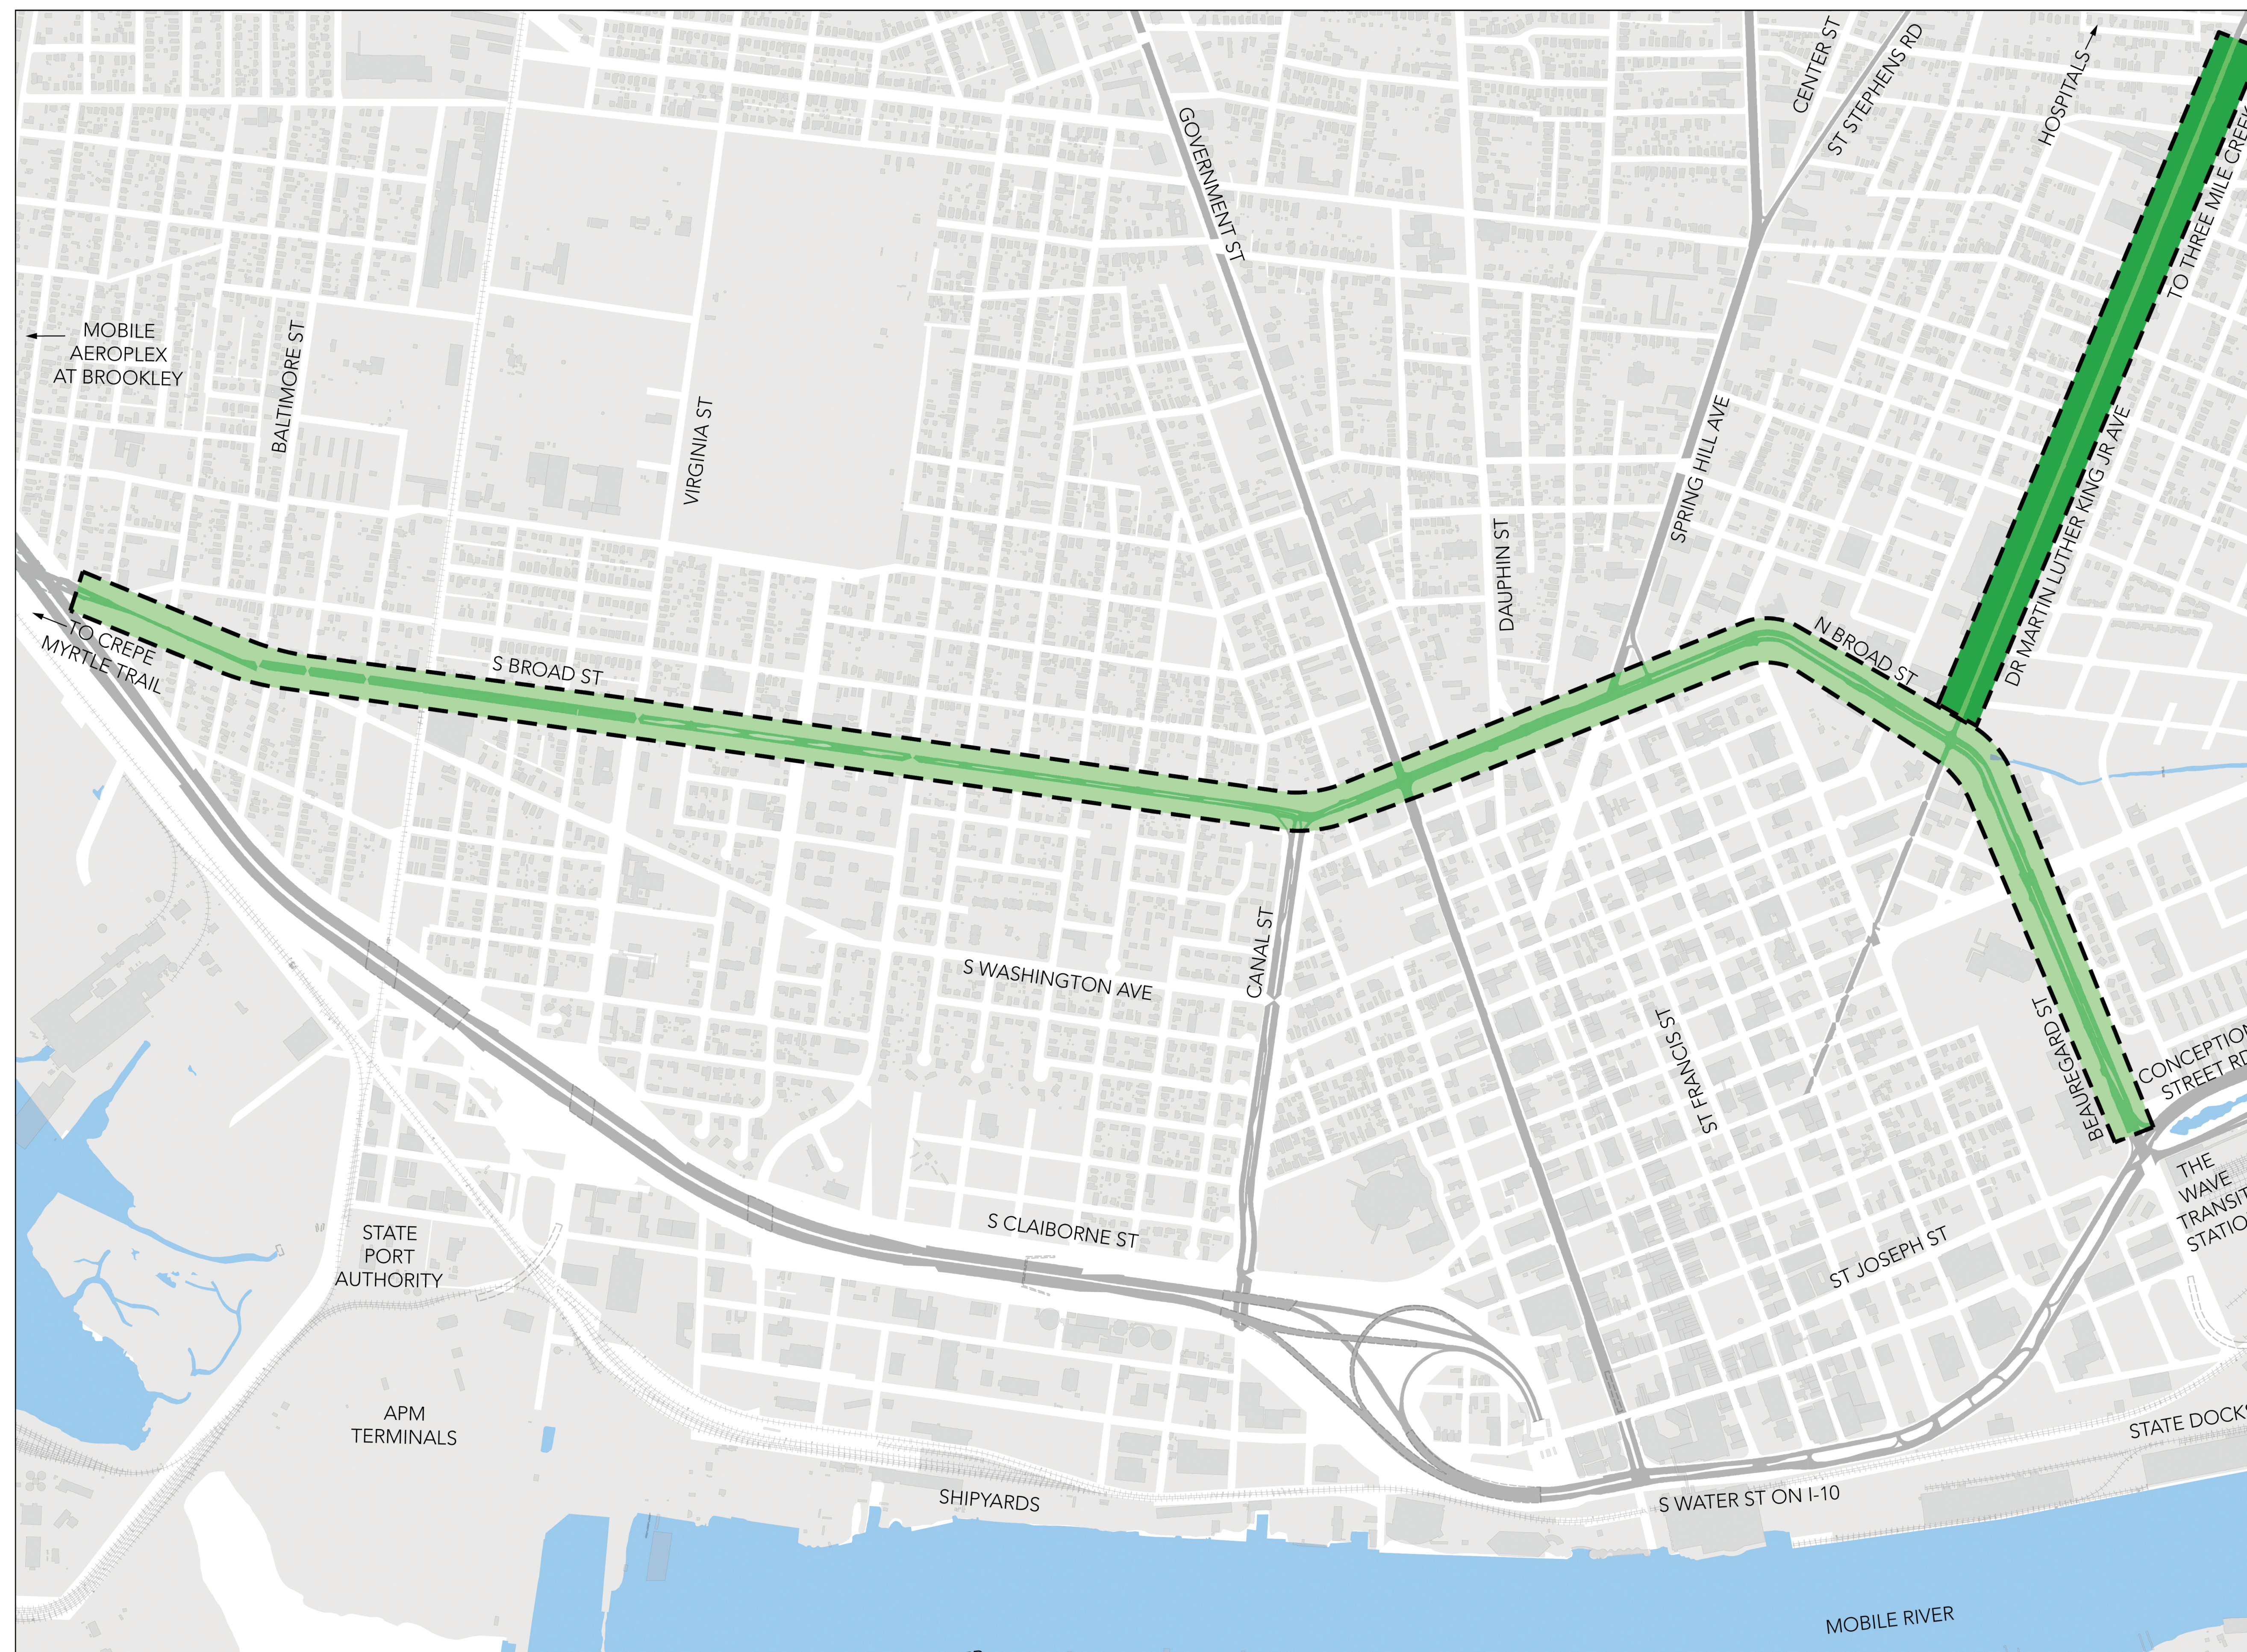

ONE MOBILE: Reconnecting People, Work and Play through Complete Streets Project

PROJECT PARTNERS:

CITY OF MOBILE PROJECT NO. 2015-202-22

PROJECT CORRIDOR

LEGEND:

- Parcels
- Railroad
- Freeways / Major Arterials
- Broad Street Corridor
- MLK Jr. Corridor