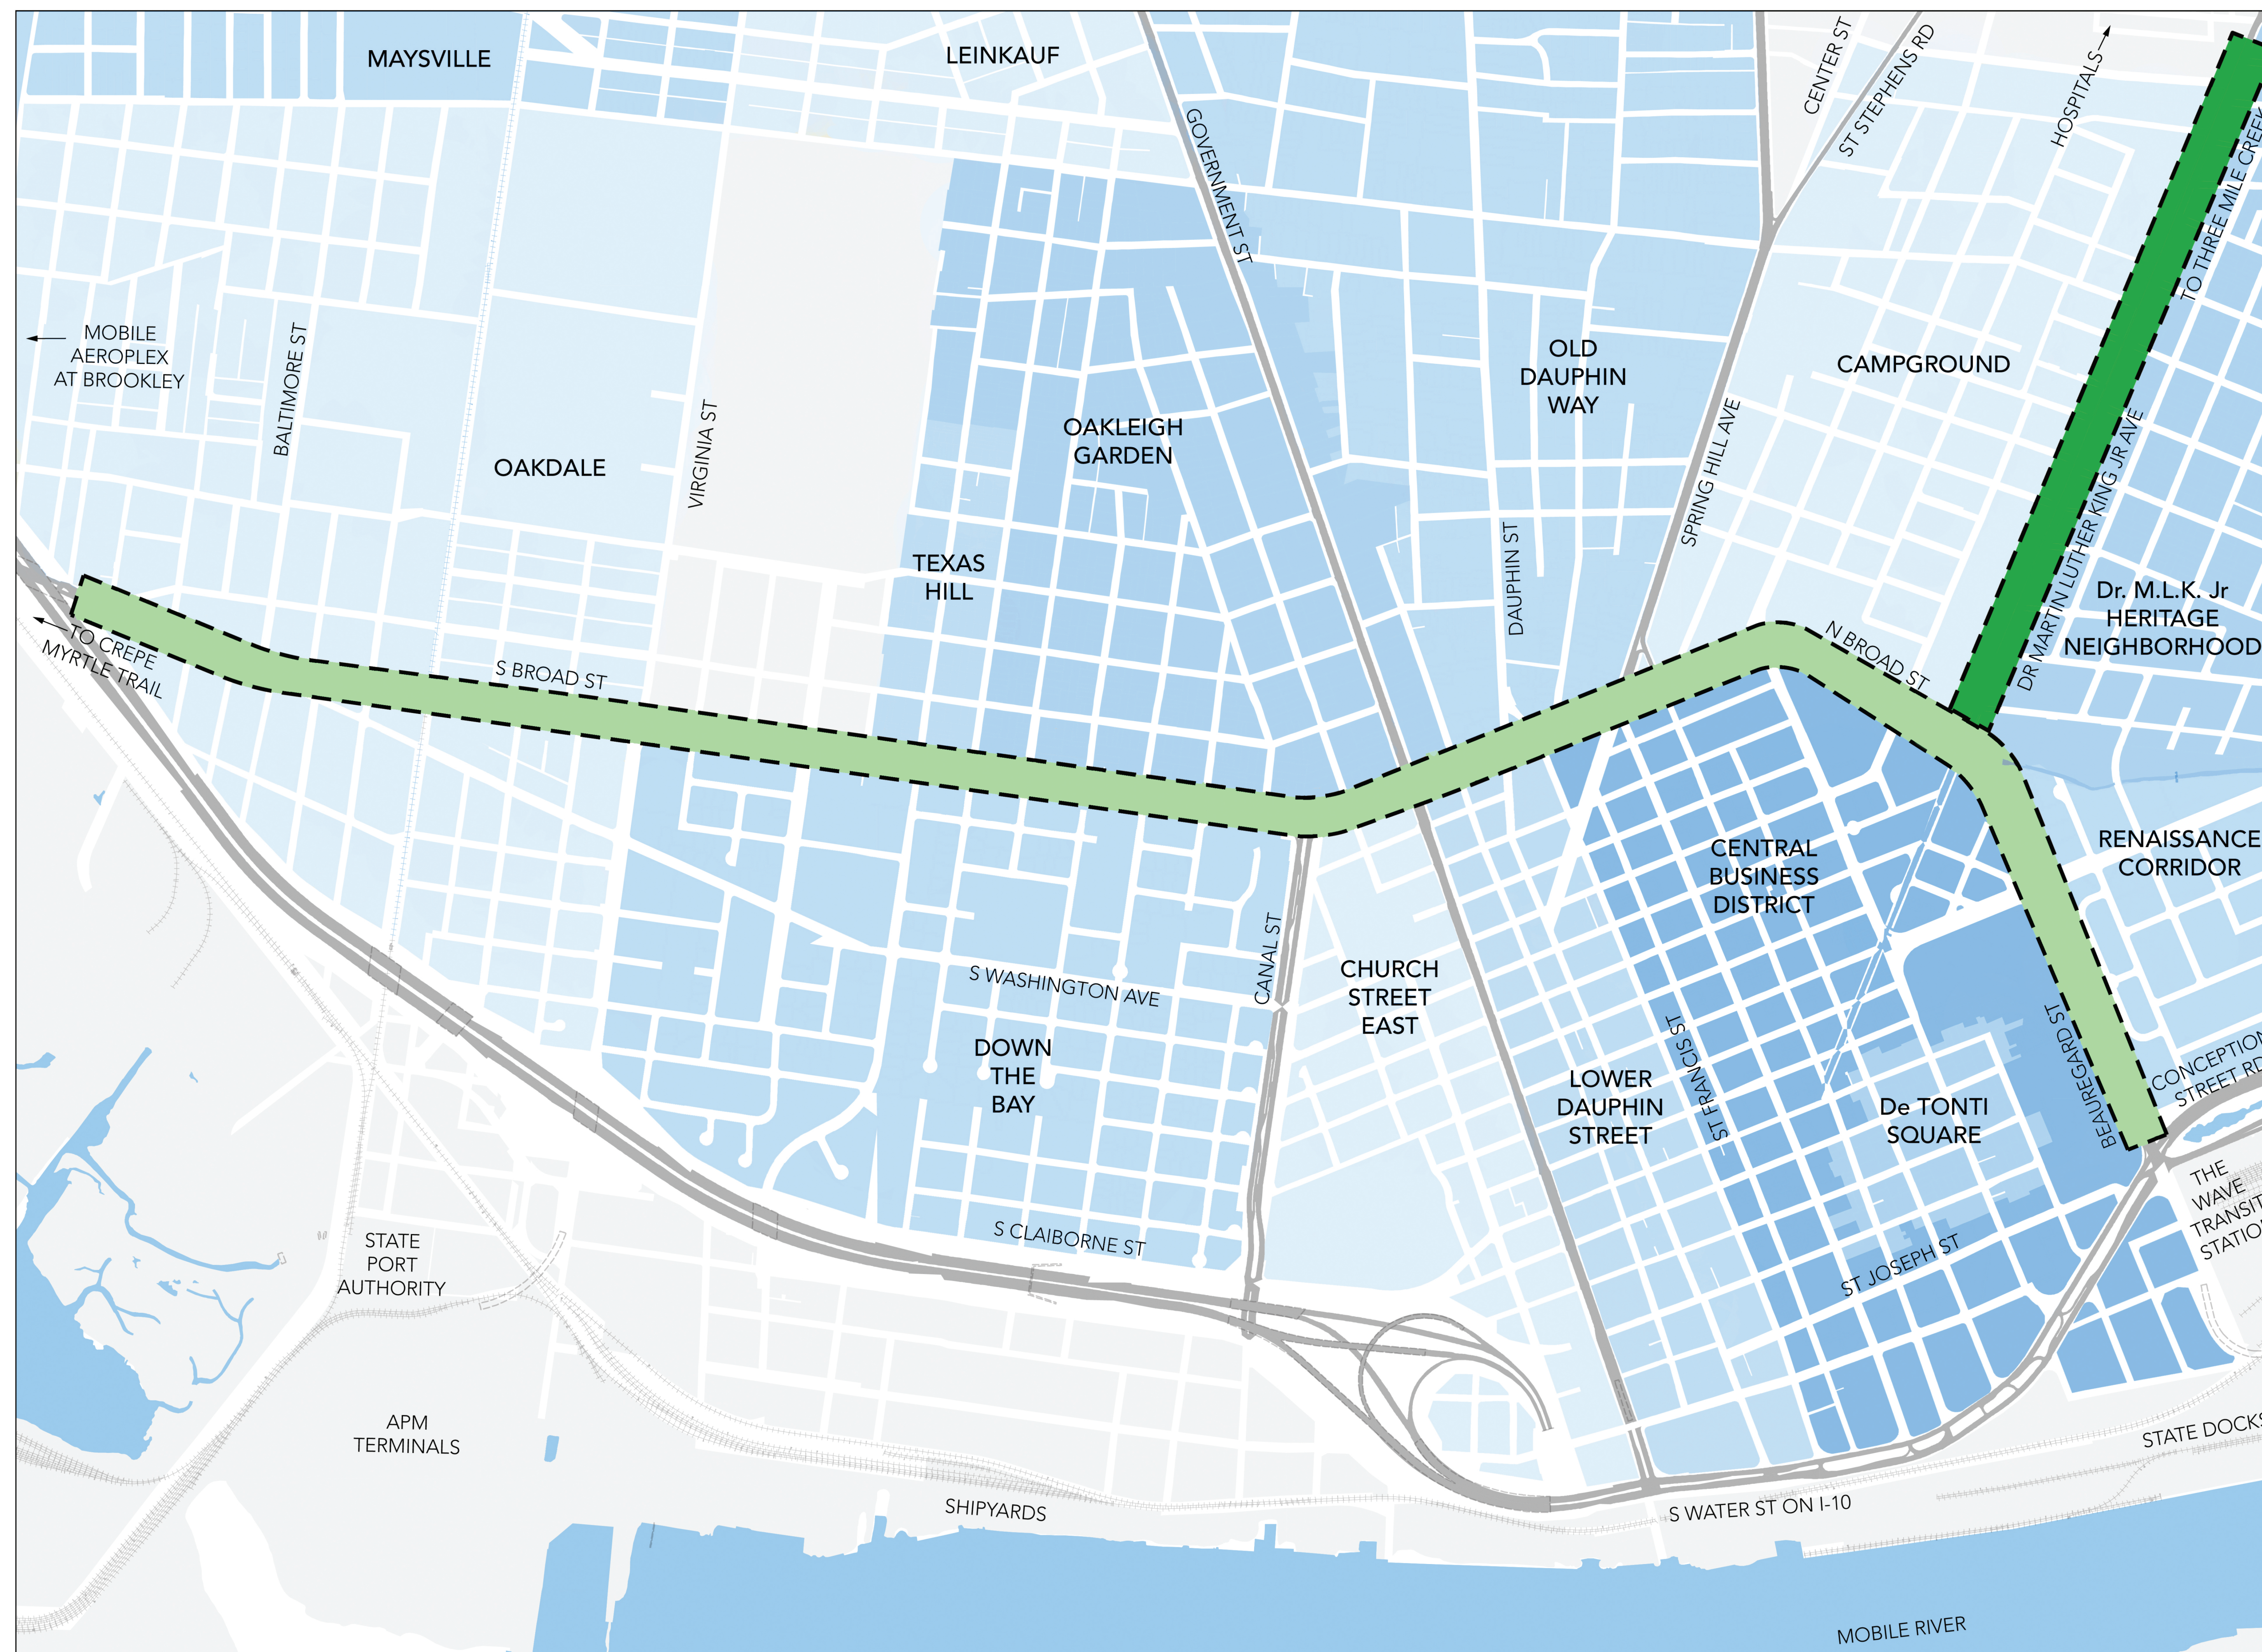

ONE MOBILE: Reconnecting People, Work and Play through Complete Streets Project

CITY OF MOBILE PROJECT NO. 2015-202-22

PROJECT PARTNERS:

PROJECT NEIGHBORHOOD MAP

LEGEND:

- Parcels
- Railroad
- Freeways / Major Arterials
- Broad Street Corridor
- MLK Jr. Corridor