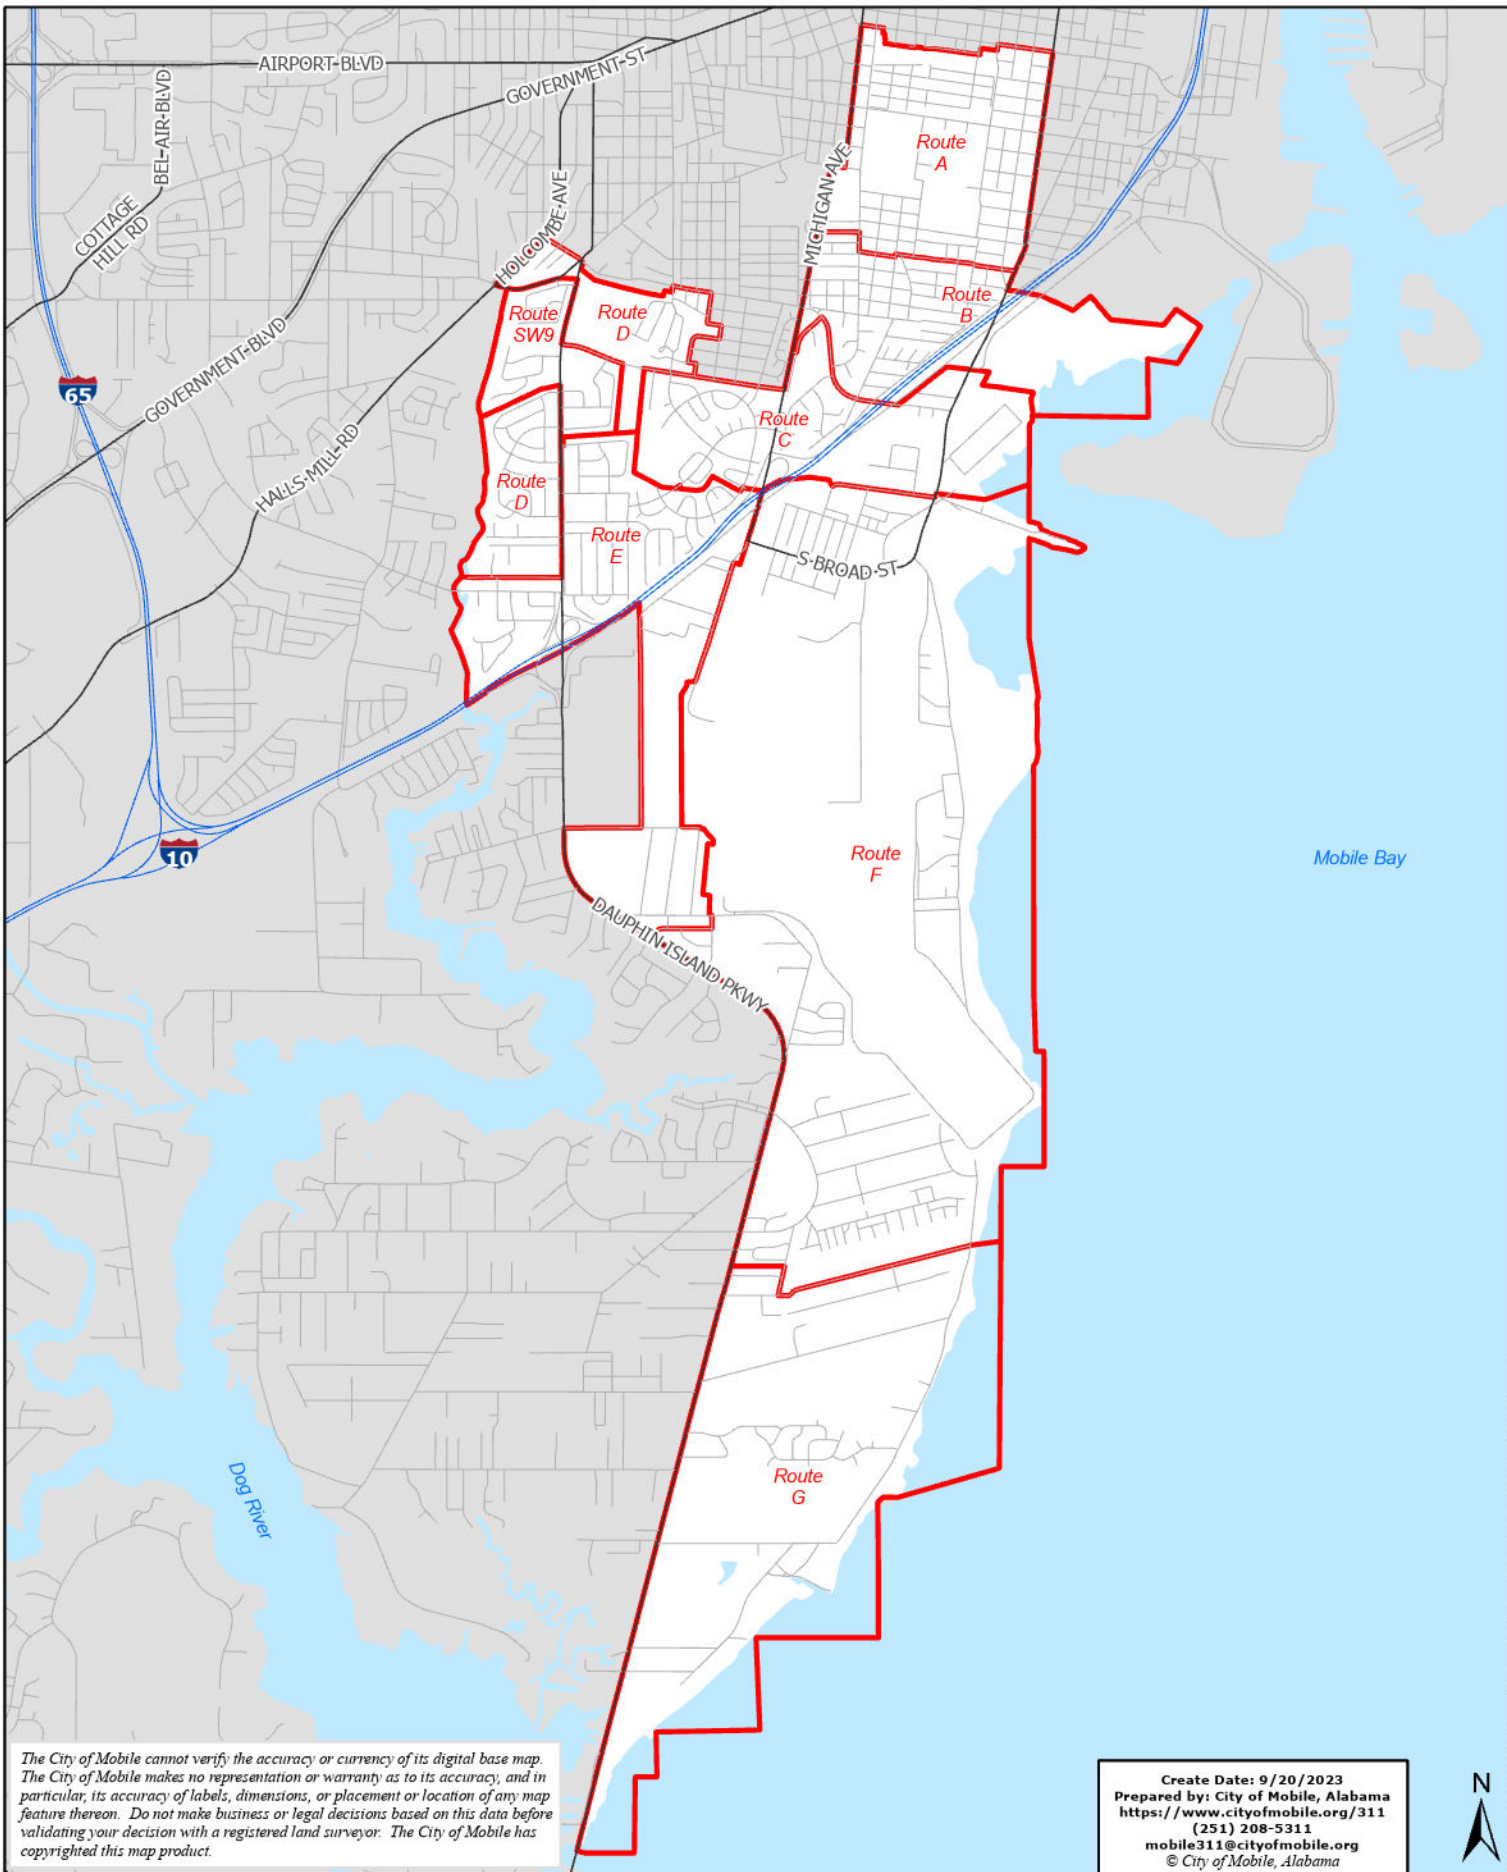

# GARBAGE COLLECTION

## FRIDAY - EAST

 Garbage District

The City of Mobile cannot verify the accuracy or currency of its digital base map. The City of Mobile makes no representation or warranty as to its accuracy, and in particular, its accuracy of labels, dimensions, or placement or location of any map feature thereon. Do not make business or legal decisions based on this data before validating your decision with a registered land surveyor. The City of Mobile has copyrighted this map product.