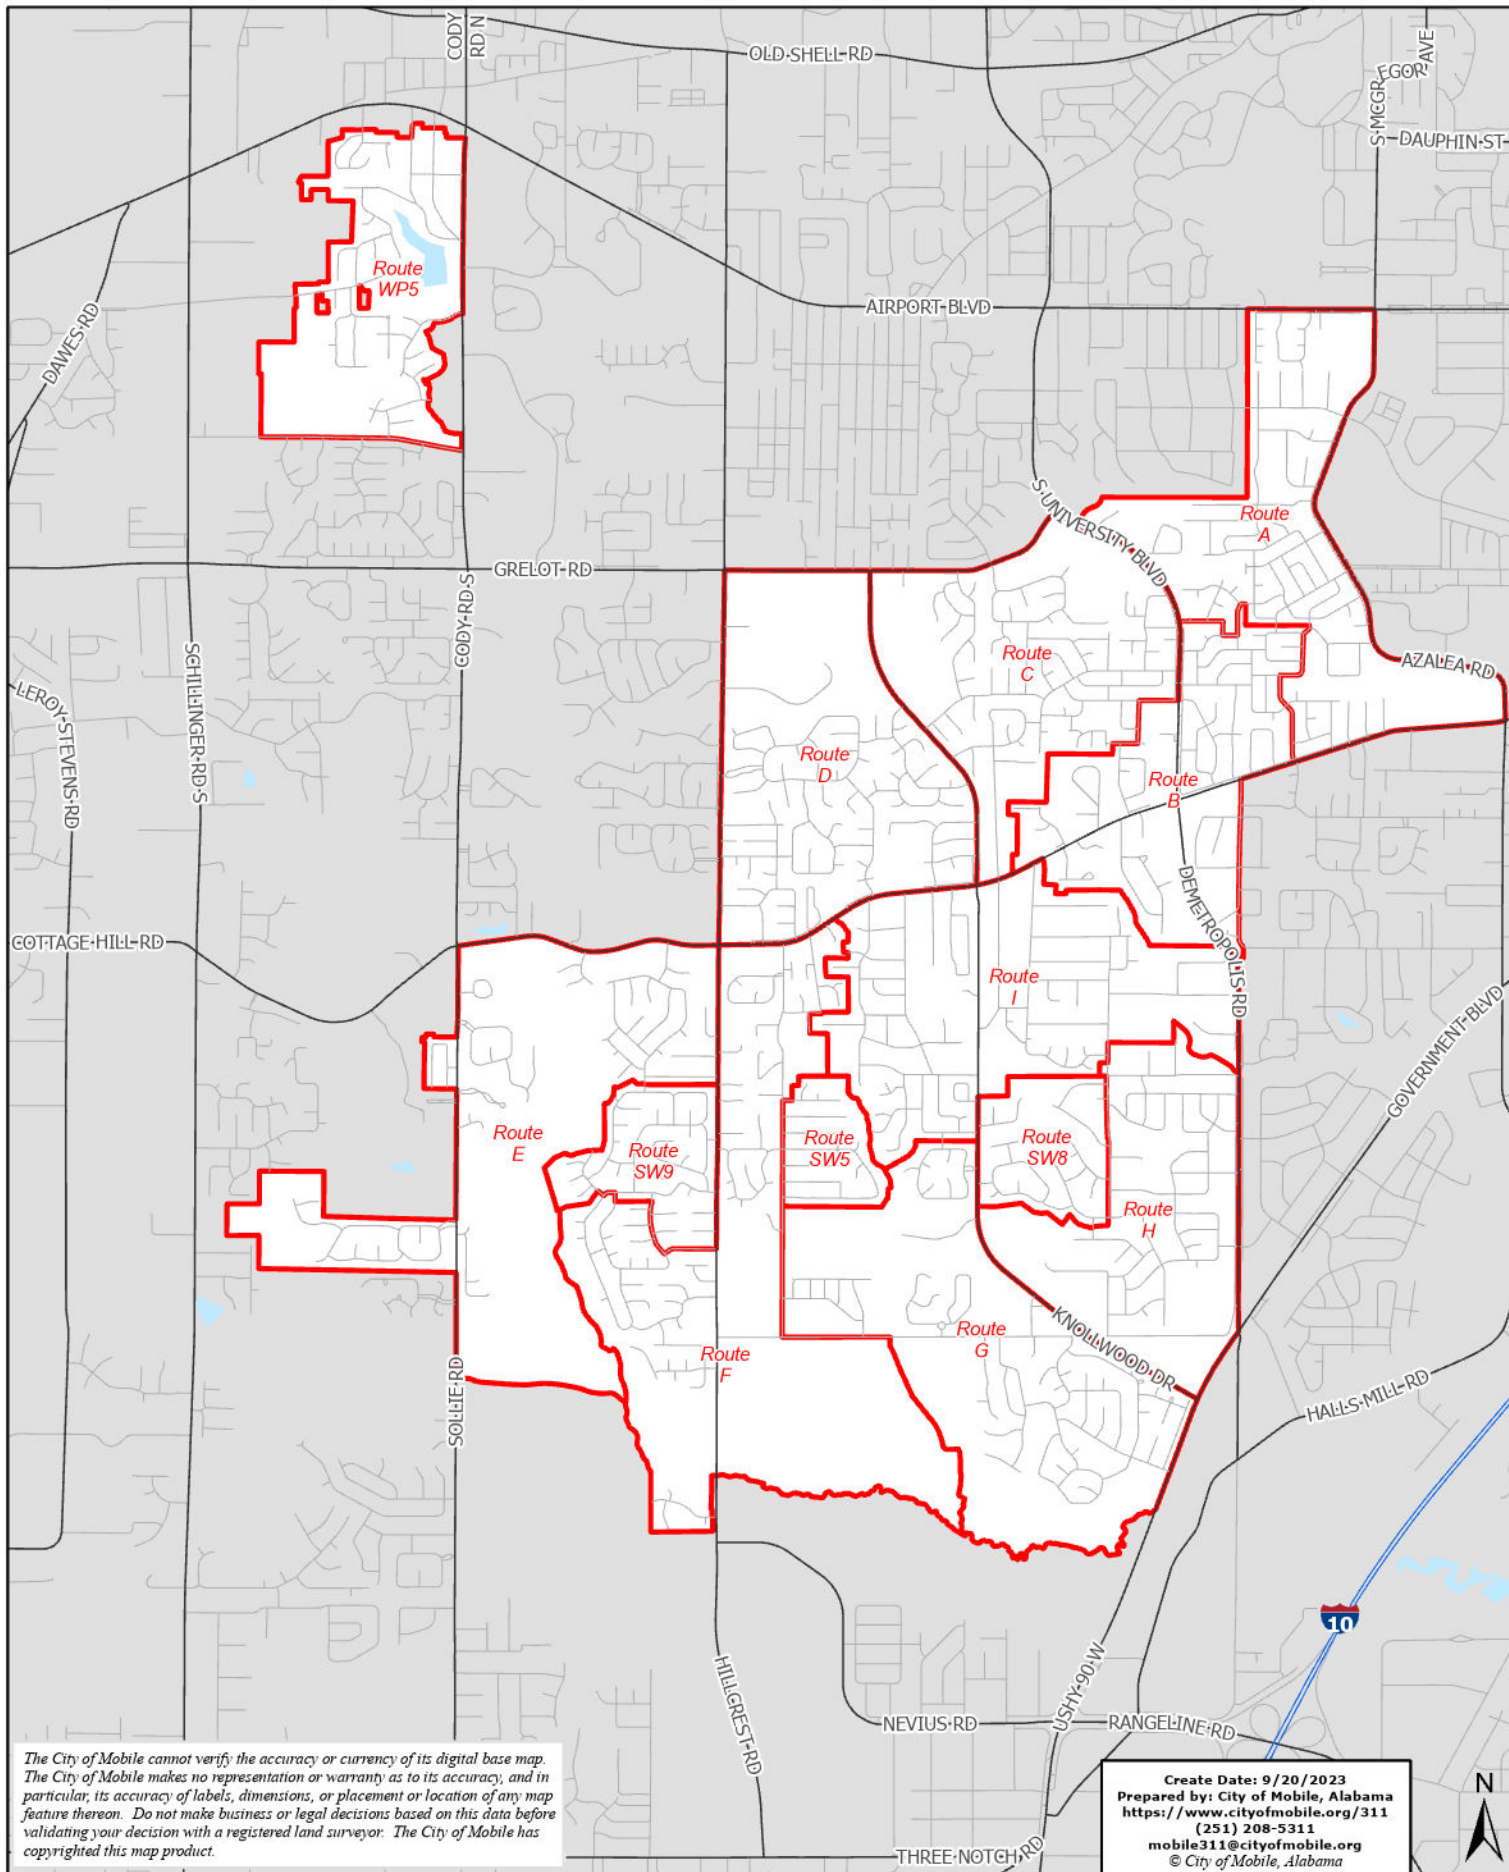

GARBAGE COLLECTION

THURSDAY - WEST

Garbage District

The City of Mobile cannot verify the accuracy or currency of its digital base map. The City of Mobile makes no representation or warranty as to its accuracy, and in particular, its accuracy of labels, dimensions, or placement or location of any map feature thereon. Do not make business or legal decisions based on this data before validating your decision with a registered land surveyor. The City of Mobile has copyrighted this map product.

Create Date: 9/20/2023
Prepared by: City of Mobile, Alabama
<https://www.cityofmobile.org/311>
(251) 208-5311
mobile311@cityofmobile.org
© City of Mobile, Alabama

0 0.25 0.5 1 Miles