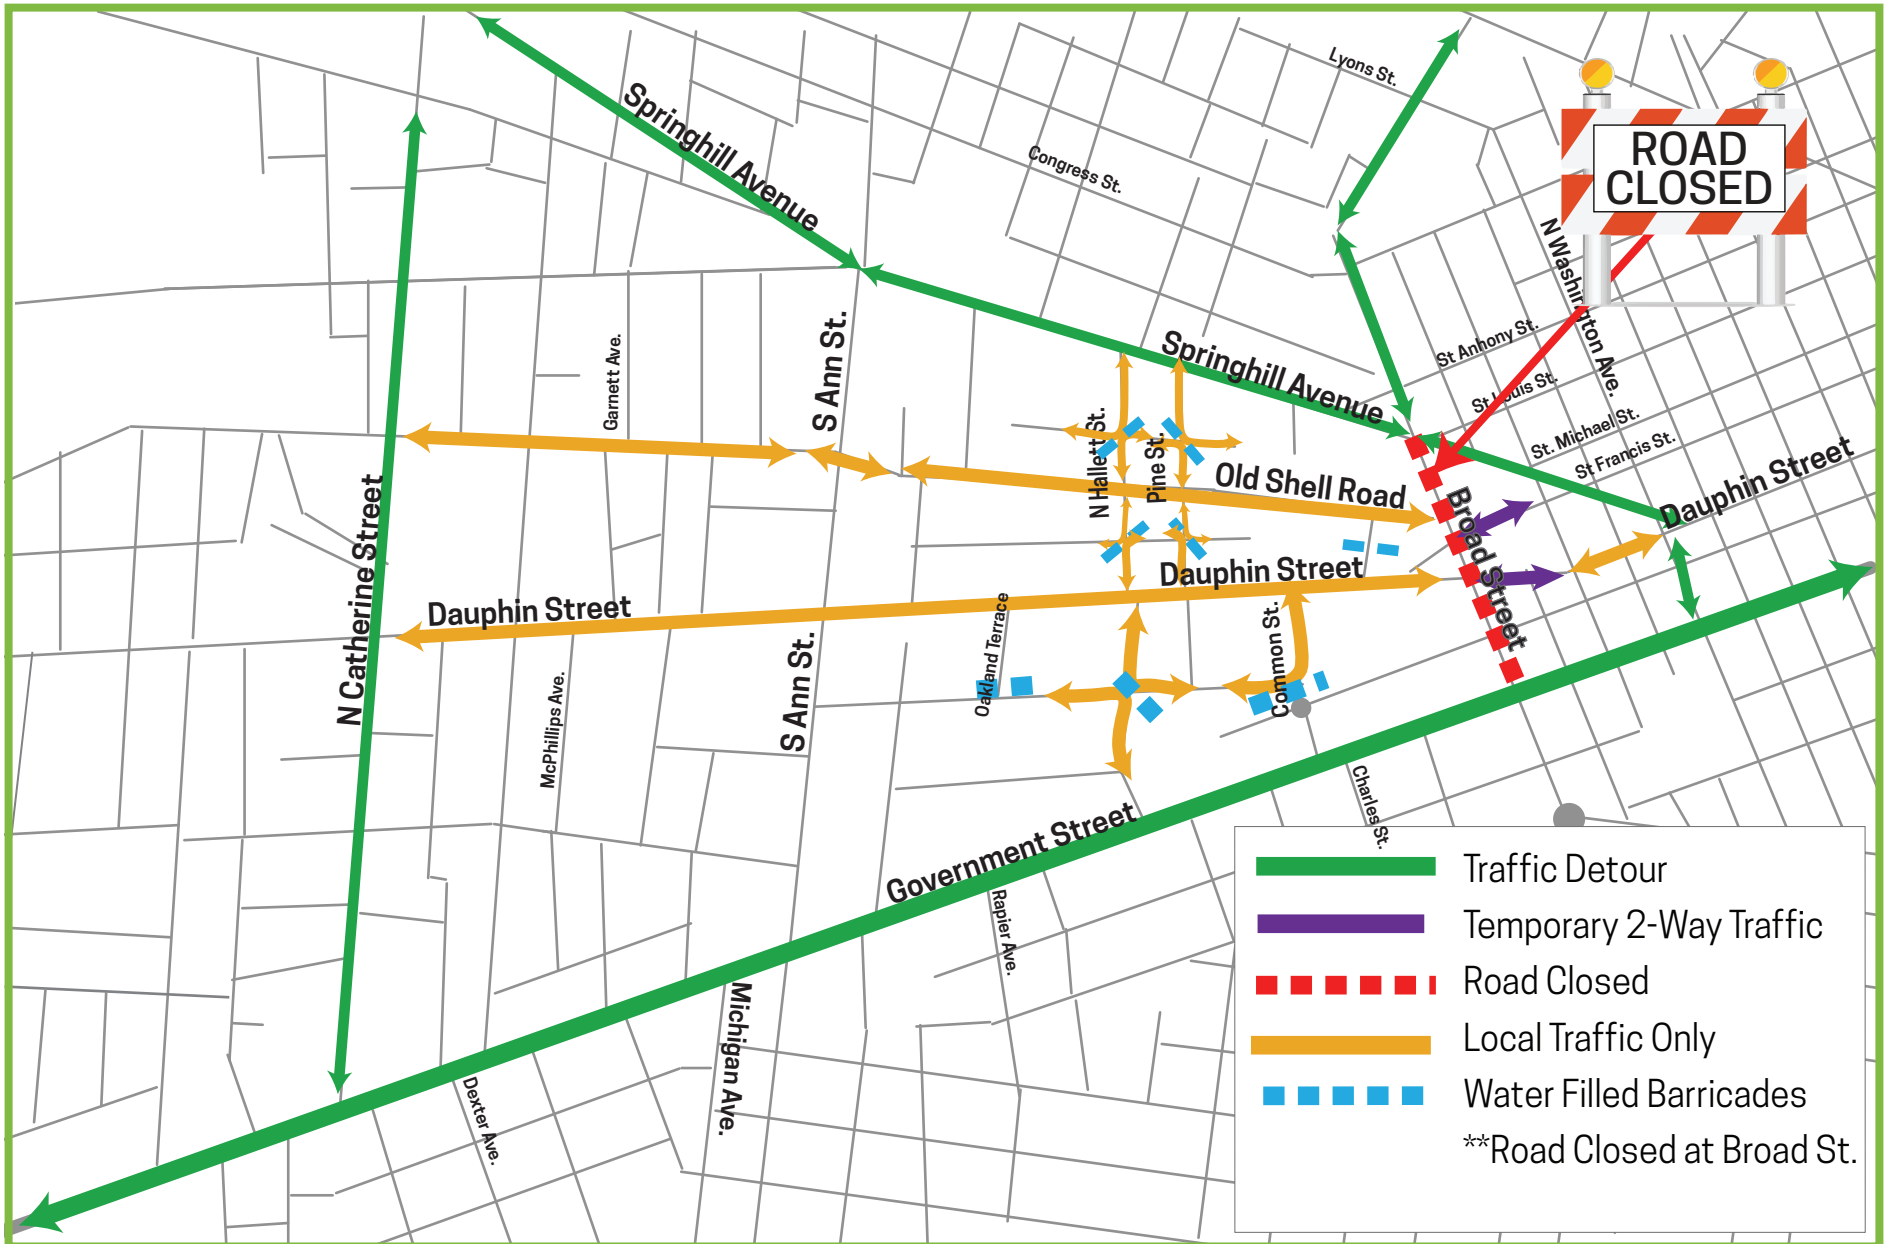

Broad Street and Dauphin St. Proposed Detour Plan

**Road Closed at Broad St.