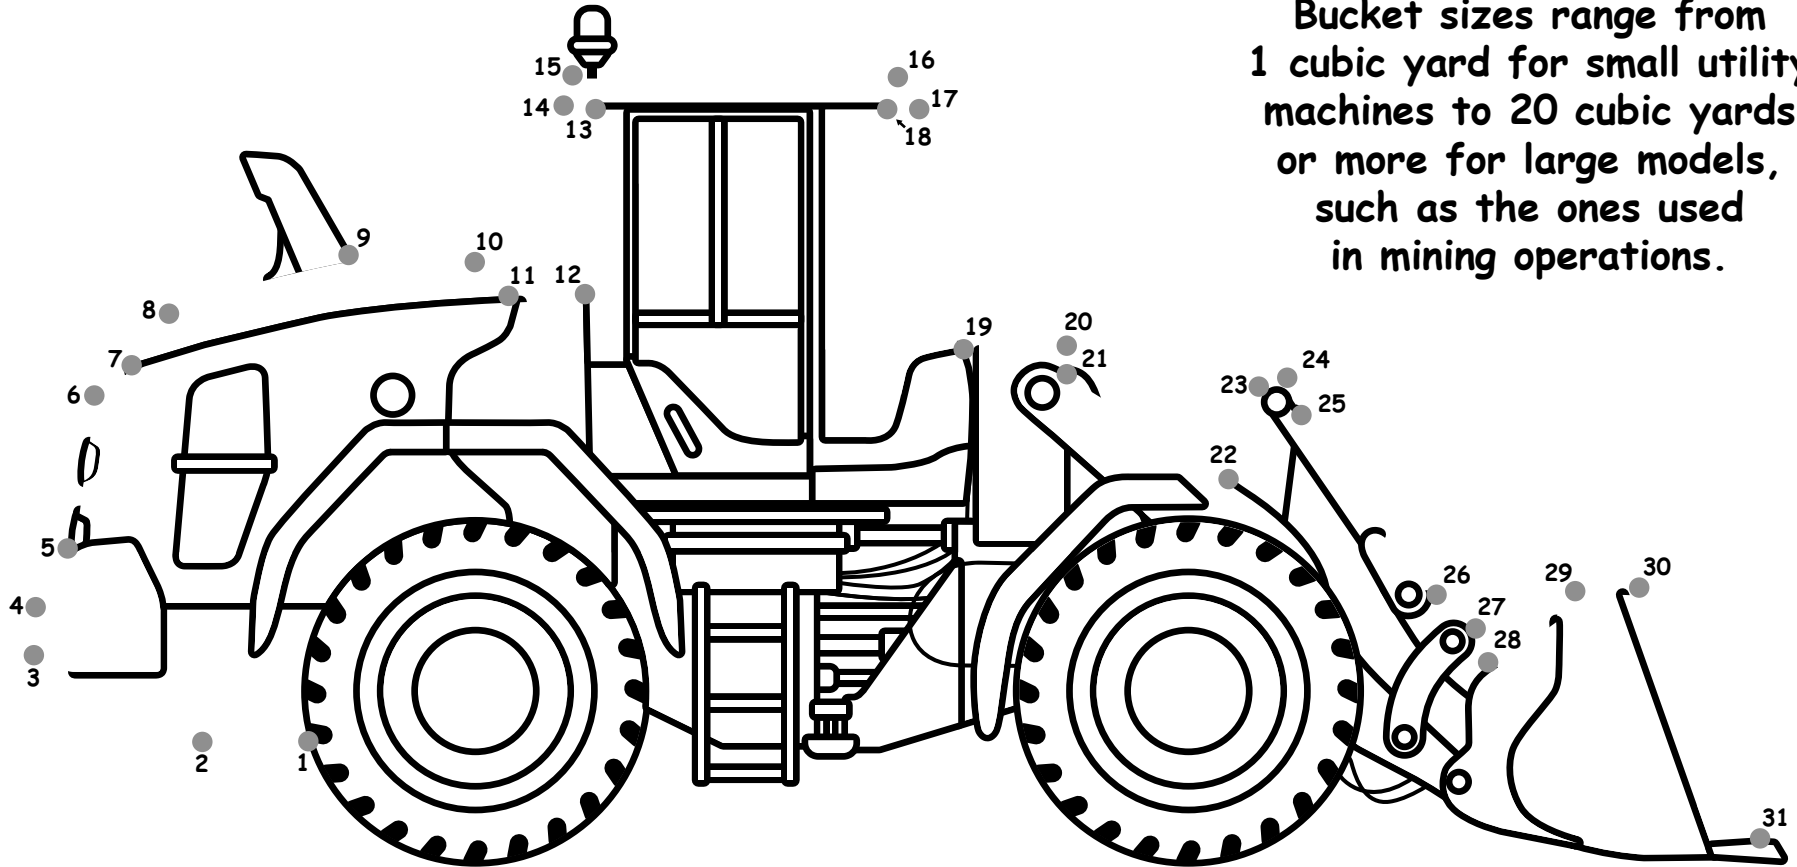

Connect
the Dots

Wheel Loader

Bucket sizes range from 1 cubic yard for small utility machines to 20 cubic yards or more for large models, such as the ones used in mining operations.