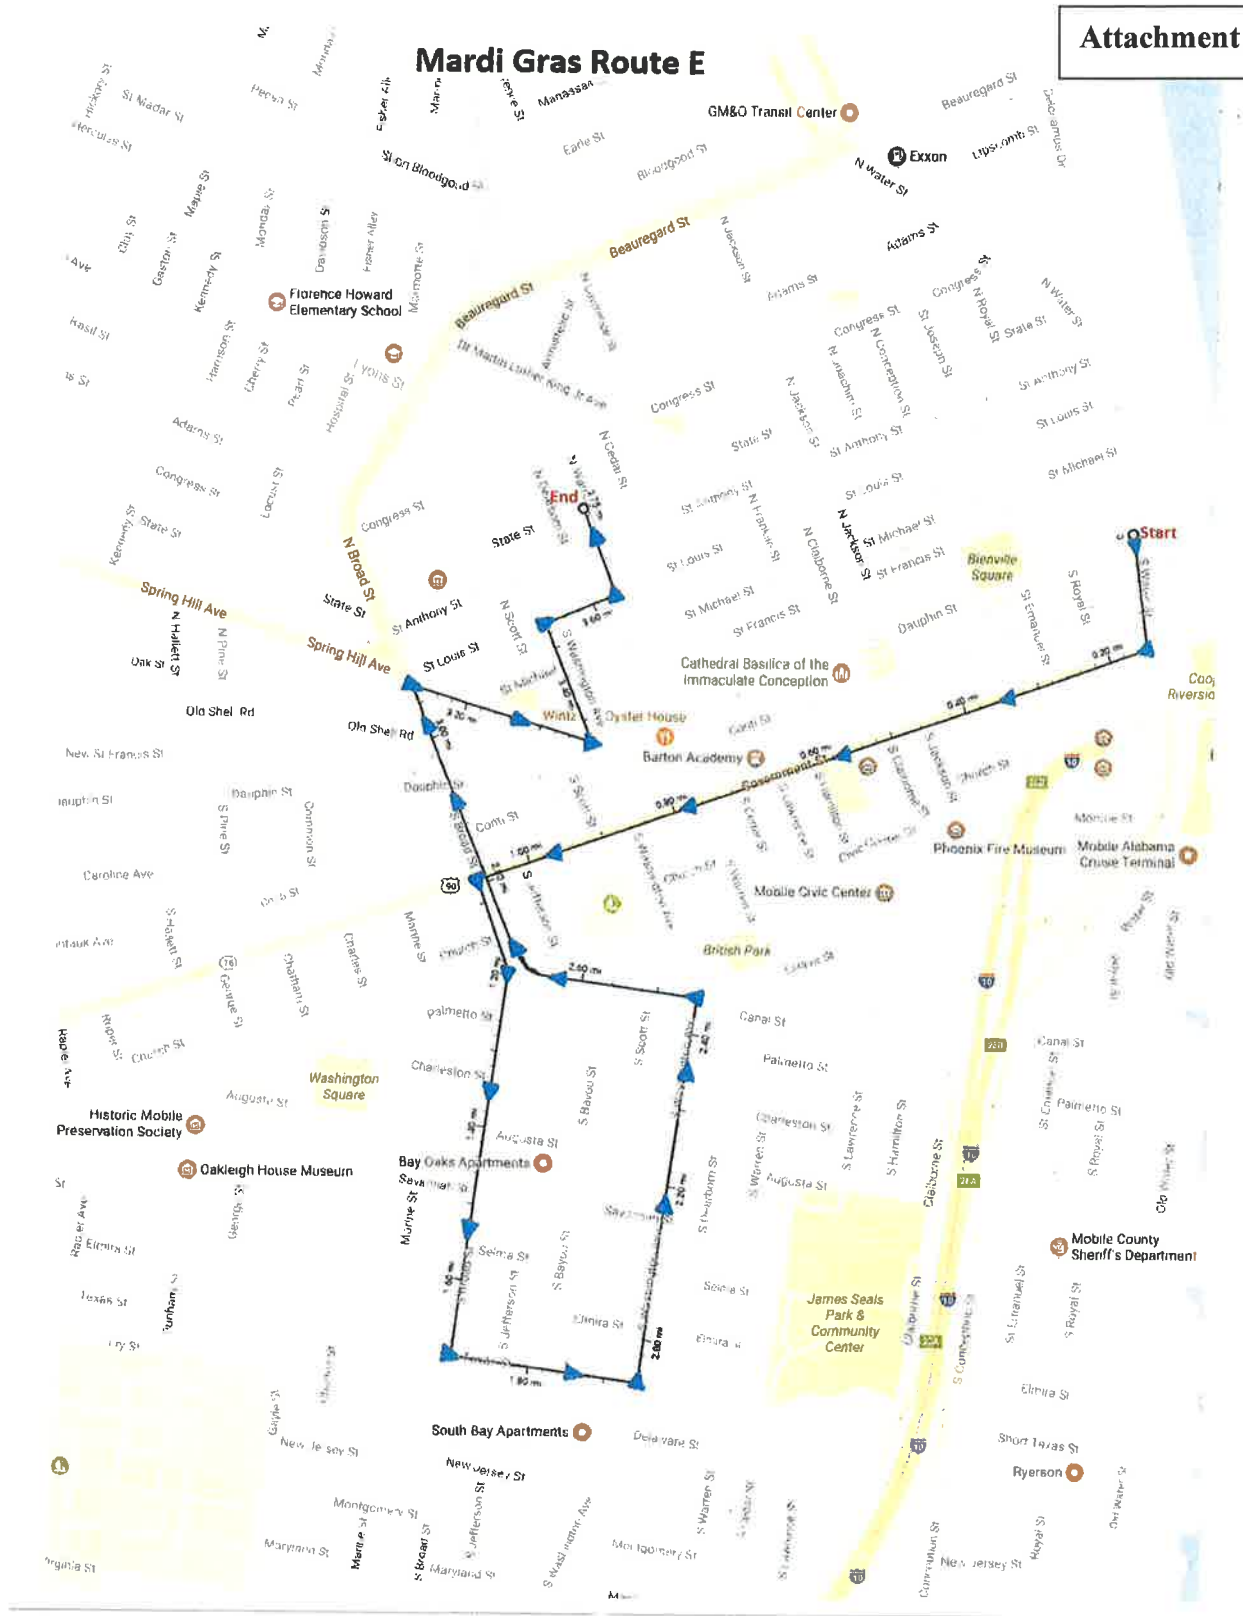

Mobile Police Department 2022 Mardi Gras Operations Plans

**Mobile Police Department 2022 Mardi Gras Operations Plans**

Mardi Gras Route C

Attachment 2

Attachment 2

Attachment 2

Mardi Gras Route F

Attachment 2