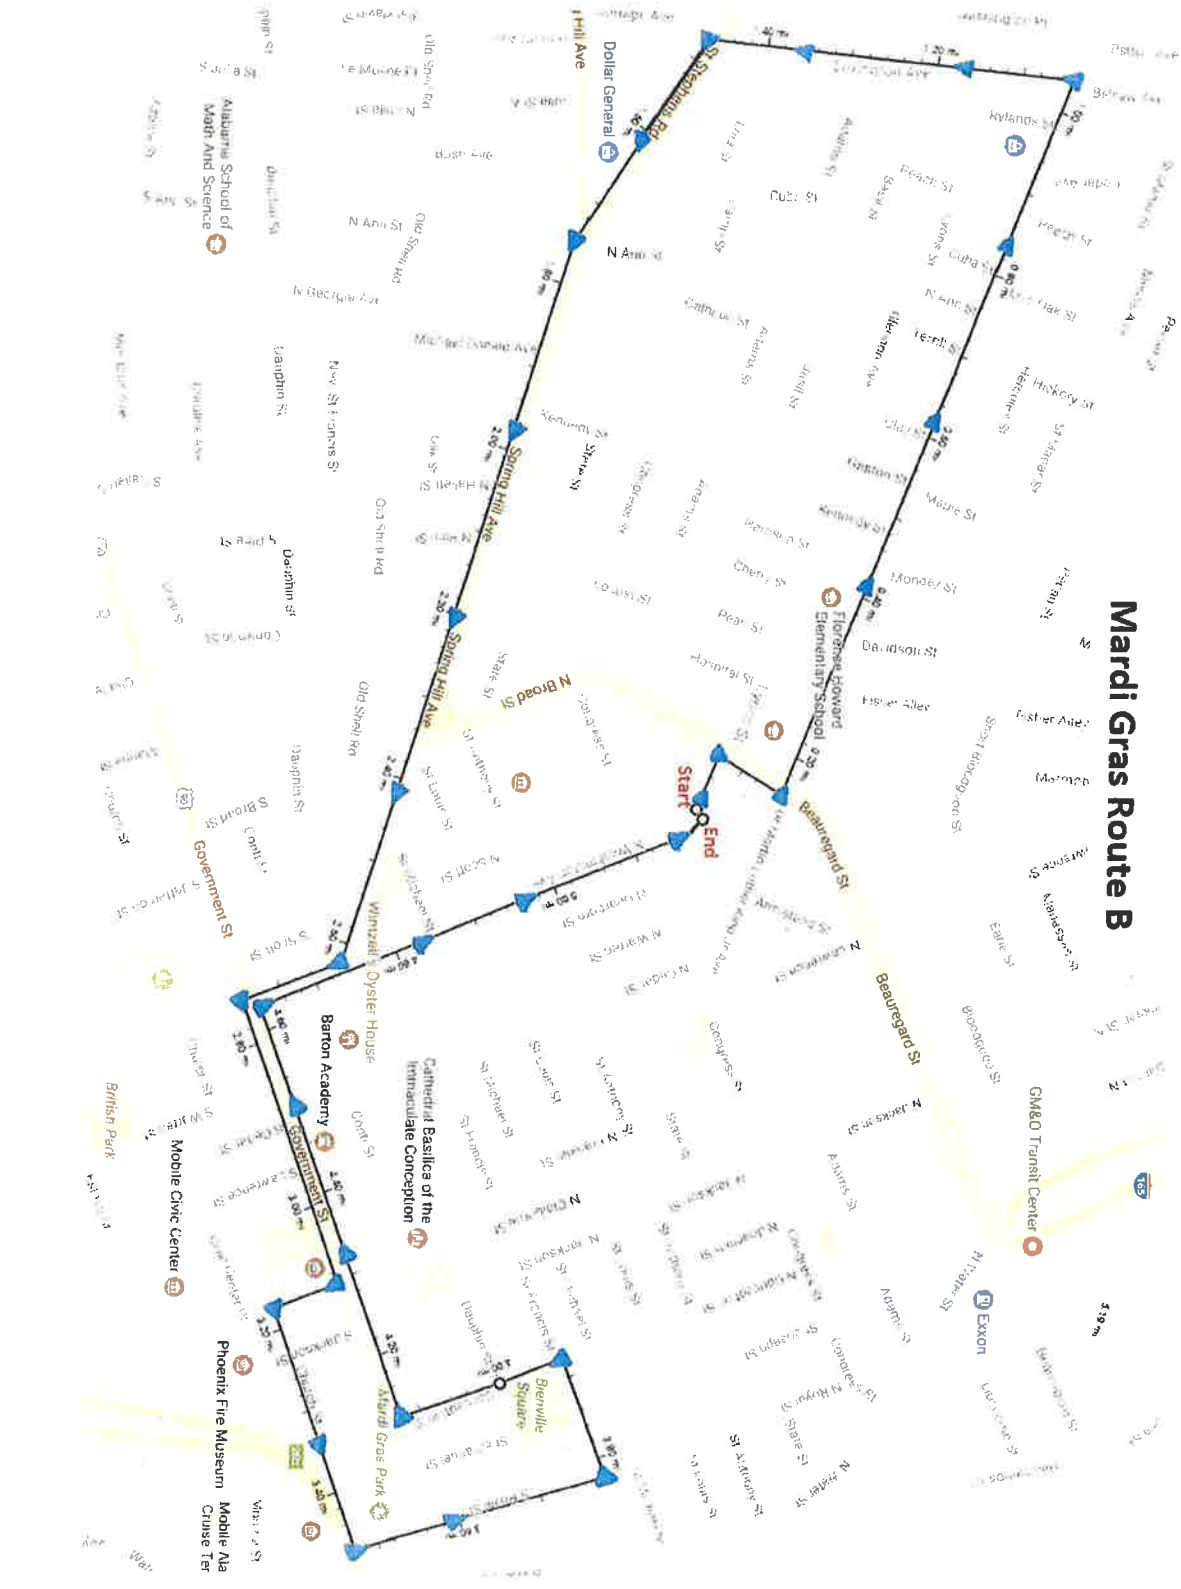

Mobile Police Department 2022 Mardi Gras Operations Plans

**Mobile Police Department 2022 Mardi Gras Operations Plans**

Mardi Gras Route C

Attachment 2

Attachment 2

Attachment 2

Mardi Gras Route F

Attachment 2