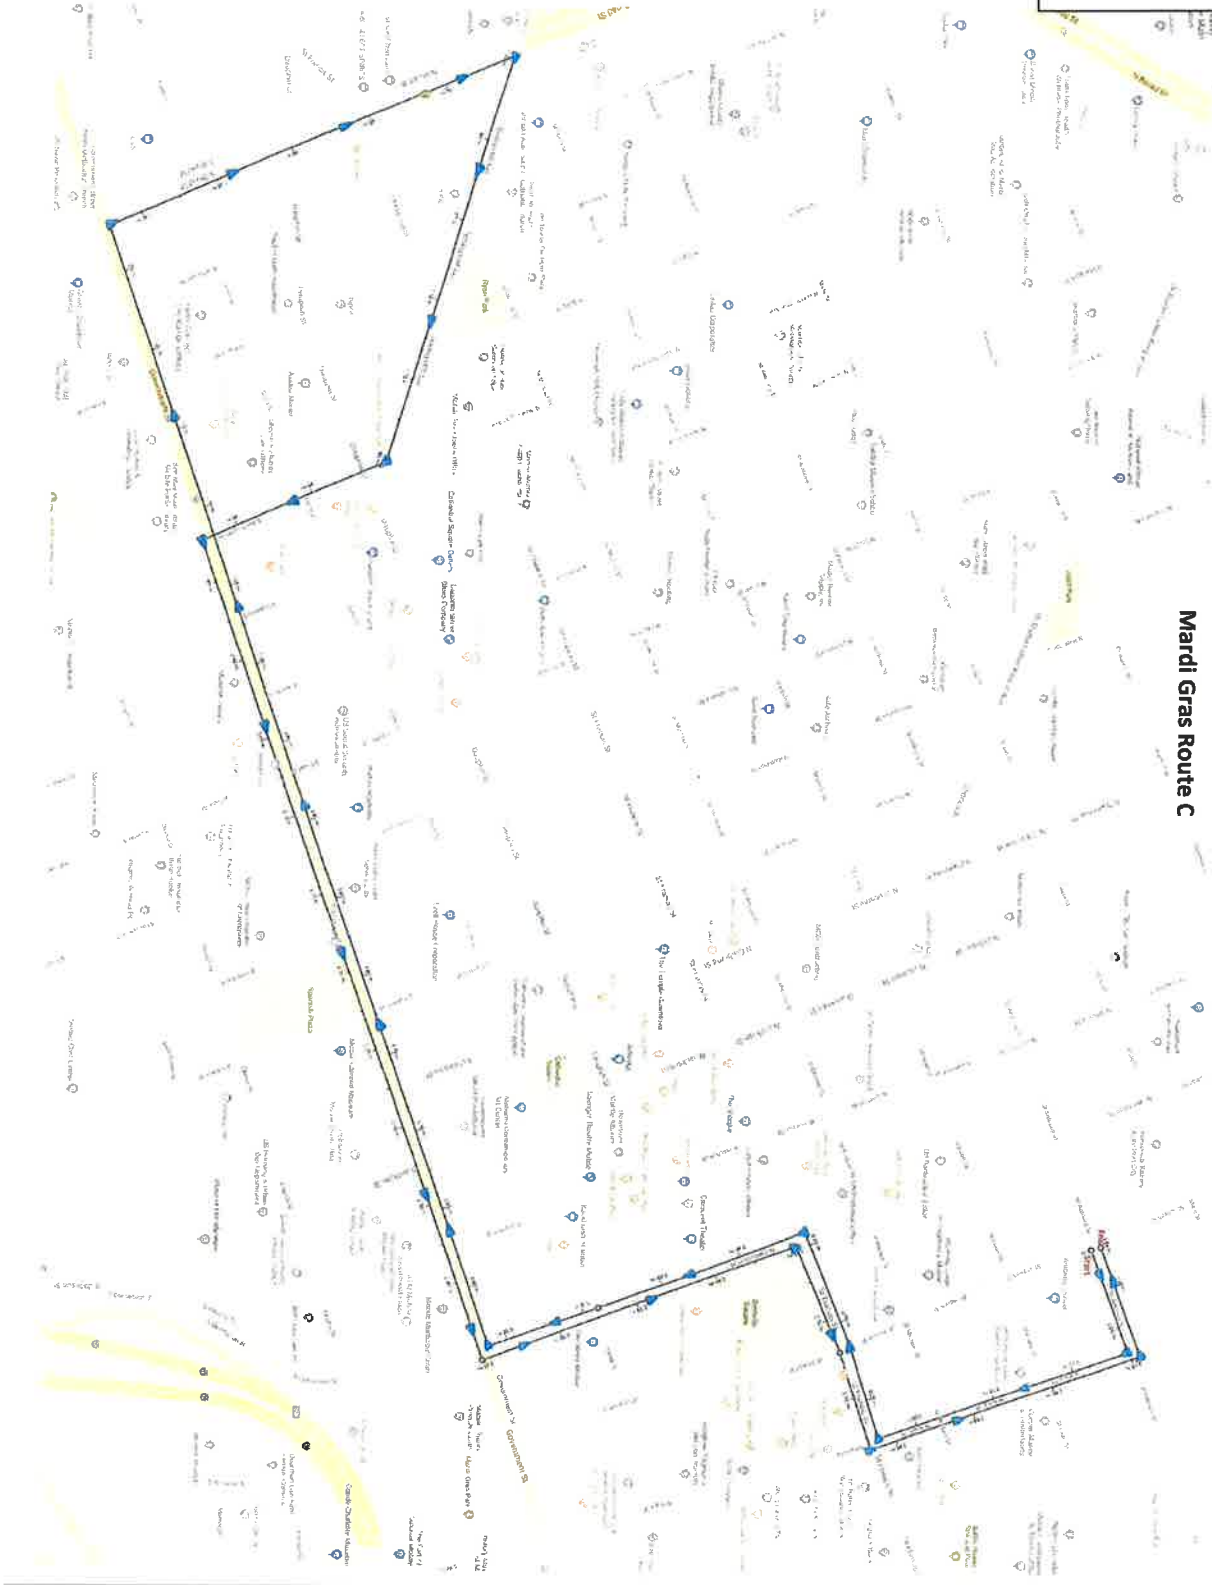

Mobile Police Department 2022 Mardi Gras Operations Plans

**Mobile Police Department 2022 Mardi Gras Operations Plans**

Mardi Gras Route C

Attachment 2

Attachment 2

Attachment 2

Mardi Gras Route F

Attachment 2