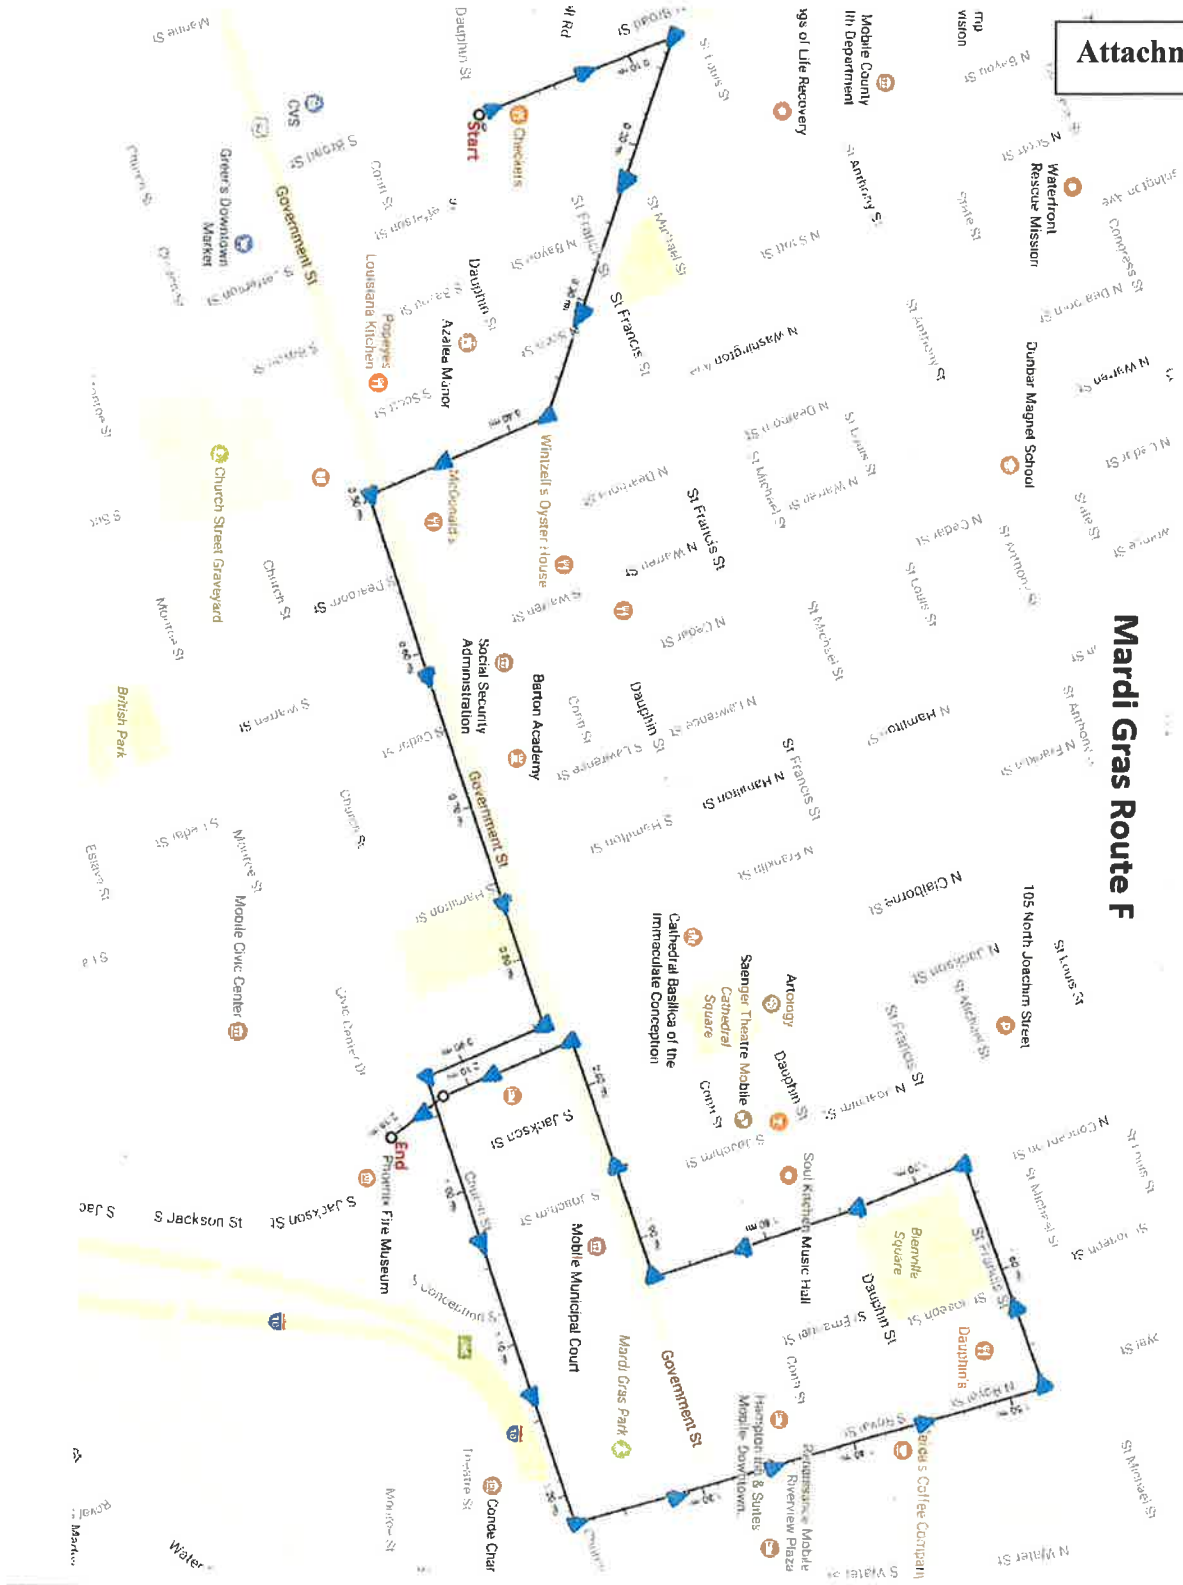

Mobile Police Department 2022 Mardi Gras Operations Plans

**Mobile Police Department 2022 Mardi Gras Operations Plans**

Mardi Gras Route C

Attachment 2

Attachment 2

Attachment 2

Mardi Gras Route F

Attachment 2