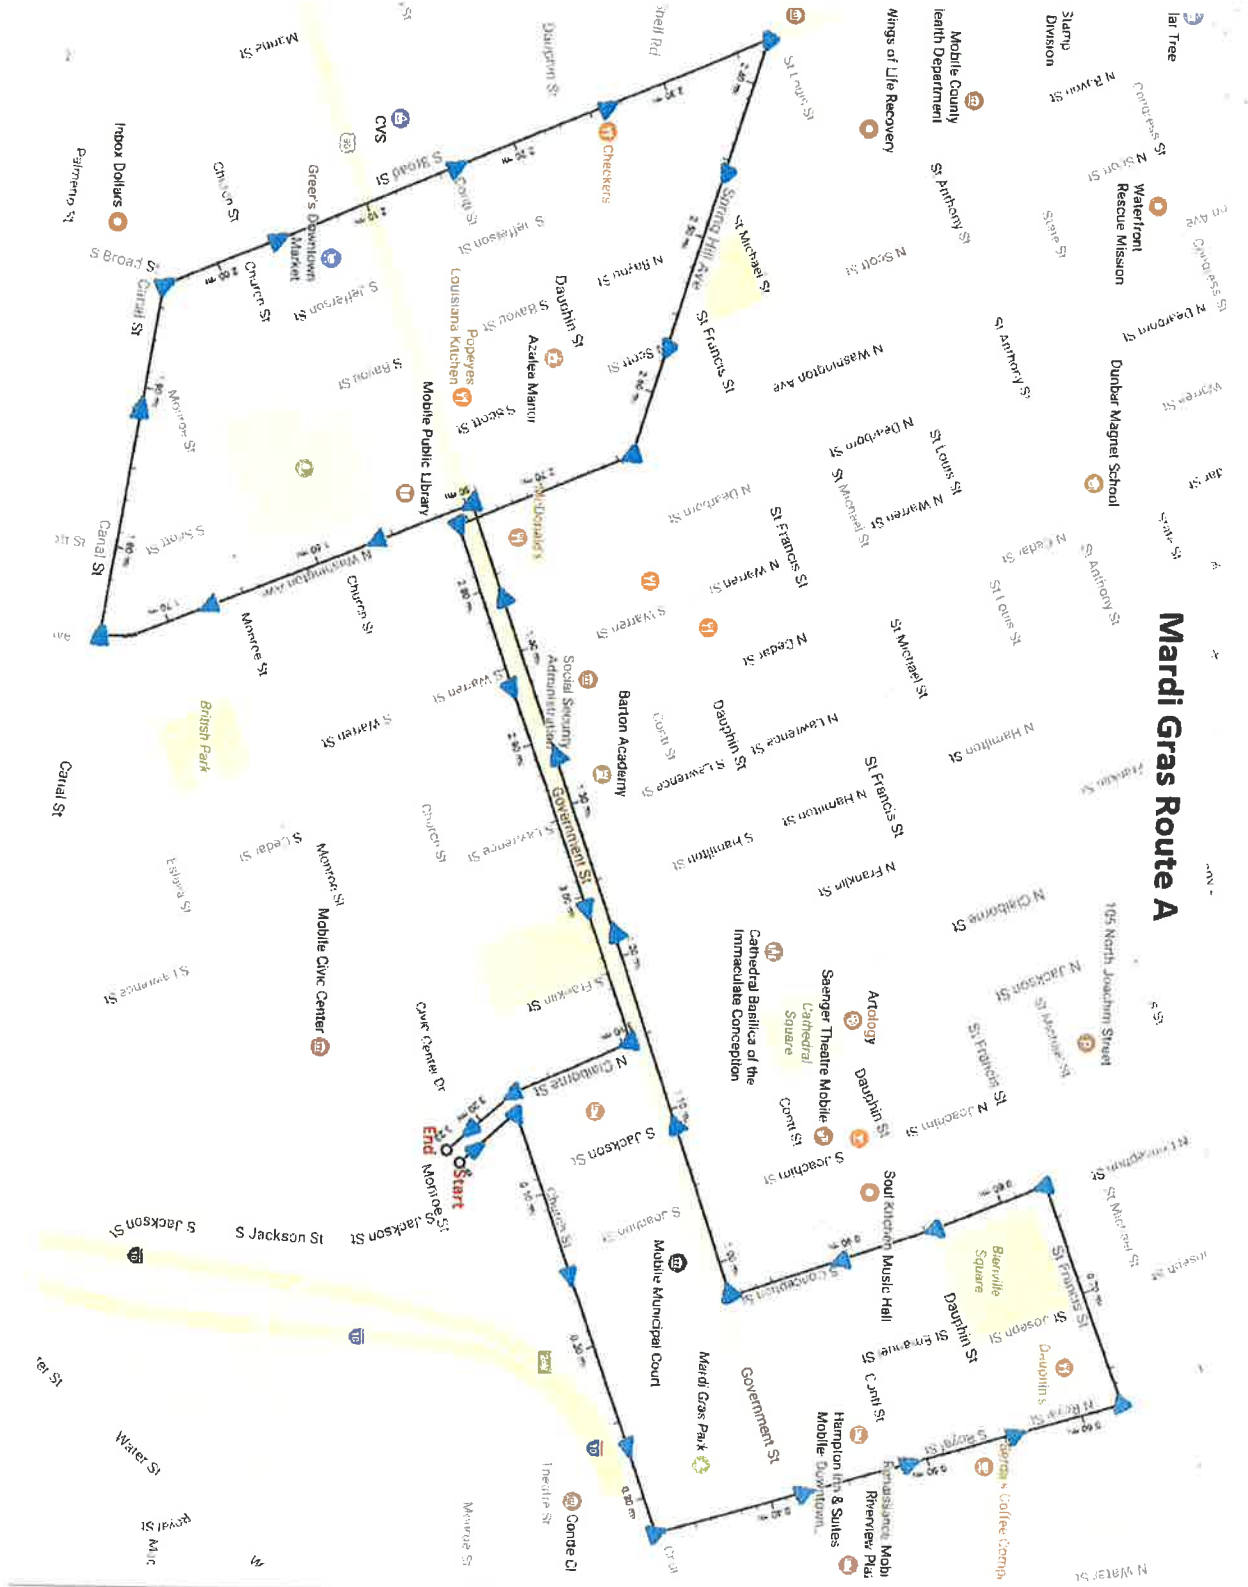

Mobile Police Department 2022 Mardi Gras Operations Plans

**Mobile Police Department 2022 Mardi Gras Operations Plans**

Mardi Gras Route C

Attachment 2

Attachment 2

Attachment 2

Mardi Gras Route F

Attachment 2