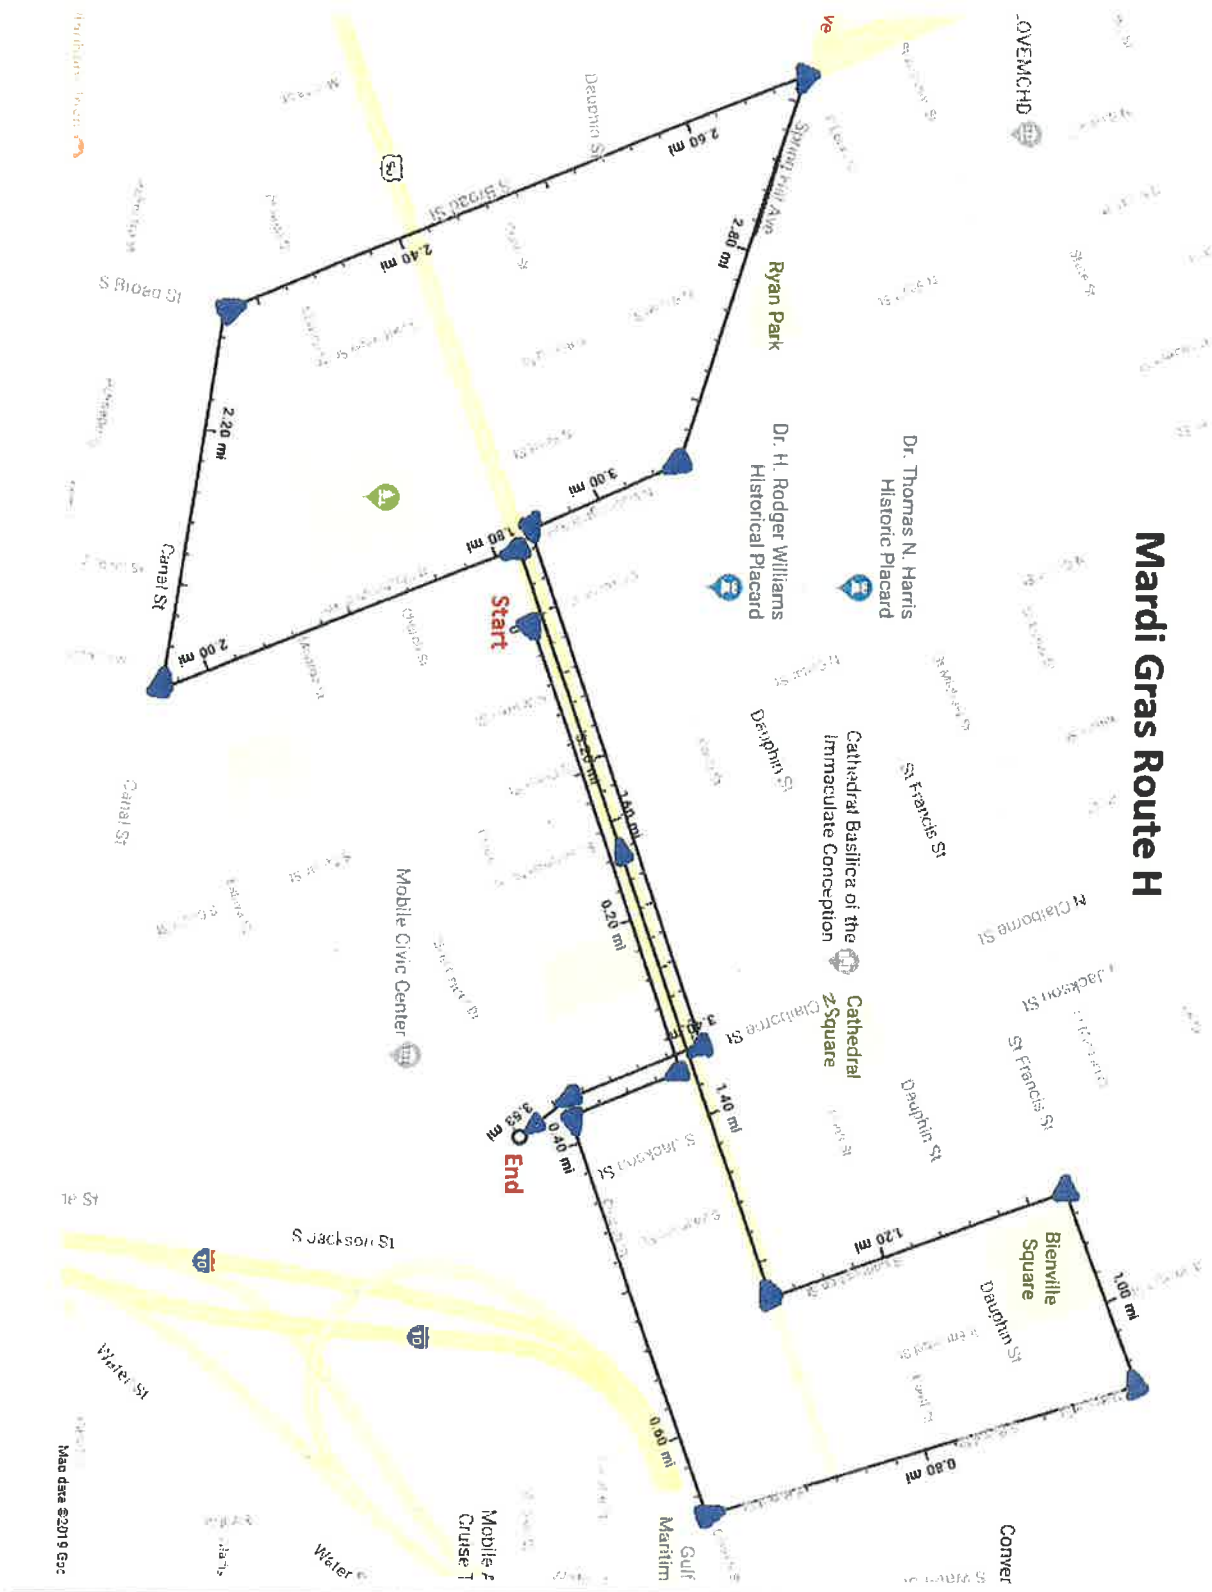

Mobile Police Department 2022 Mardi Gras Operations Plans

**Mobile Police Department 2022 Mardi Gras Operations Plans**

Mardi Gras Route C

Attachment 2

Attachment 2

Attachment 2

Mardi Gras Route F

Attachment 2