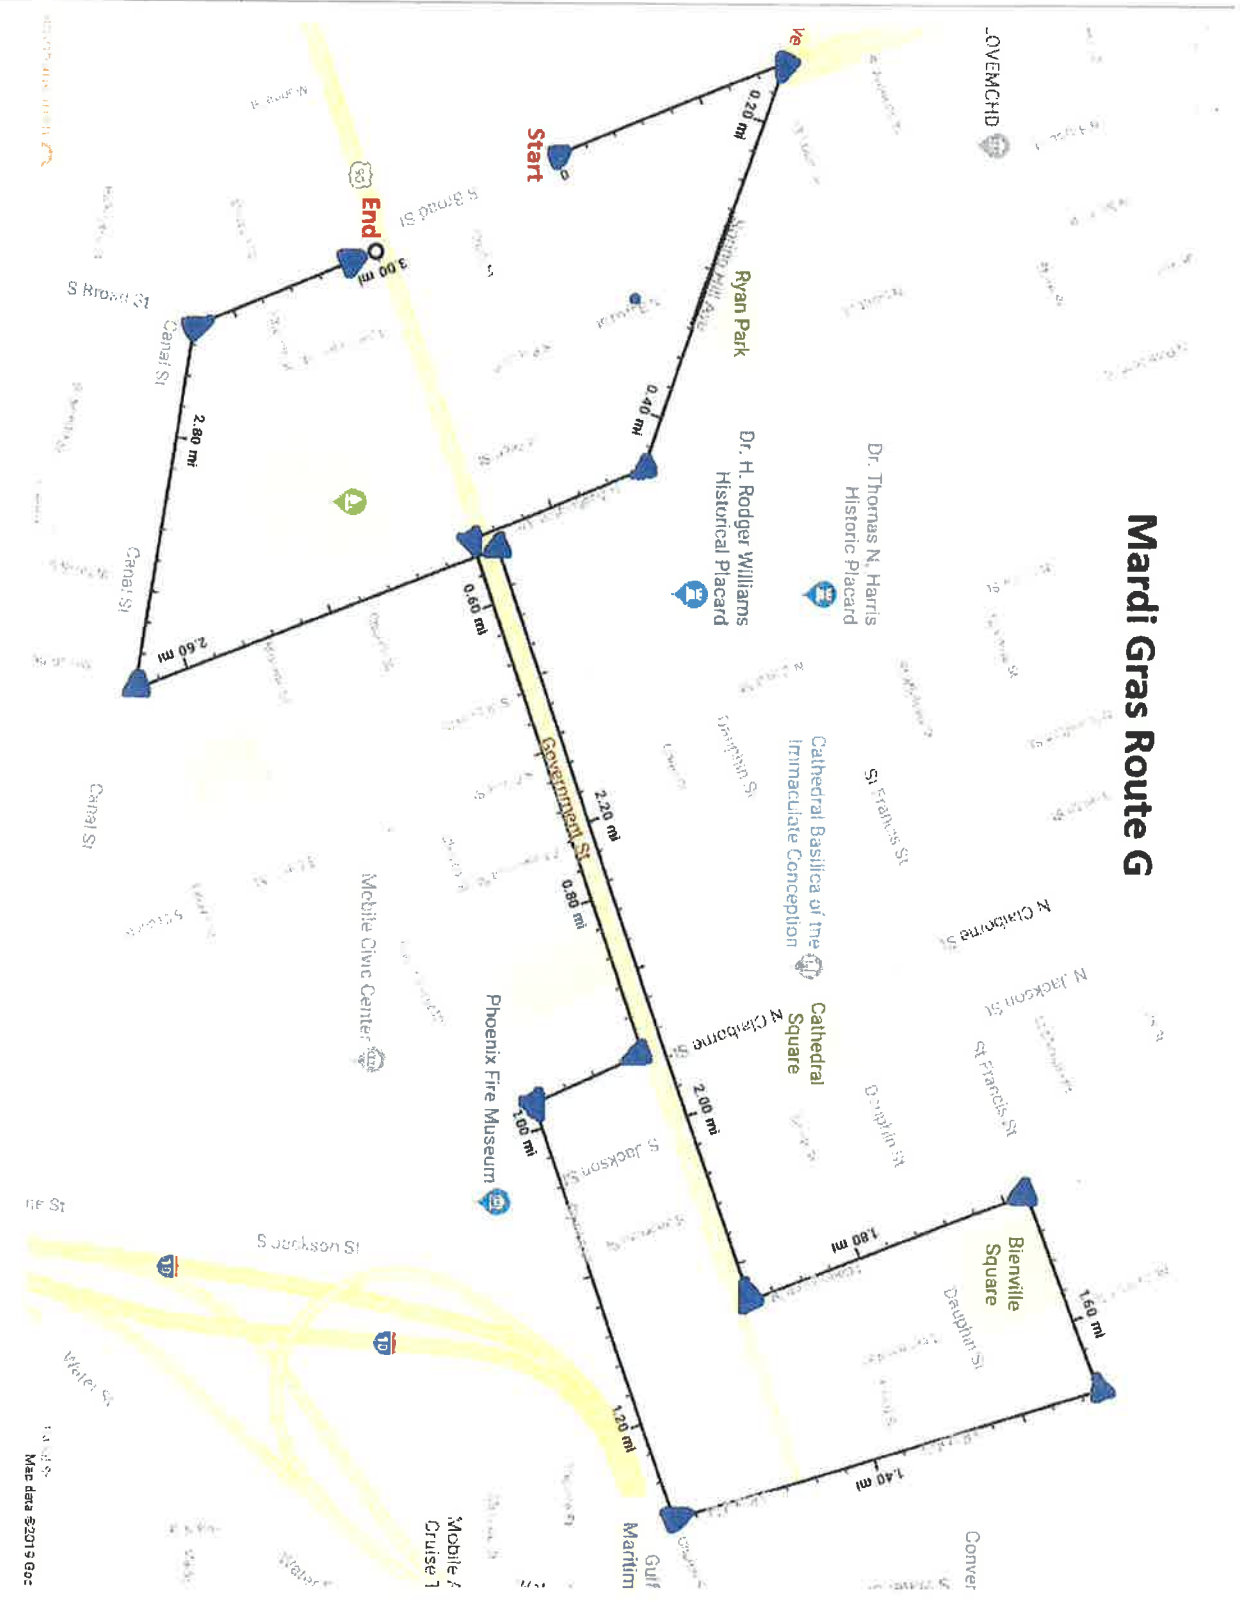

Mobile Police Department 2022 Mardi Gras Operations Plans

**Mobile Police Department 2022 Mardi Gras Operations Plans**

Mardi Gras Route C

Attachment 2

Attachment 2

Attachment 2

Mardi Gras Route F

Attachment 2