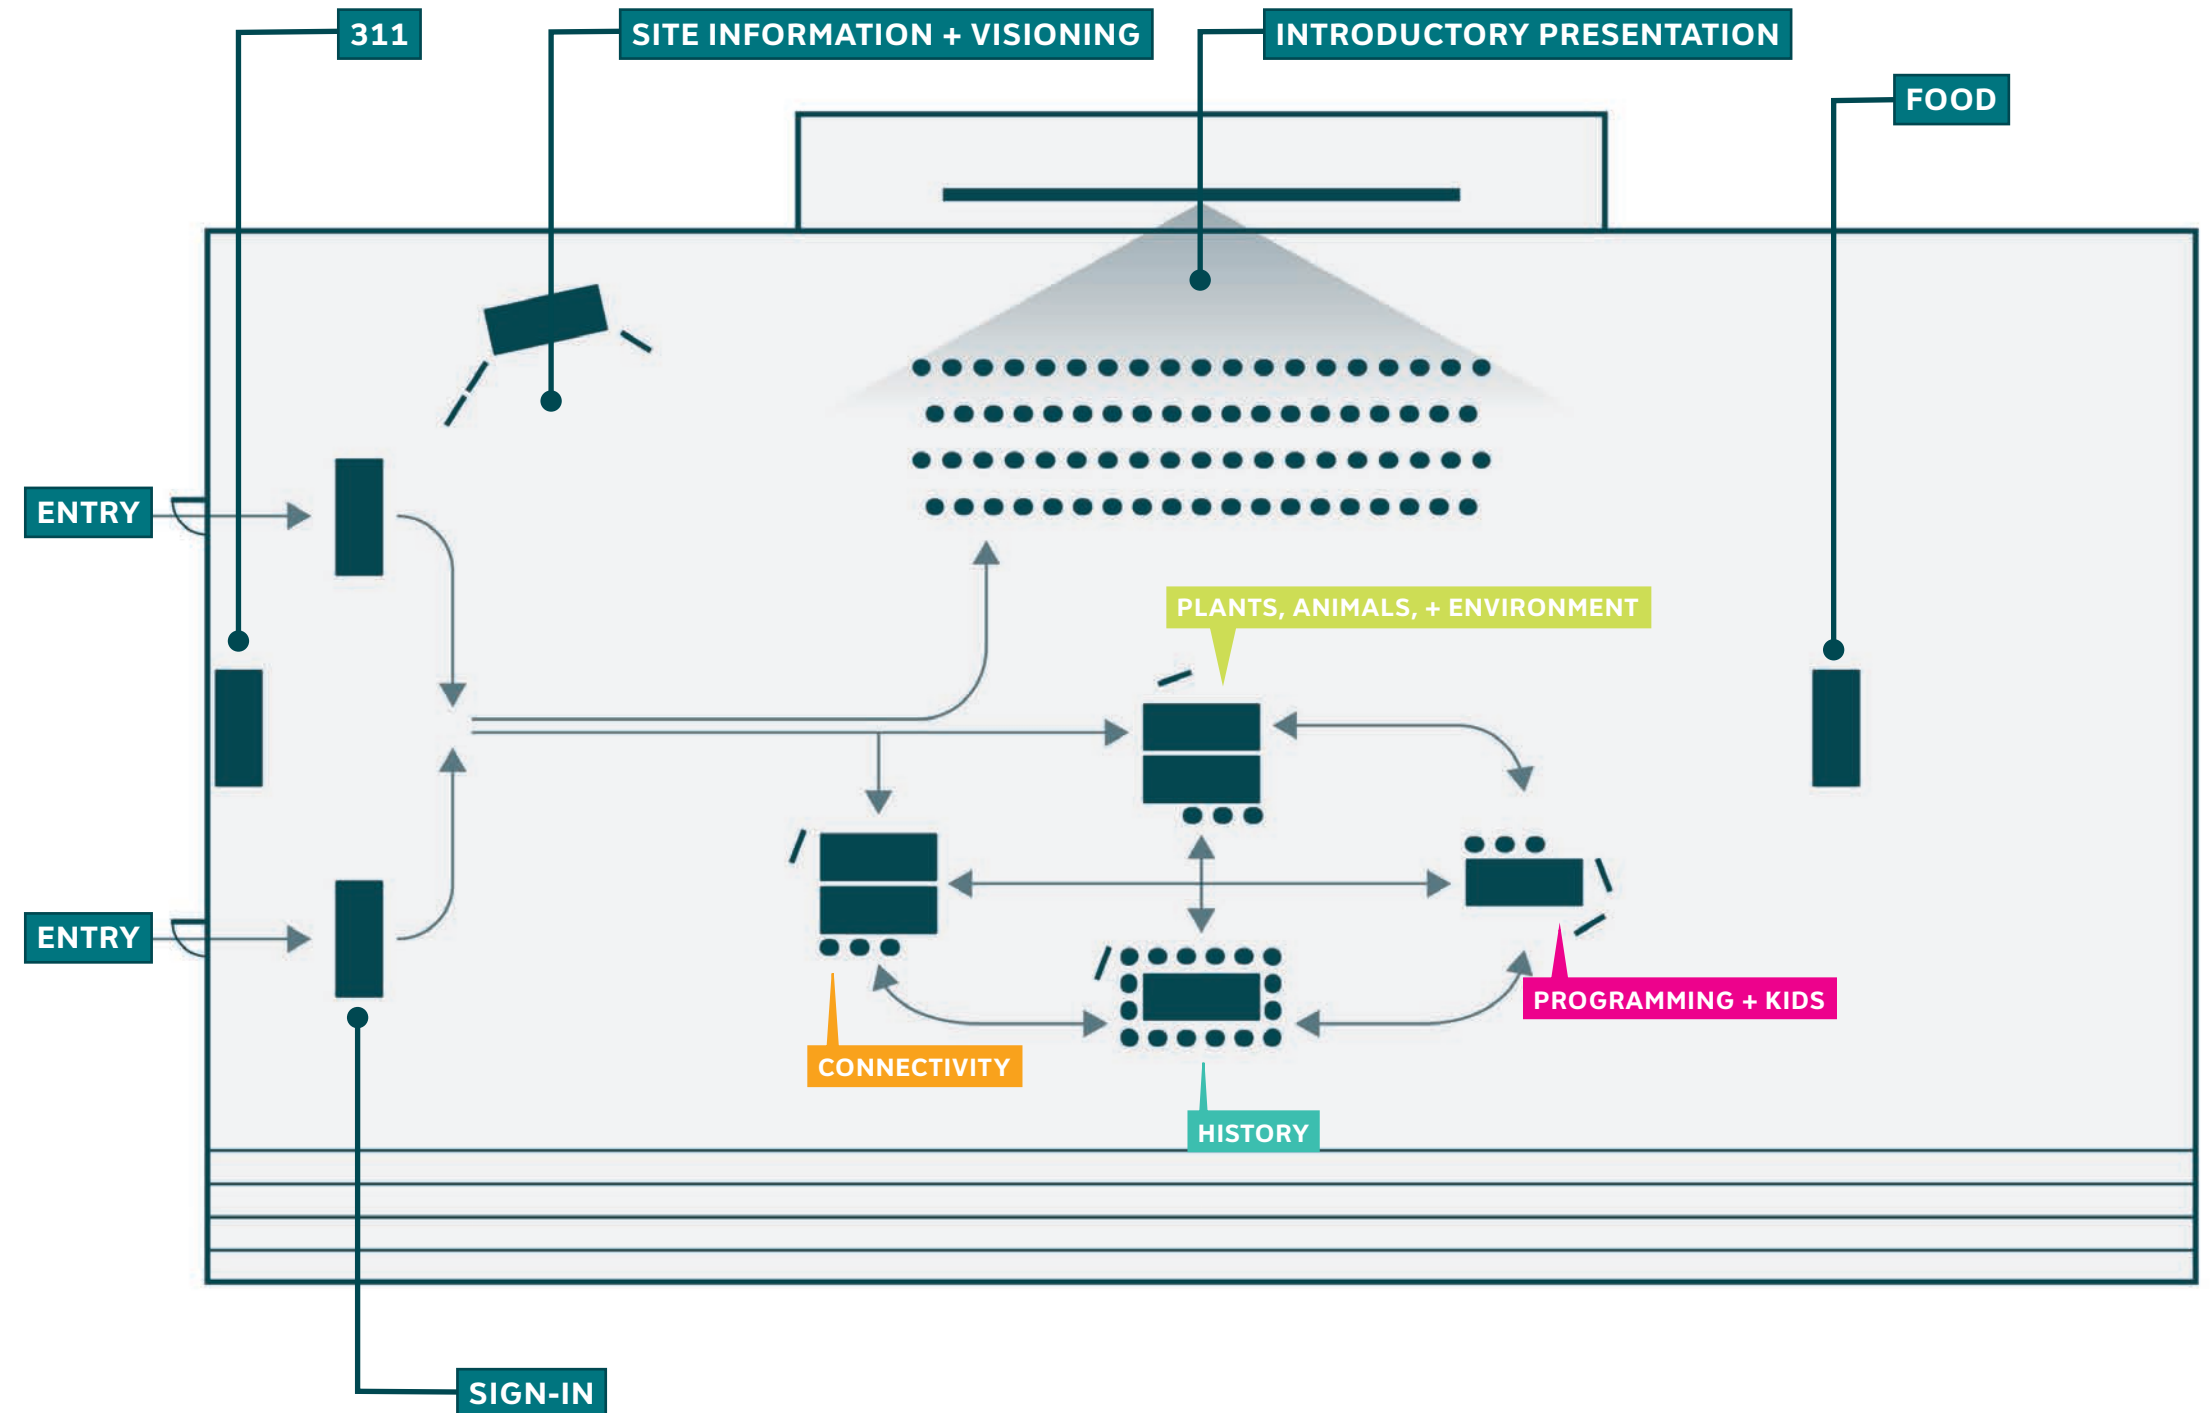

We want to hear from you and your community to understand how “Brookley by the Bay” can best serve Mobilians and the city at large.

Brookley by the Bay will be an integral part of Mobile’s continued growth, providing waterfront access to its residents and showcasing some of our city’s most cherished natural resources.

TODAY’S WORKSHOP

Today’s event is being held “open house style,” and this roadmap will be your guide to navigating the room.

The workshop will begin with a brief **introductory presentation**. At any point during the meeting, you can head over to the **Site Information + Visioning** station to look over photos of the project area and share your vision Brookley by the Bay.

OPEN HOUSE STATIONS

As you can see, the center of the room is divided into four main stations. You can visit any of the stations for as much time as you like. Each station offers different opportunities for you to contribute to the masterplan, and you don't have to work through them in any particular order.

You'll find facilitators from the design team at each station, so don't be afraid to ask questions and bring up new points of discussion!

At the **Connectivity** station, we want to know where you currently walk, bike and drive around the site, and how or where it would make sense for you to access the site.