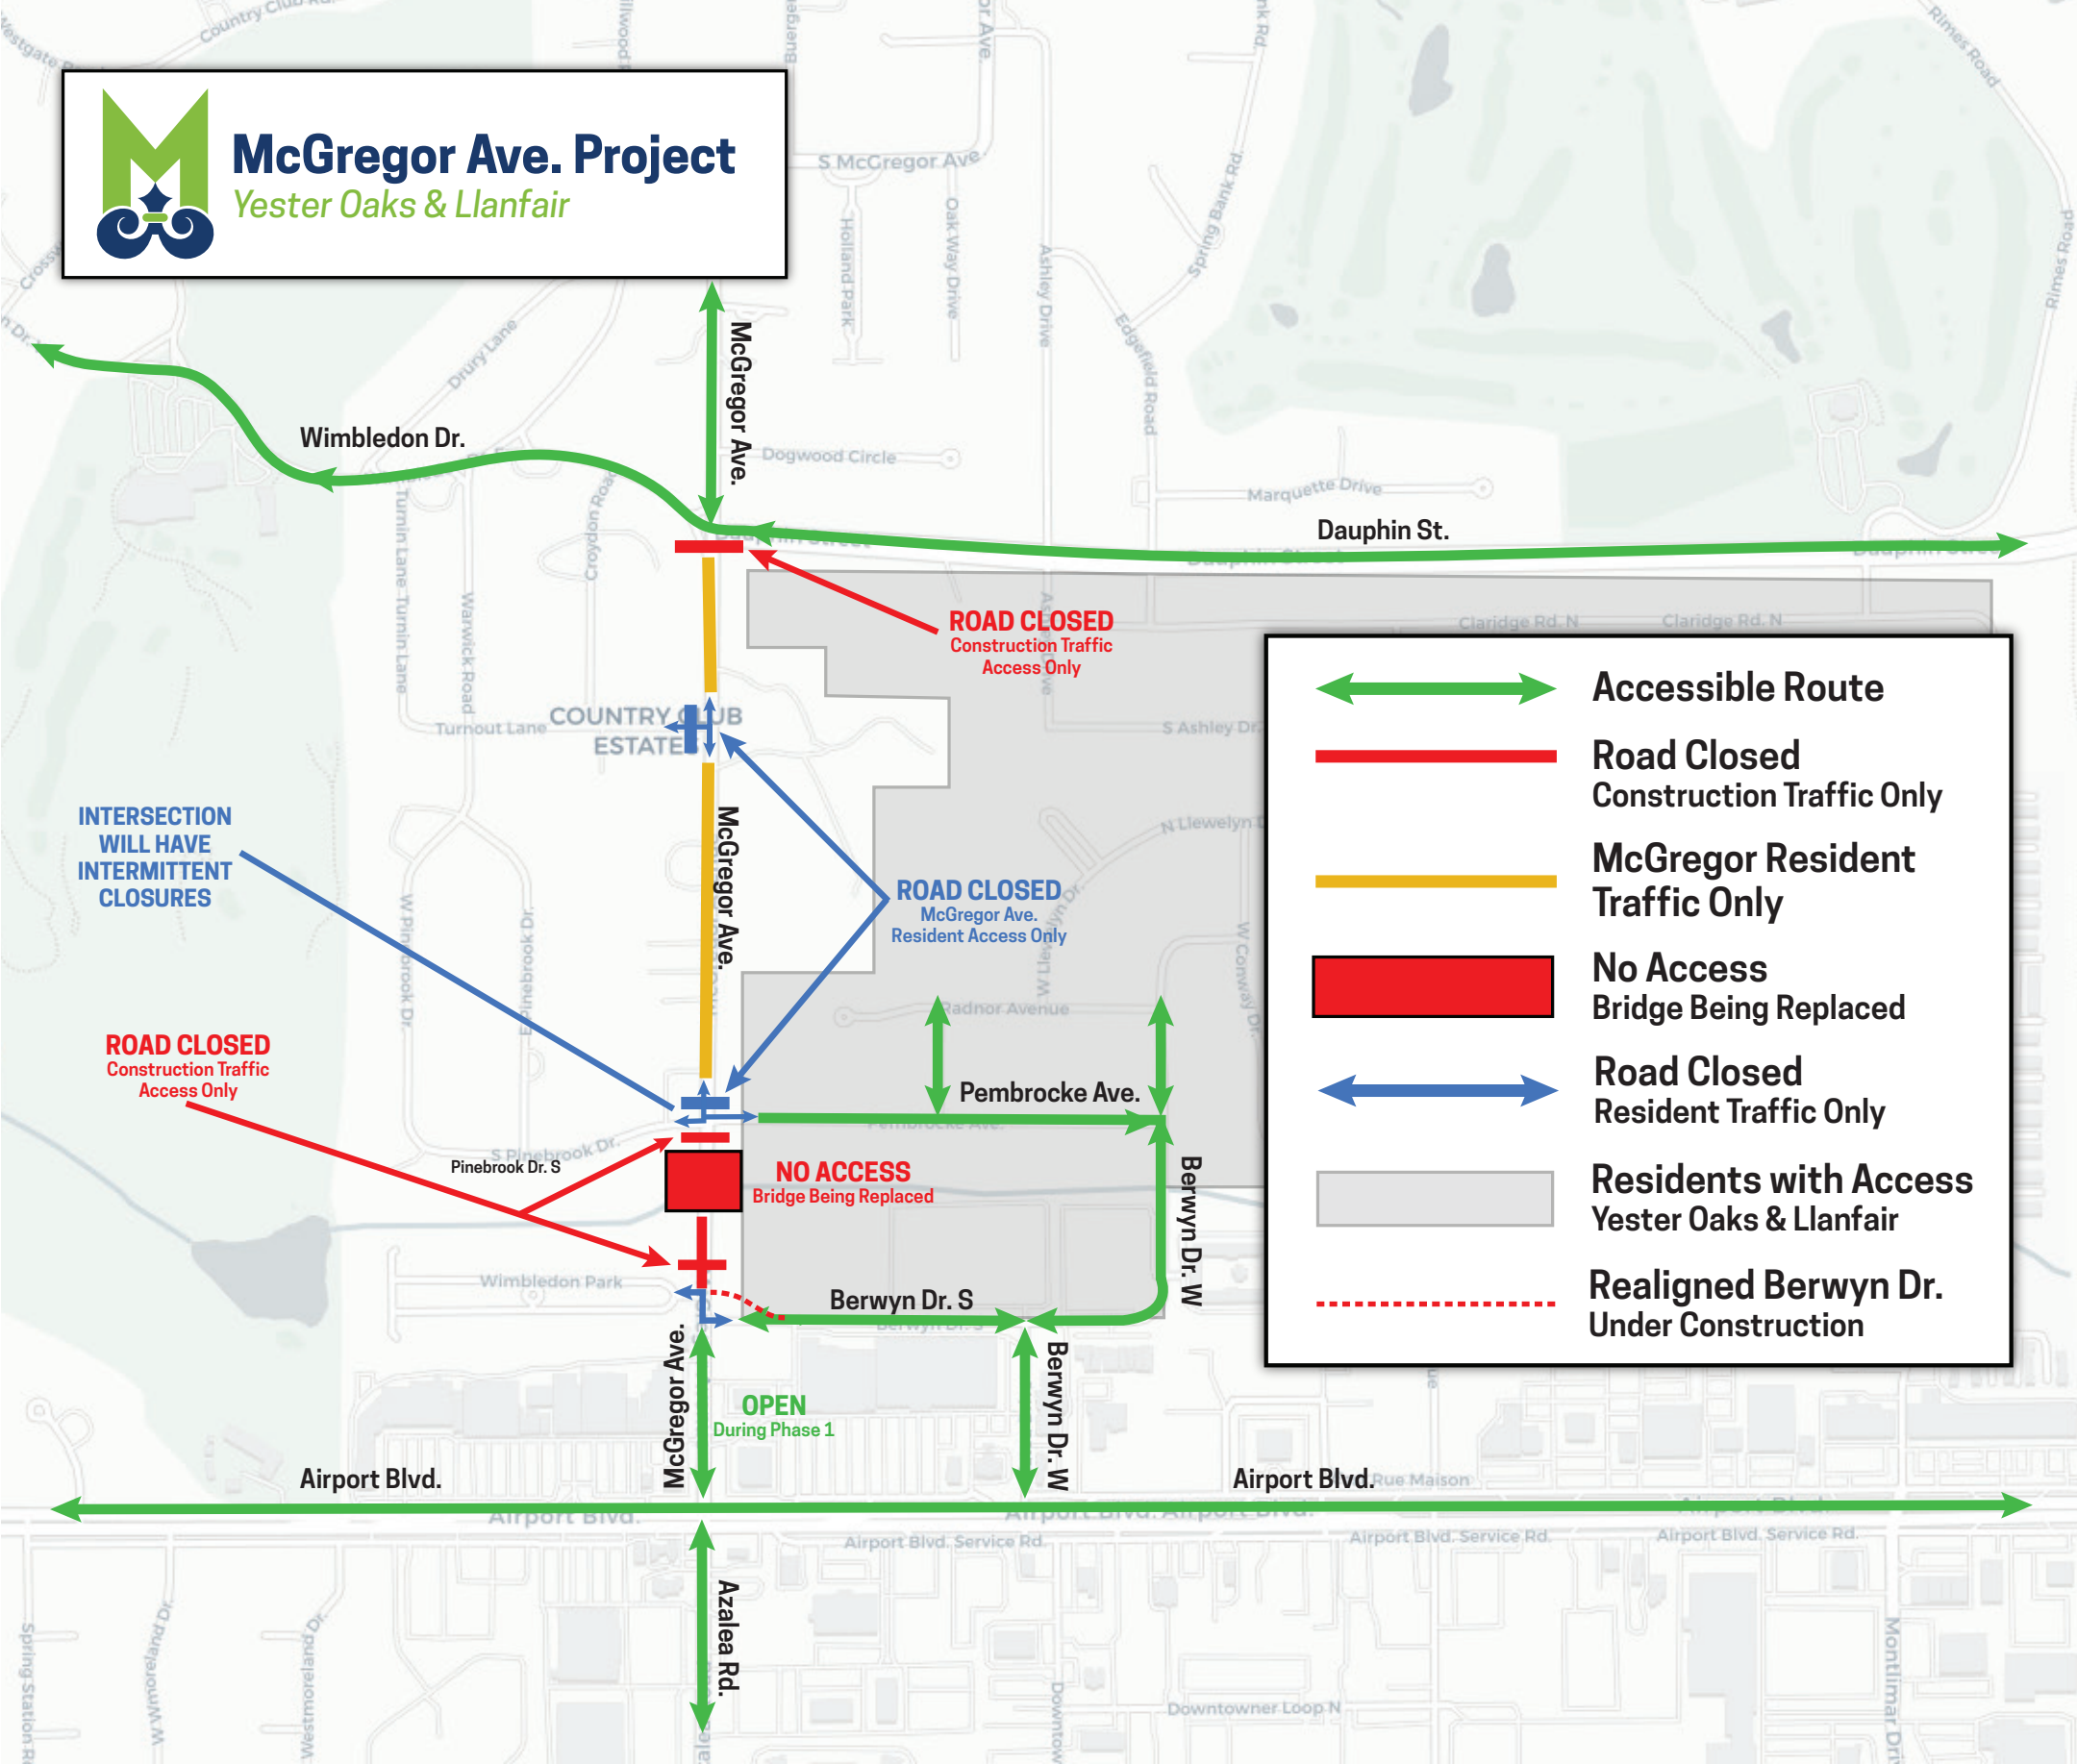

McGregor Ave. Project

Yester Oaks & Llanfair

	Accessible Route
	Road Closed Construction Traffic Access Only
	McGregor Resident Traffic Only
	No Access Bridge Being Replaced
	Road Closed Resident Traffic Only
	Residents with Access Yester Oaks & Llanfair
	Realigned Berwyn Dr. Under Construction

INTERSECTION
WILL HAVE
INTERMITTENT
CLOSURES

ROAD CLOSED
Construction Traffic
Access Only

ROAD CLOSED
Construction Traffic
Access Only

ROAD CLOSED
McGregor Ave.
Resident Access Only

NO ACCESS
Bridge Being Replaced

OPEN
During Phase 1