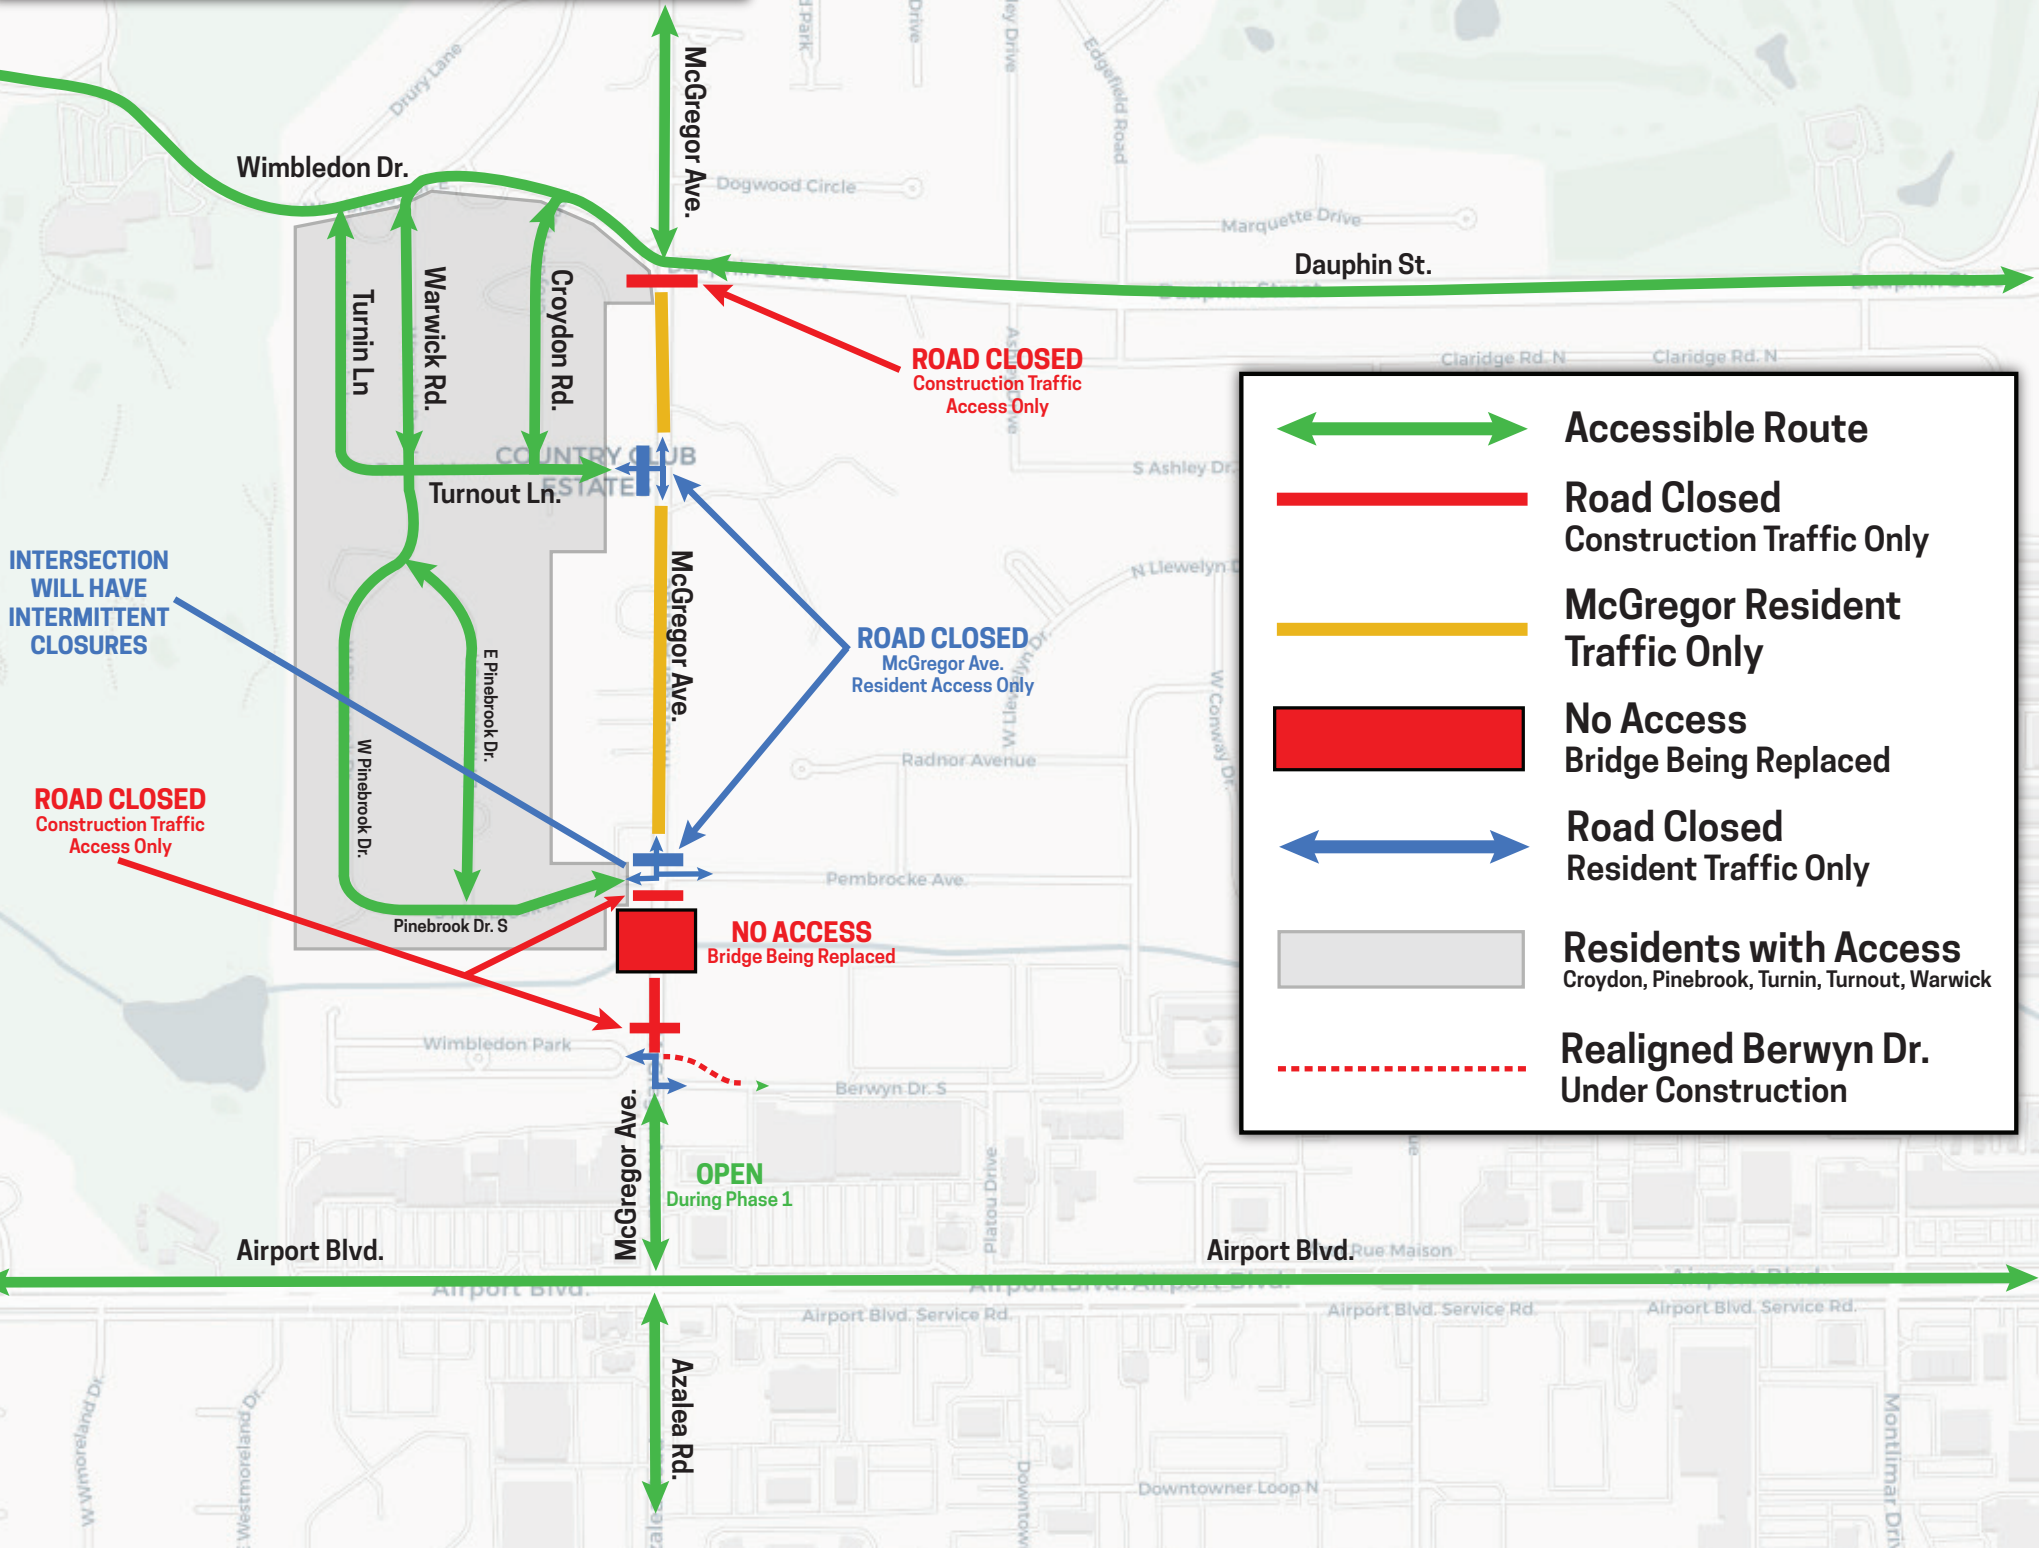

McGregor Ave. Project

Croydon, Pinebrook, Turnin,
Turnout, Warwick

	Accessible Route
	Road Closed Construction Traffic Only
	McGregor Resident Traffic Only
	No Access Bridge Being Replaced
	Road Closed Resident Traffic Only
	Residents with Access Croydon, Pinebrook, Turnin, Turnout, Warwick
	Realigned Berwyn Dr. Under Construction