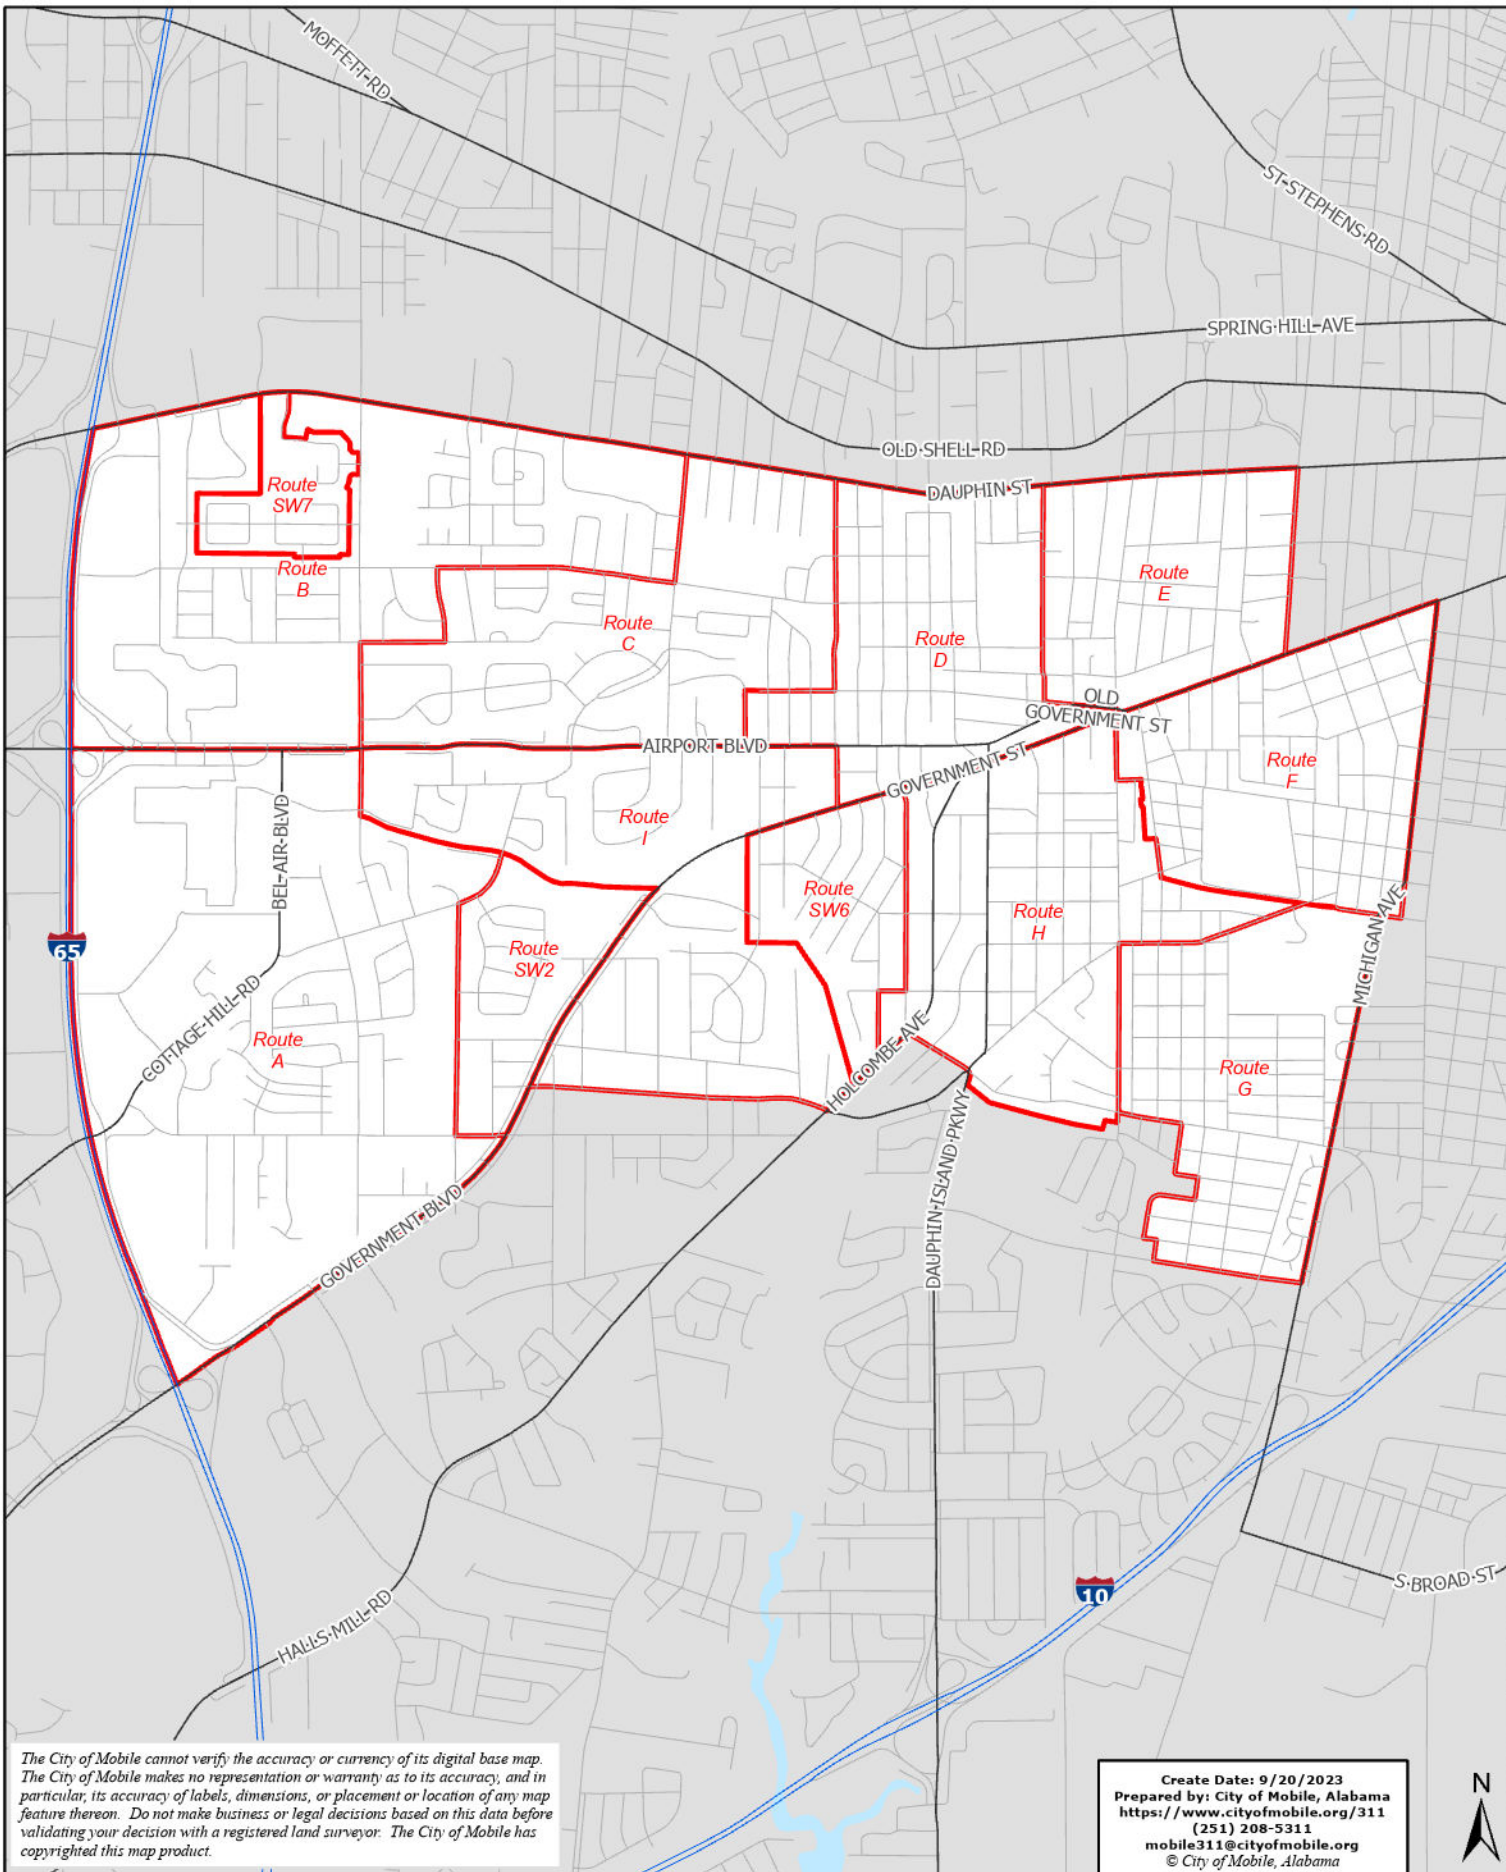

GARBAGE COLLECTION

THURSDAY - EAST

Garbage District

The City of Mobile cannot verify the accuracy or currency of its digital base map. The City of Mobile makes no representation or warranty as to its accuracy, and in particular, its accuracy of labels, dimensions, or placement or location of any map feature thereon. Do not make business or legal decisions based on this data before validating your decision with a registered land surveyor. The City of Mobile has copyrighted this map product.

Create Date: 9/20/2023
Prepared by: City of Mobile, Alabama
<https://www.cityofmobile.org/311>
(251) 208-5311
mobile311@cityofmobile.org
© City of Mobile, Alabama

0 0.25 0.5 1 Miles