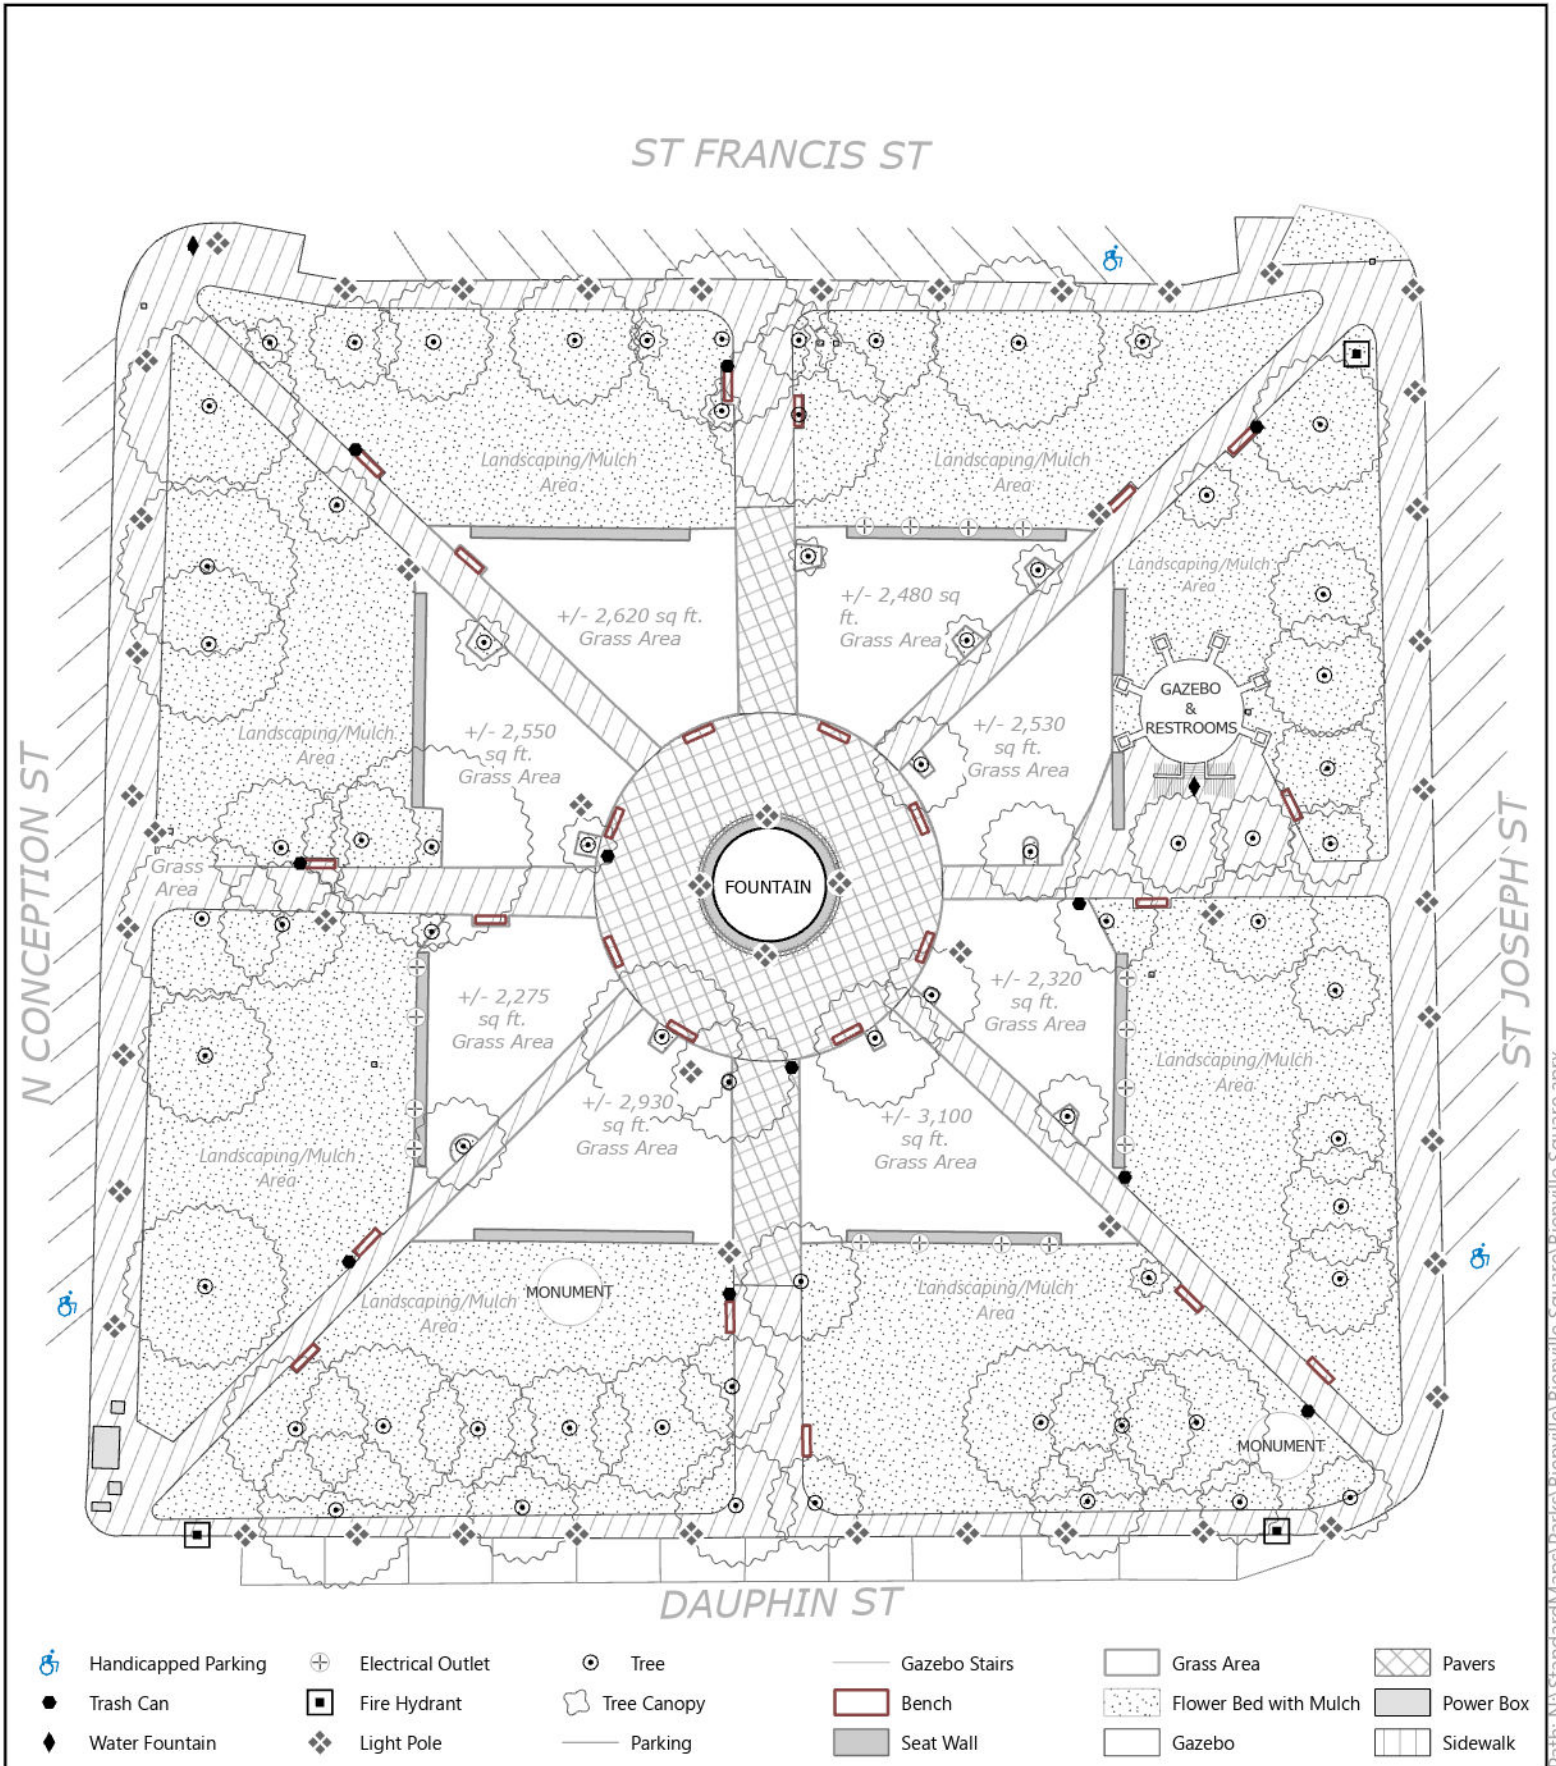

BIENVILLE SQUARE

- | | | | | | |
|---------------------|-------------------|-------------|---------------|-----------------------|-----------|
| Handicapped Parking | Electrical Outlet | Tree | Gazebo Stairs | Grass Area | Pavers |
| Trash Can | Fire Hydrant | Tree Canopy | Bench | Flower Bed with Mulch | Power Box |
| Water Fountain | Light Pole | Parking | Seat Wall | Gazebo | Sidewalk |

Prepared By:
City of Mobile GIS Department
Contact: gis.support@cityofmobile.org
Create Date: 6/28/2024

Path: N:\StandardMaps\Parks\Bienville Square\Bienville Square.aprx