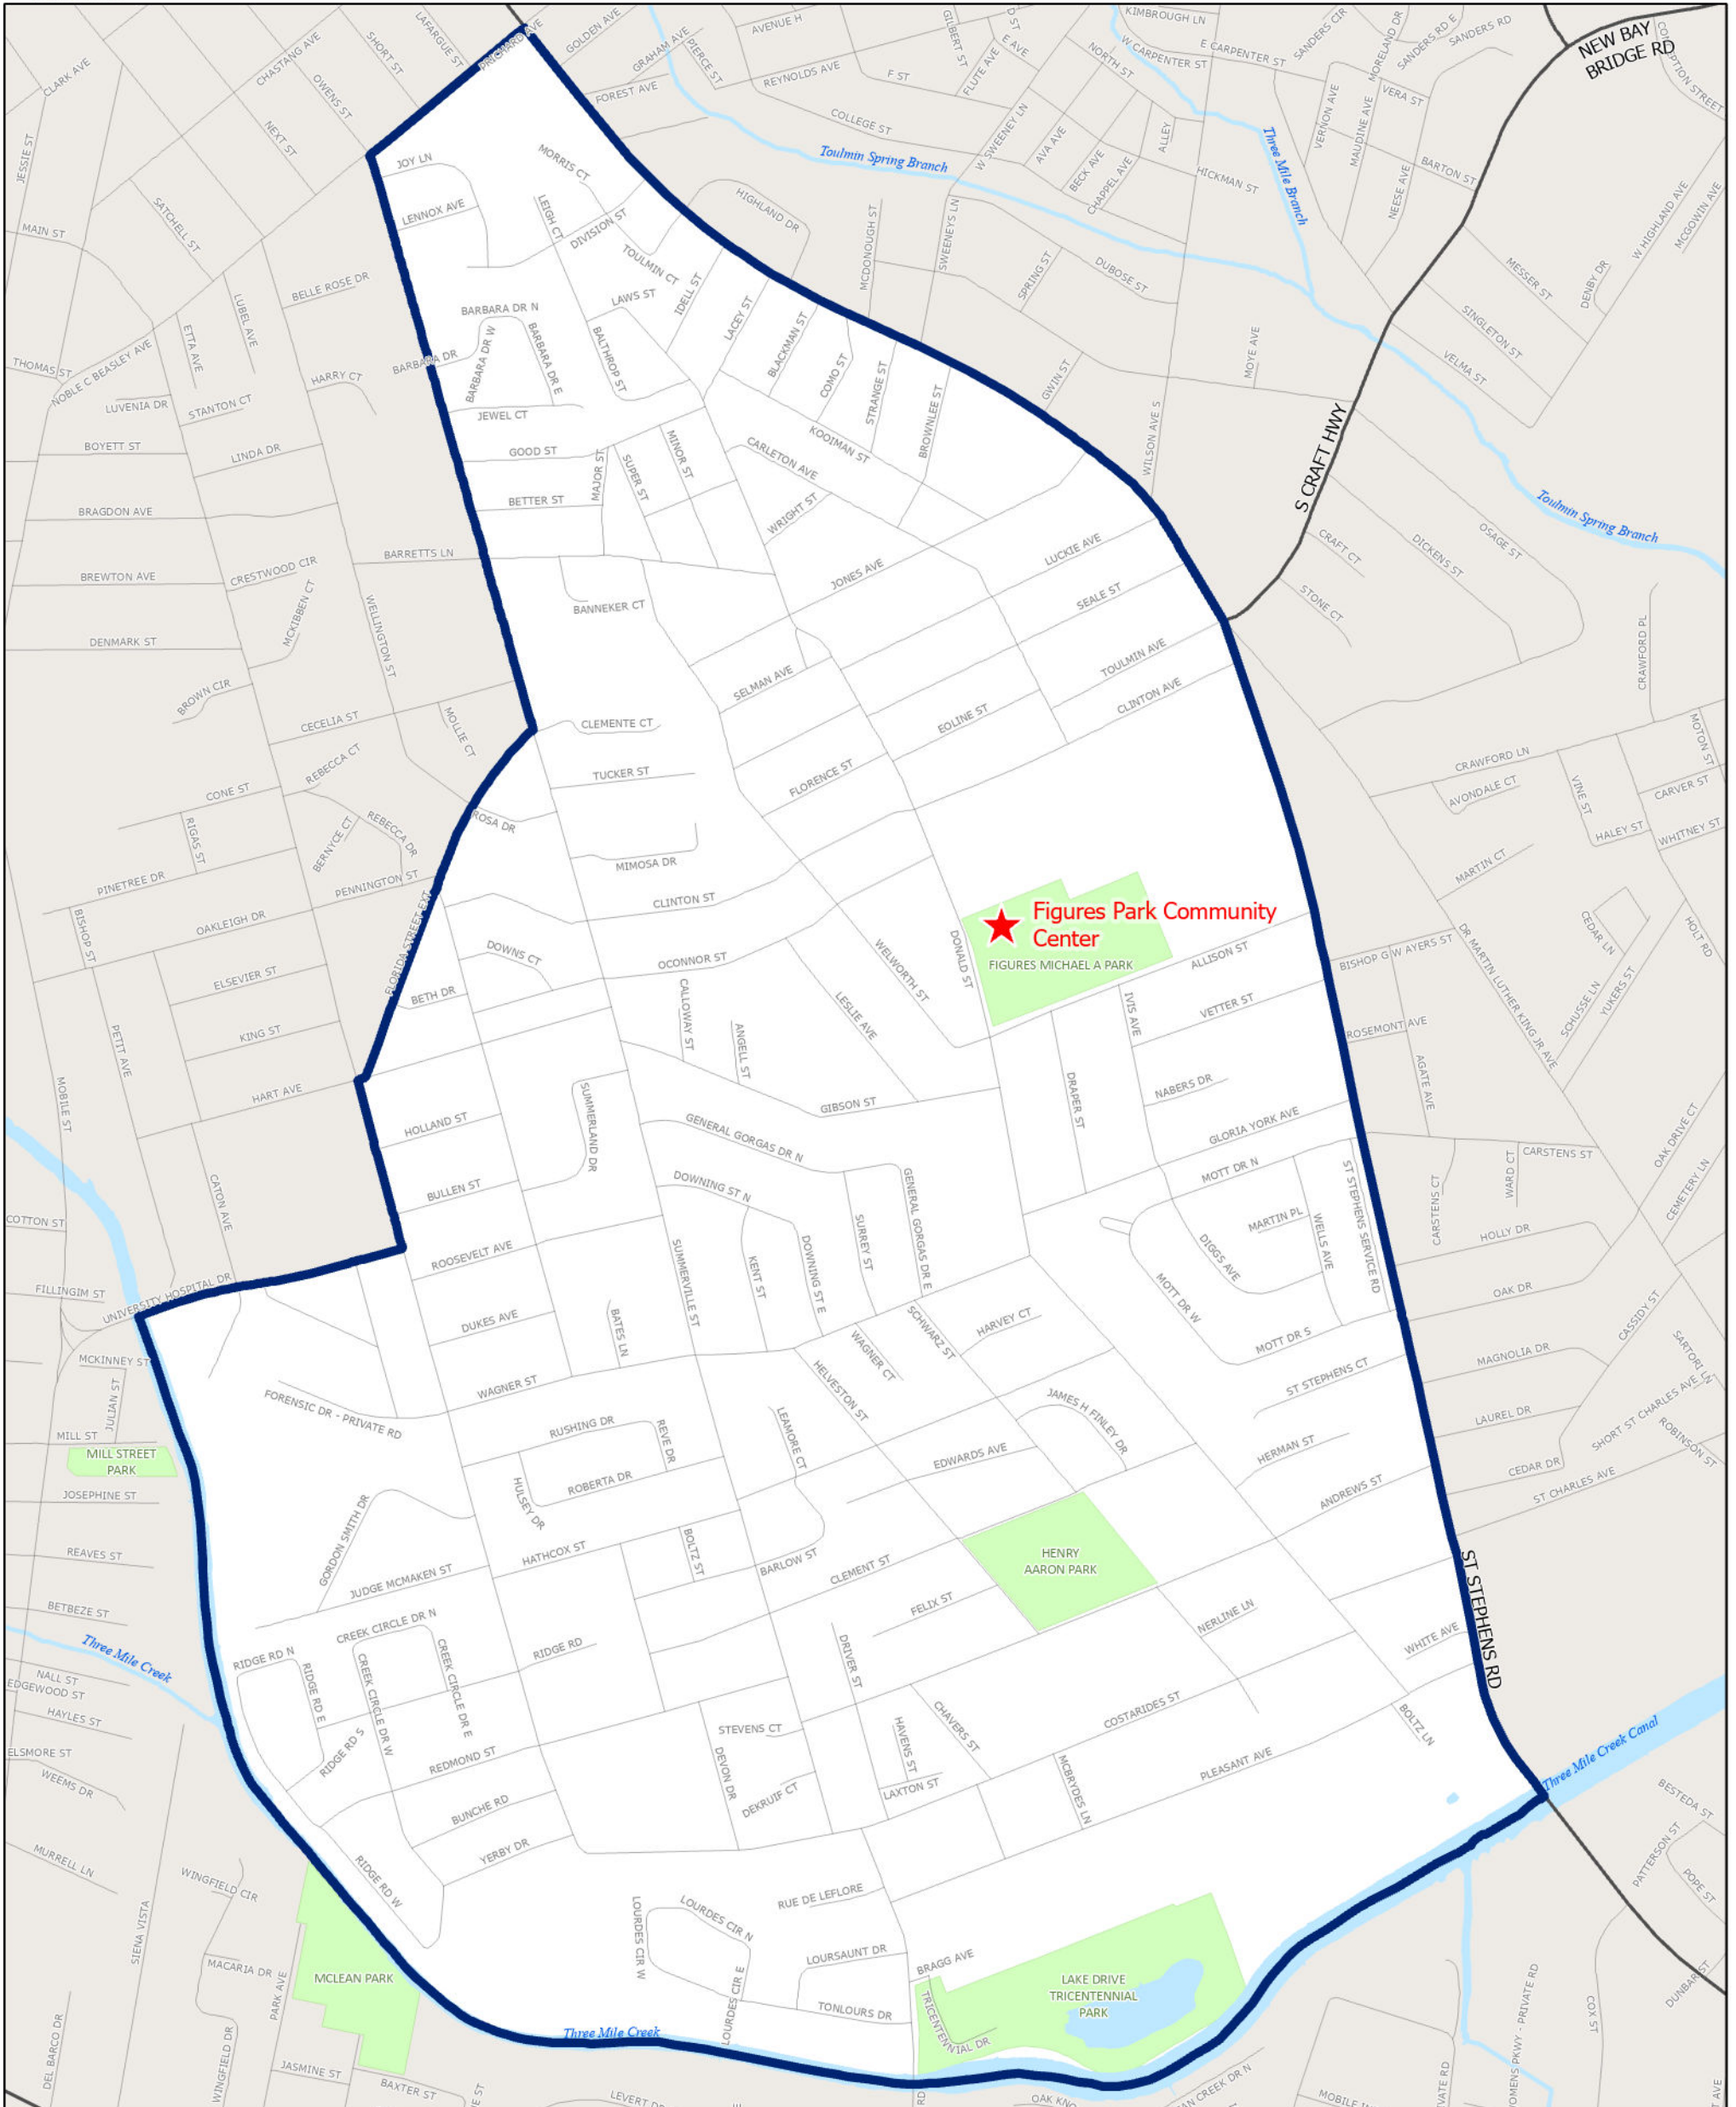

# VOTING WARD 1-3

WARD	COUNCIL DISTRICT	TOTAL POPULATION	BLACK	% BLACK	WHITE	% WHITE	OTHER	% OTHER
1-3	1	6,199	5,947	96%	153	2%	99	2%
AGE 18+	18+ BLACK	18+ % BLACK	18+ WHITE	18+ % WHITE	18+ OTHER	18+ % OTHER		
4,850	4,645	96%	131	3%	74	2%		

Source: U.S. Census Bureau, Census 2020

Figures Park Community Center  
658 Donald St  
Mobile AL 36617

- ★ Voting Centers
- Parks
- Water
- Stream
- Wards

Prepared by: City of Mobile GIS Department  
Create Date: 3/17/2025