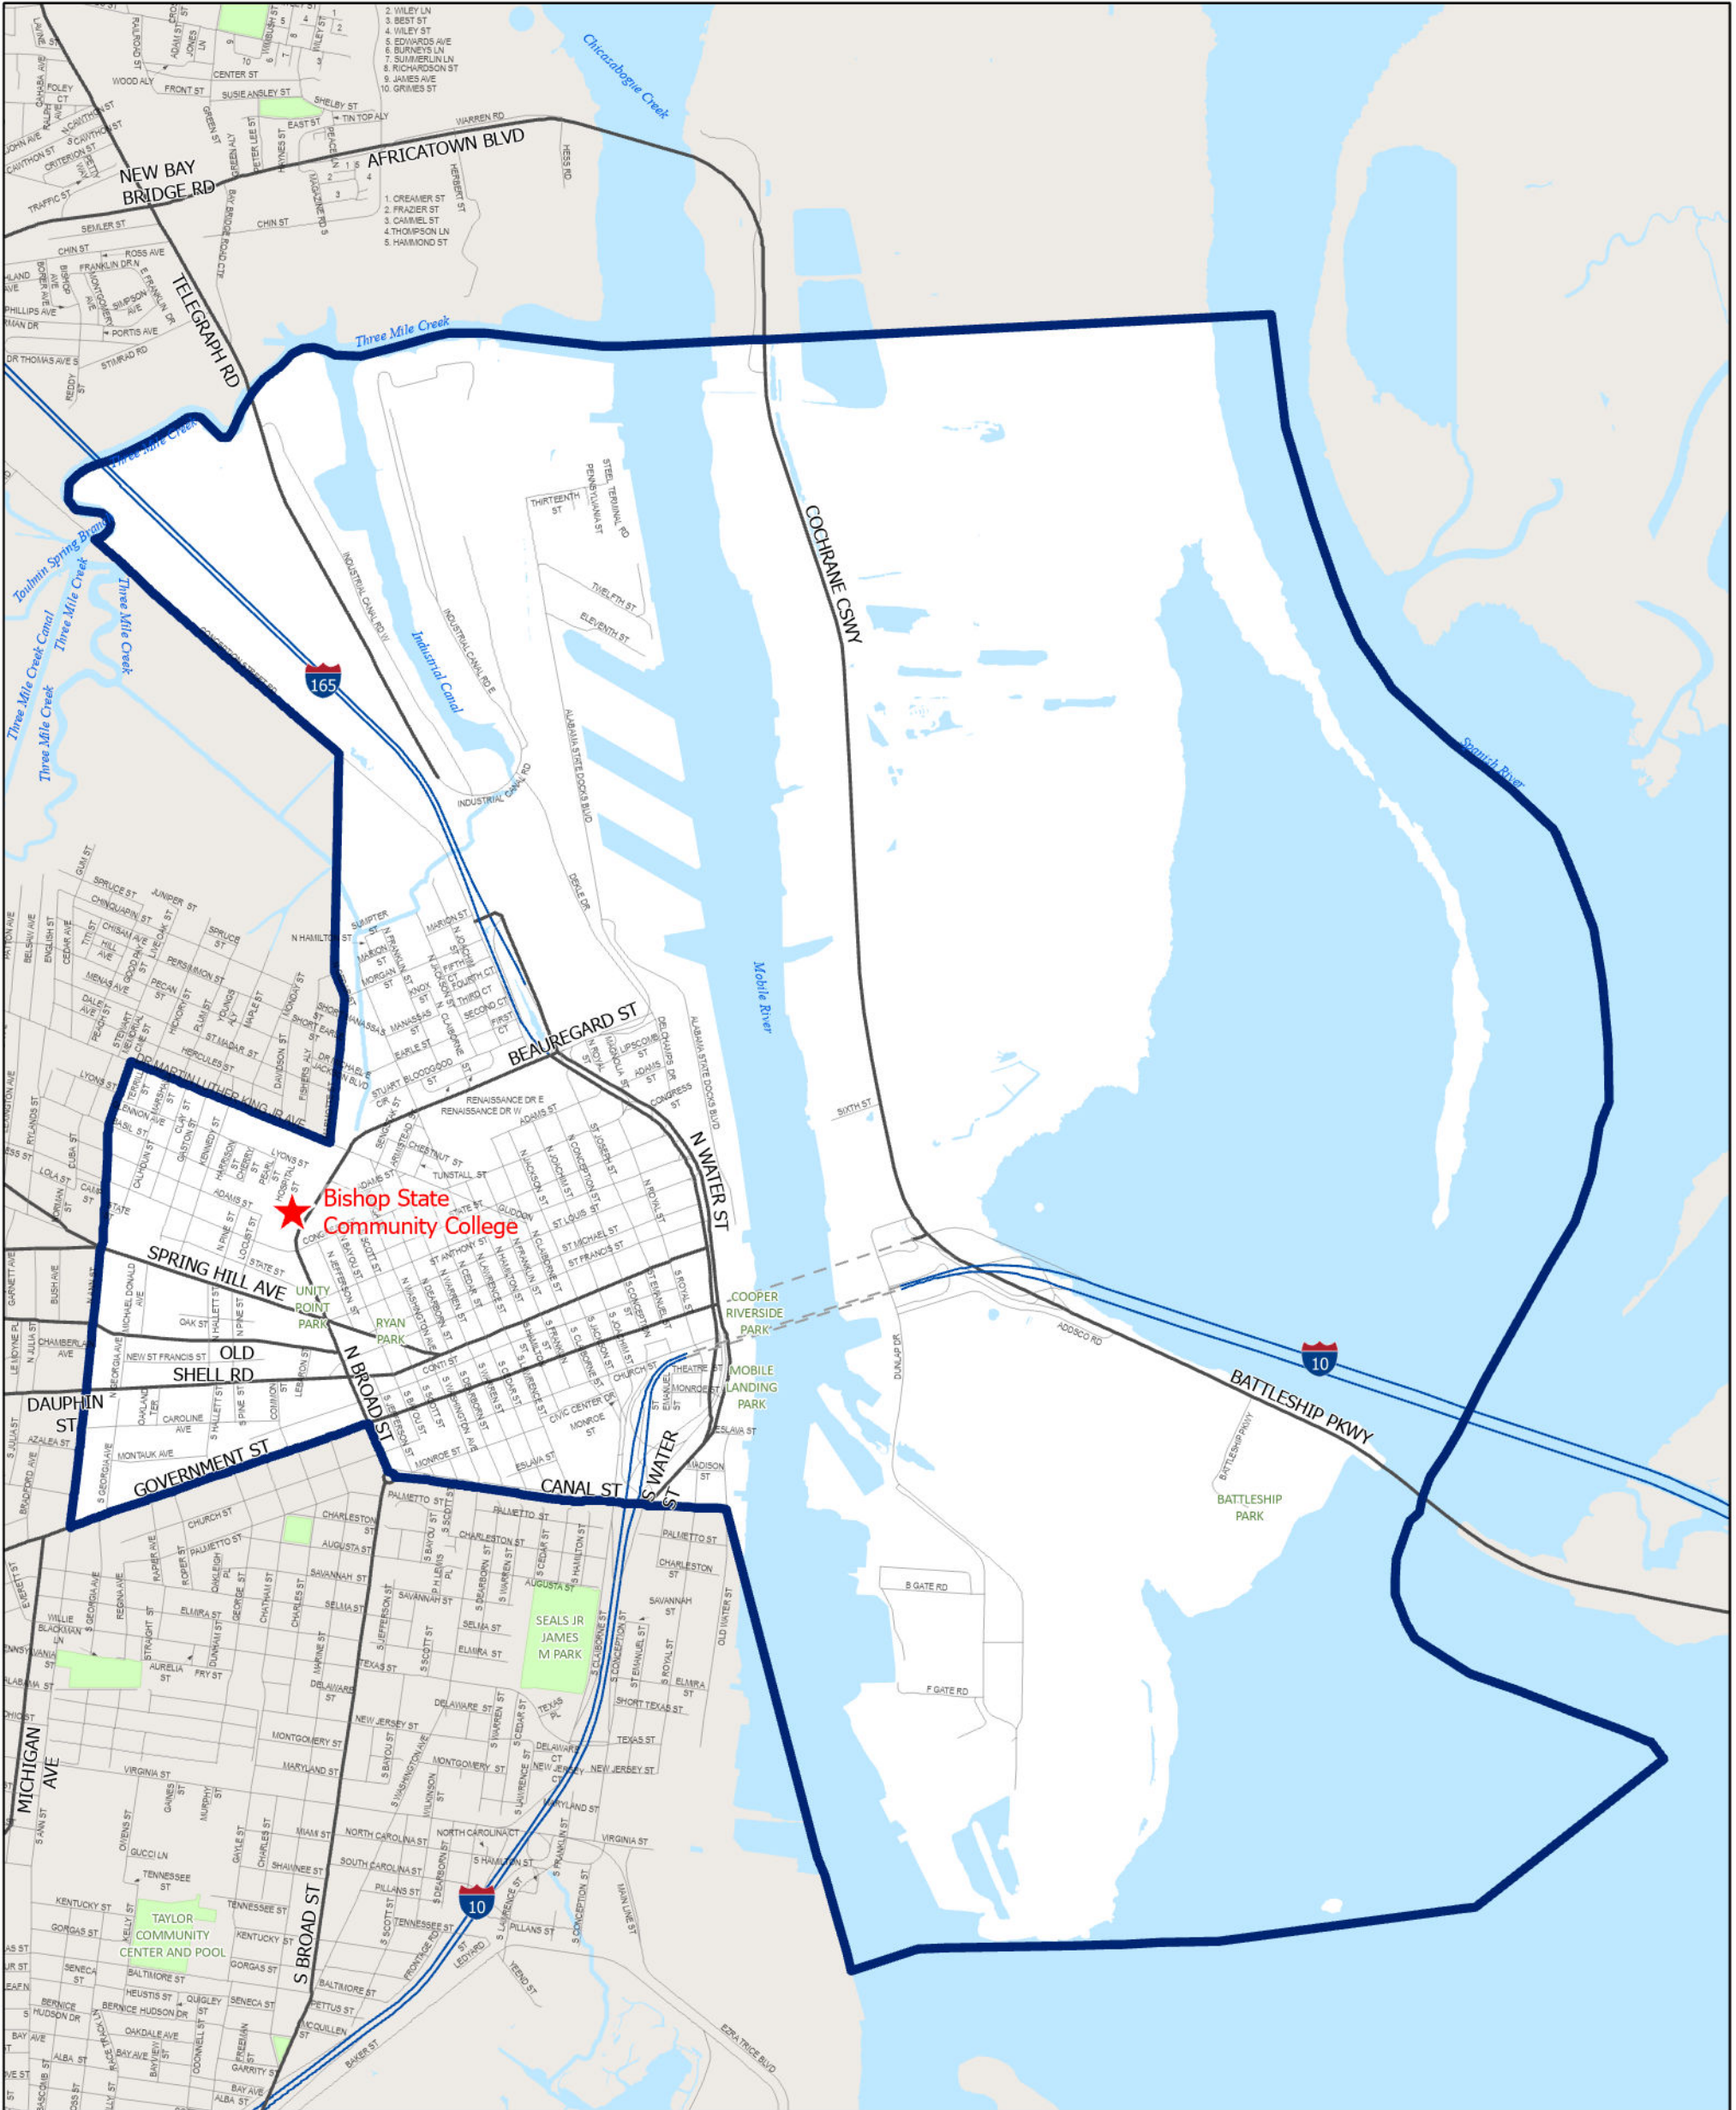

VOTING WARD 2-1

WARD	COUNCIL DISTRICT	TOTAL POPULATION	BLACK	% BLACK	WHITE	% WHITE	OTHER	% OTHER
2-1	2	3,859	2,404	62%	1,348	35%	107	3%
AGE 18+	18+ BLACK	18+ % BLACK	18+ WHITE	18+ % WHITE	18+ OTHER	18+ % OTHER		
3,061	1,734	57%	1,232	40%	95	3%		

Source: U.S. Census Bureau, Census 2020

Bishop State Community College
 351 N Broad St
 Mobile AL 36603

- ★ Voting Centers
- Parks
- ▬ Water
- Streams
- Wards

Prepared by: City of Mobile GIS Department
 Create Date: 3/17/2025