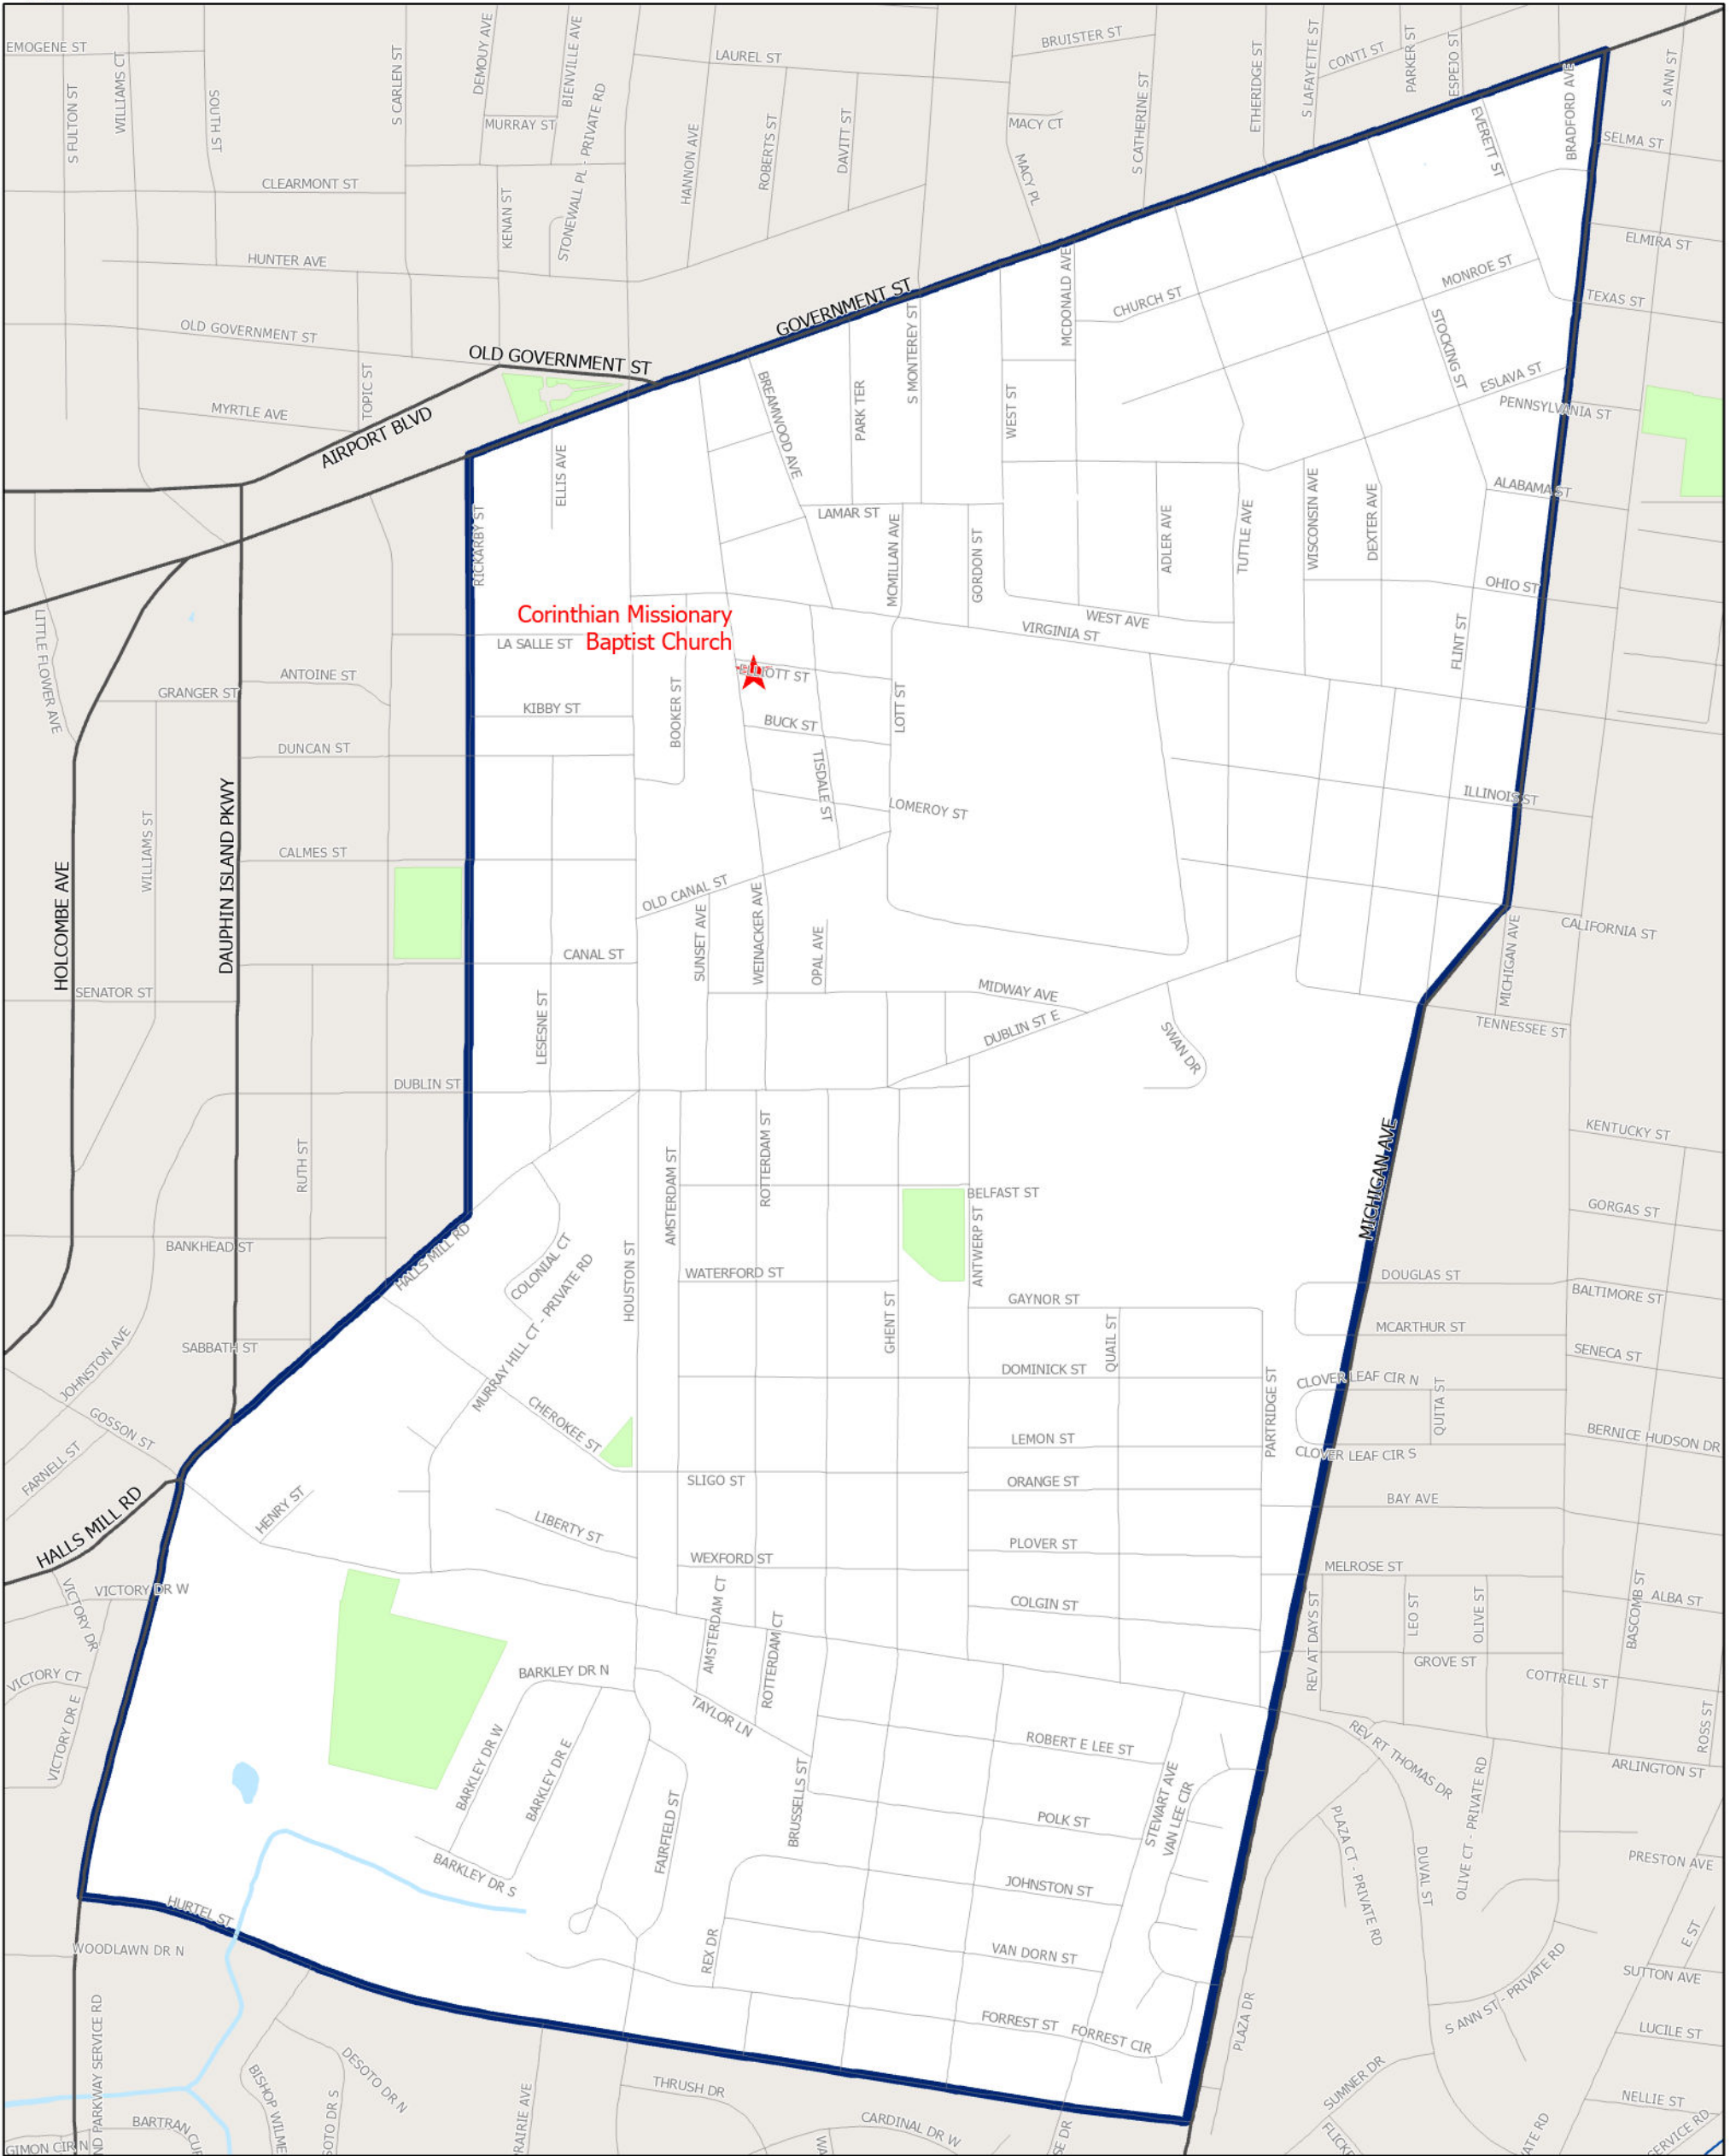

VOTING WARD 2-6

WARD	COUNCIL DISTRICT	TOTAL POPULATION	BLACK	% BLACK	WHITE	% WHITE	OTHER	% OTHER
2-6	2	4,726	3,901	83%	693	15%	132	3%
AGE 18+	18+ BLACK	18+ % BLACK	18+ WHITE	18+ % WHITE	18+ OTHER	18+ % OTHER		
3,703	2,990	81%	611	17%	102	3%		

Source: U.S. Census Bureau, Census 2020

Corinthian Missionary Baptist Church
 451 Weinacker Ave
 Mobile AL 36604

Voting Centers

Parks

Stream

Water

Wards

Prepared by: City of Mobile GIS Department