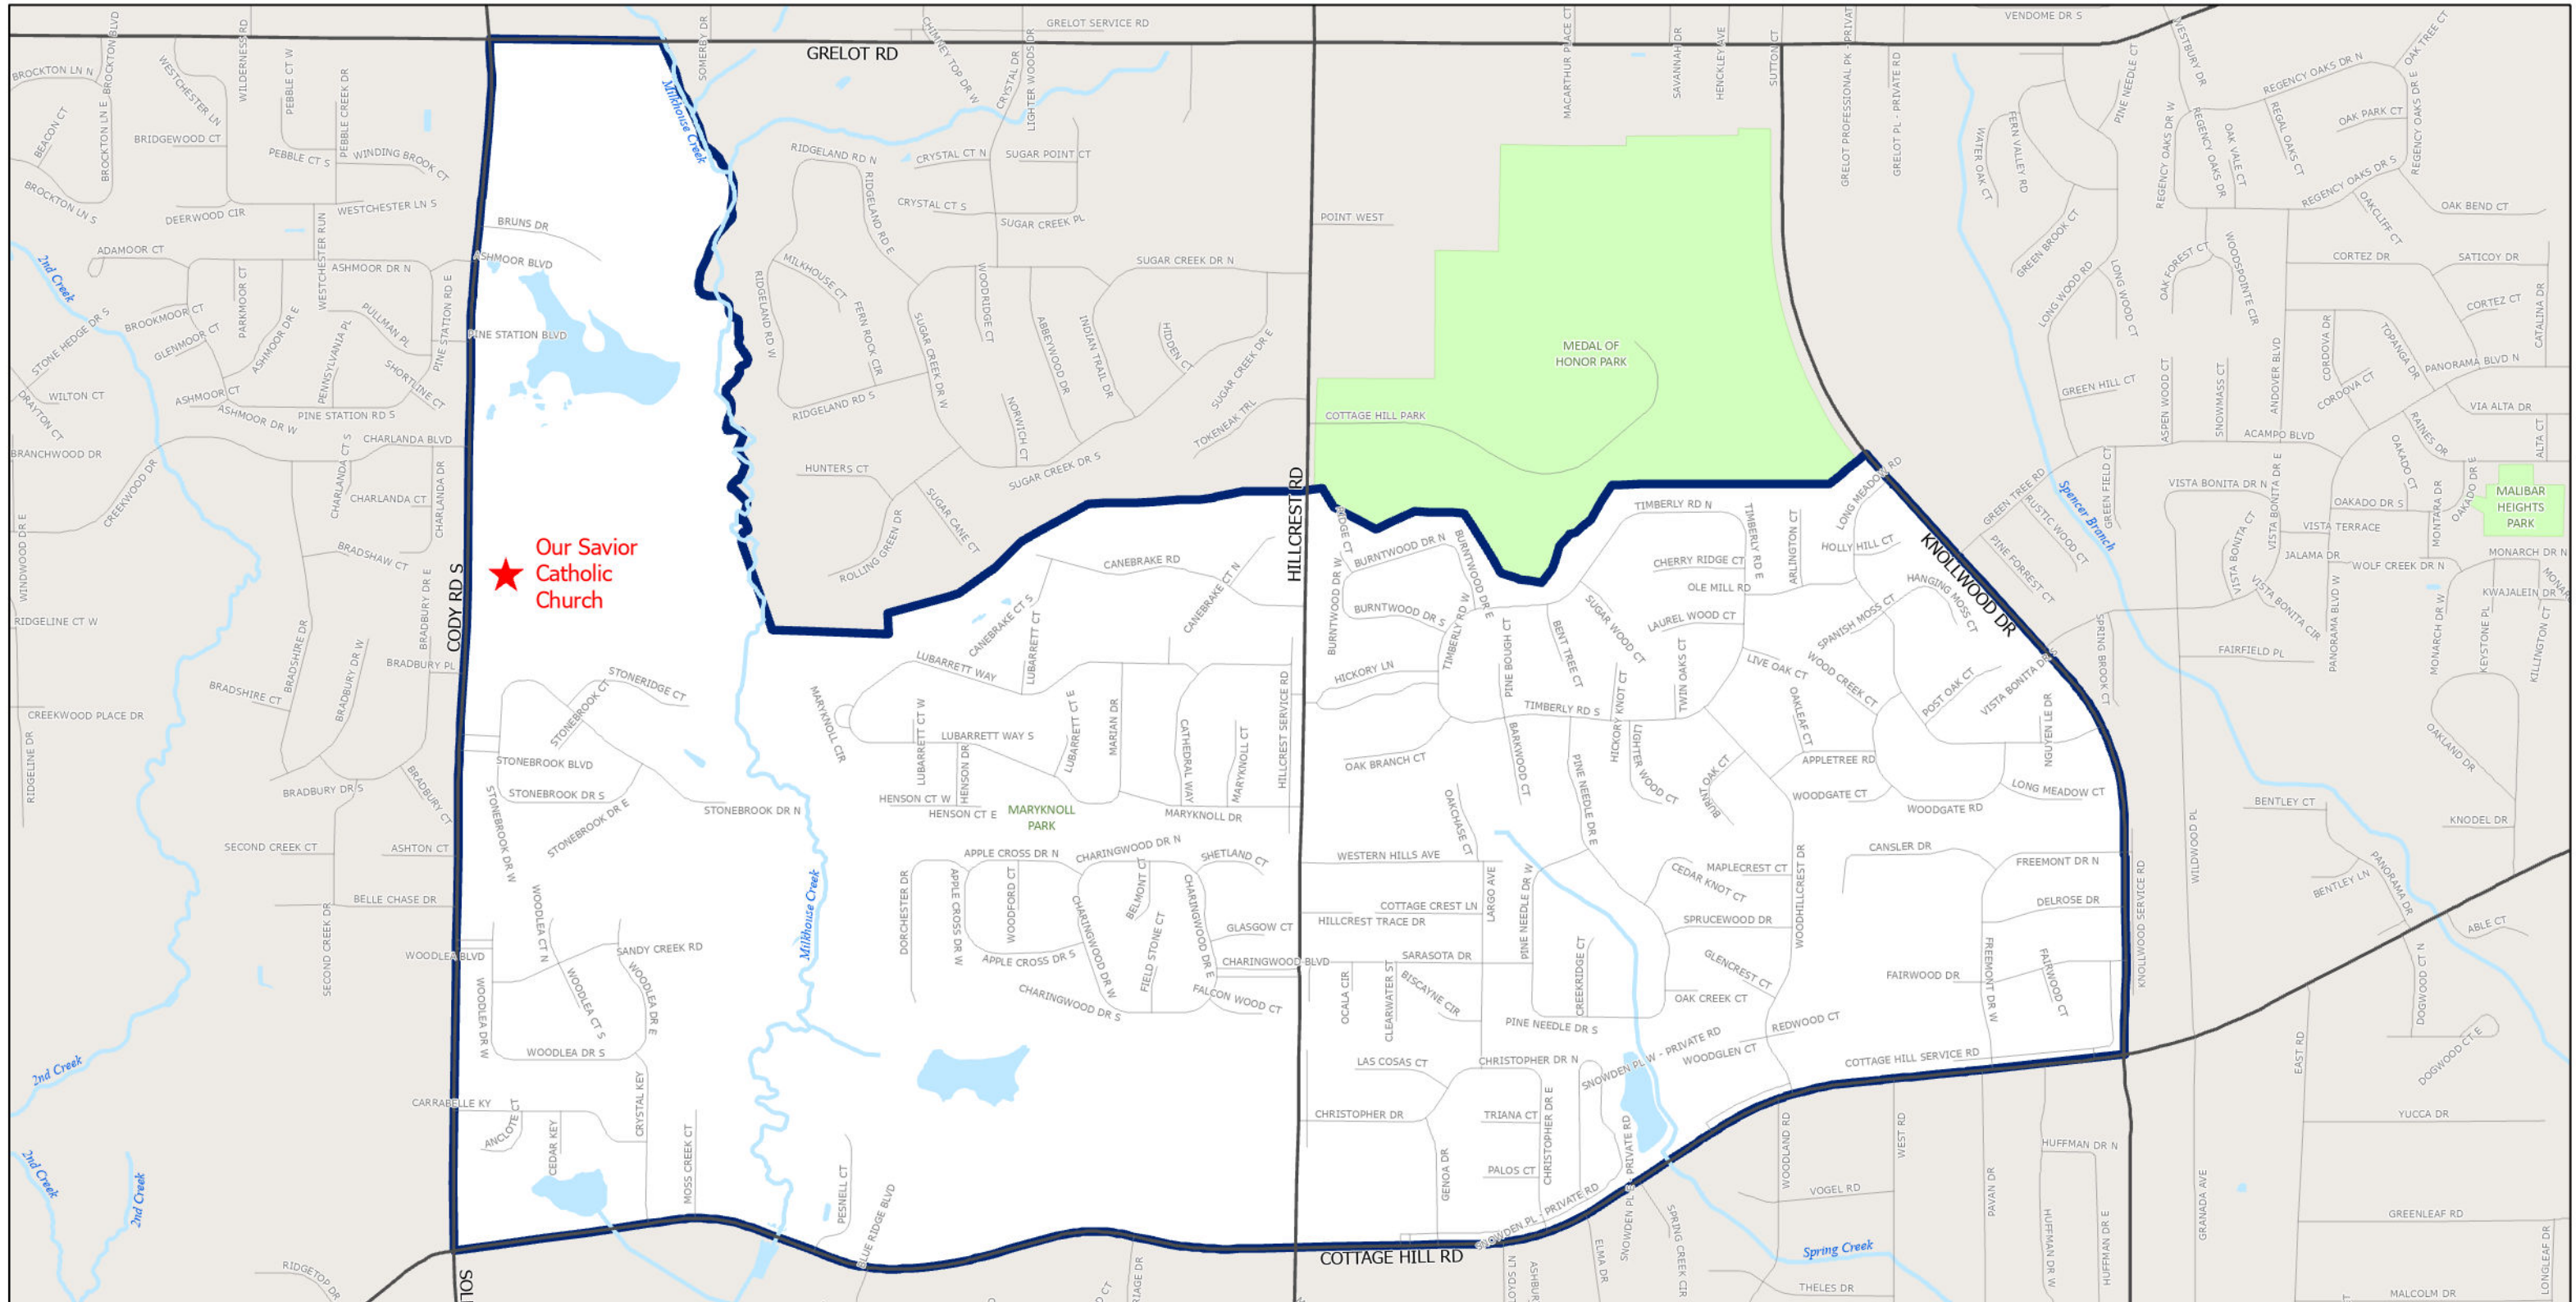

VOTING WARD 4-1

WARD	COUNCIL DISTRICT	TOTAL POPULATION	BLACK	% BLACK	WHITE	% WHITE	OTHER	% OTHER	AGE 18+	18+ BLACK	18+ % BLACK	18+ WHITE	18+ % WHITE	18+ OTHER	18+ % OTHER
4-1	4	4,930	1,083	22%	3,446	70%	401	8%	4,037	815	20%	2,909	72%	313	8%