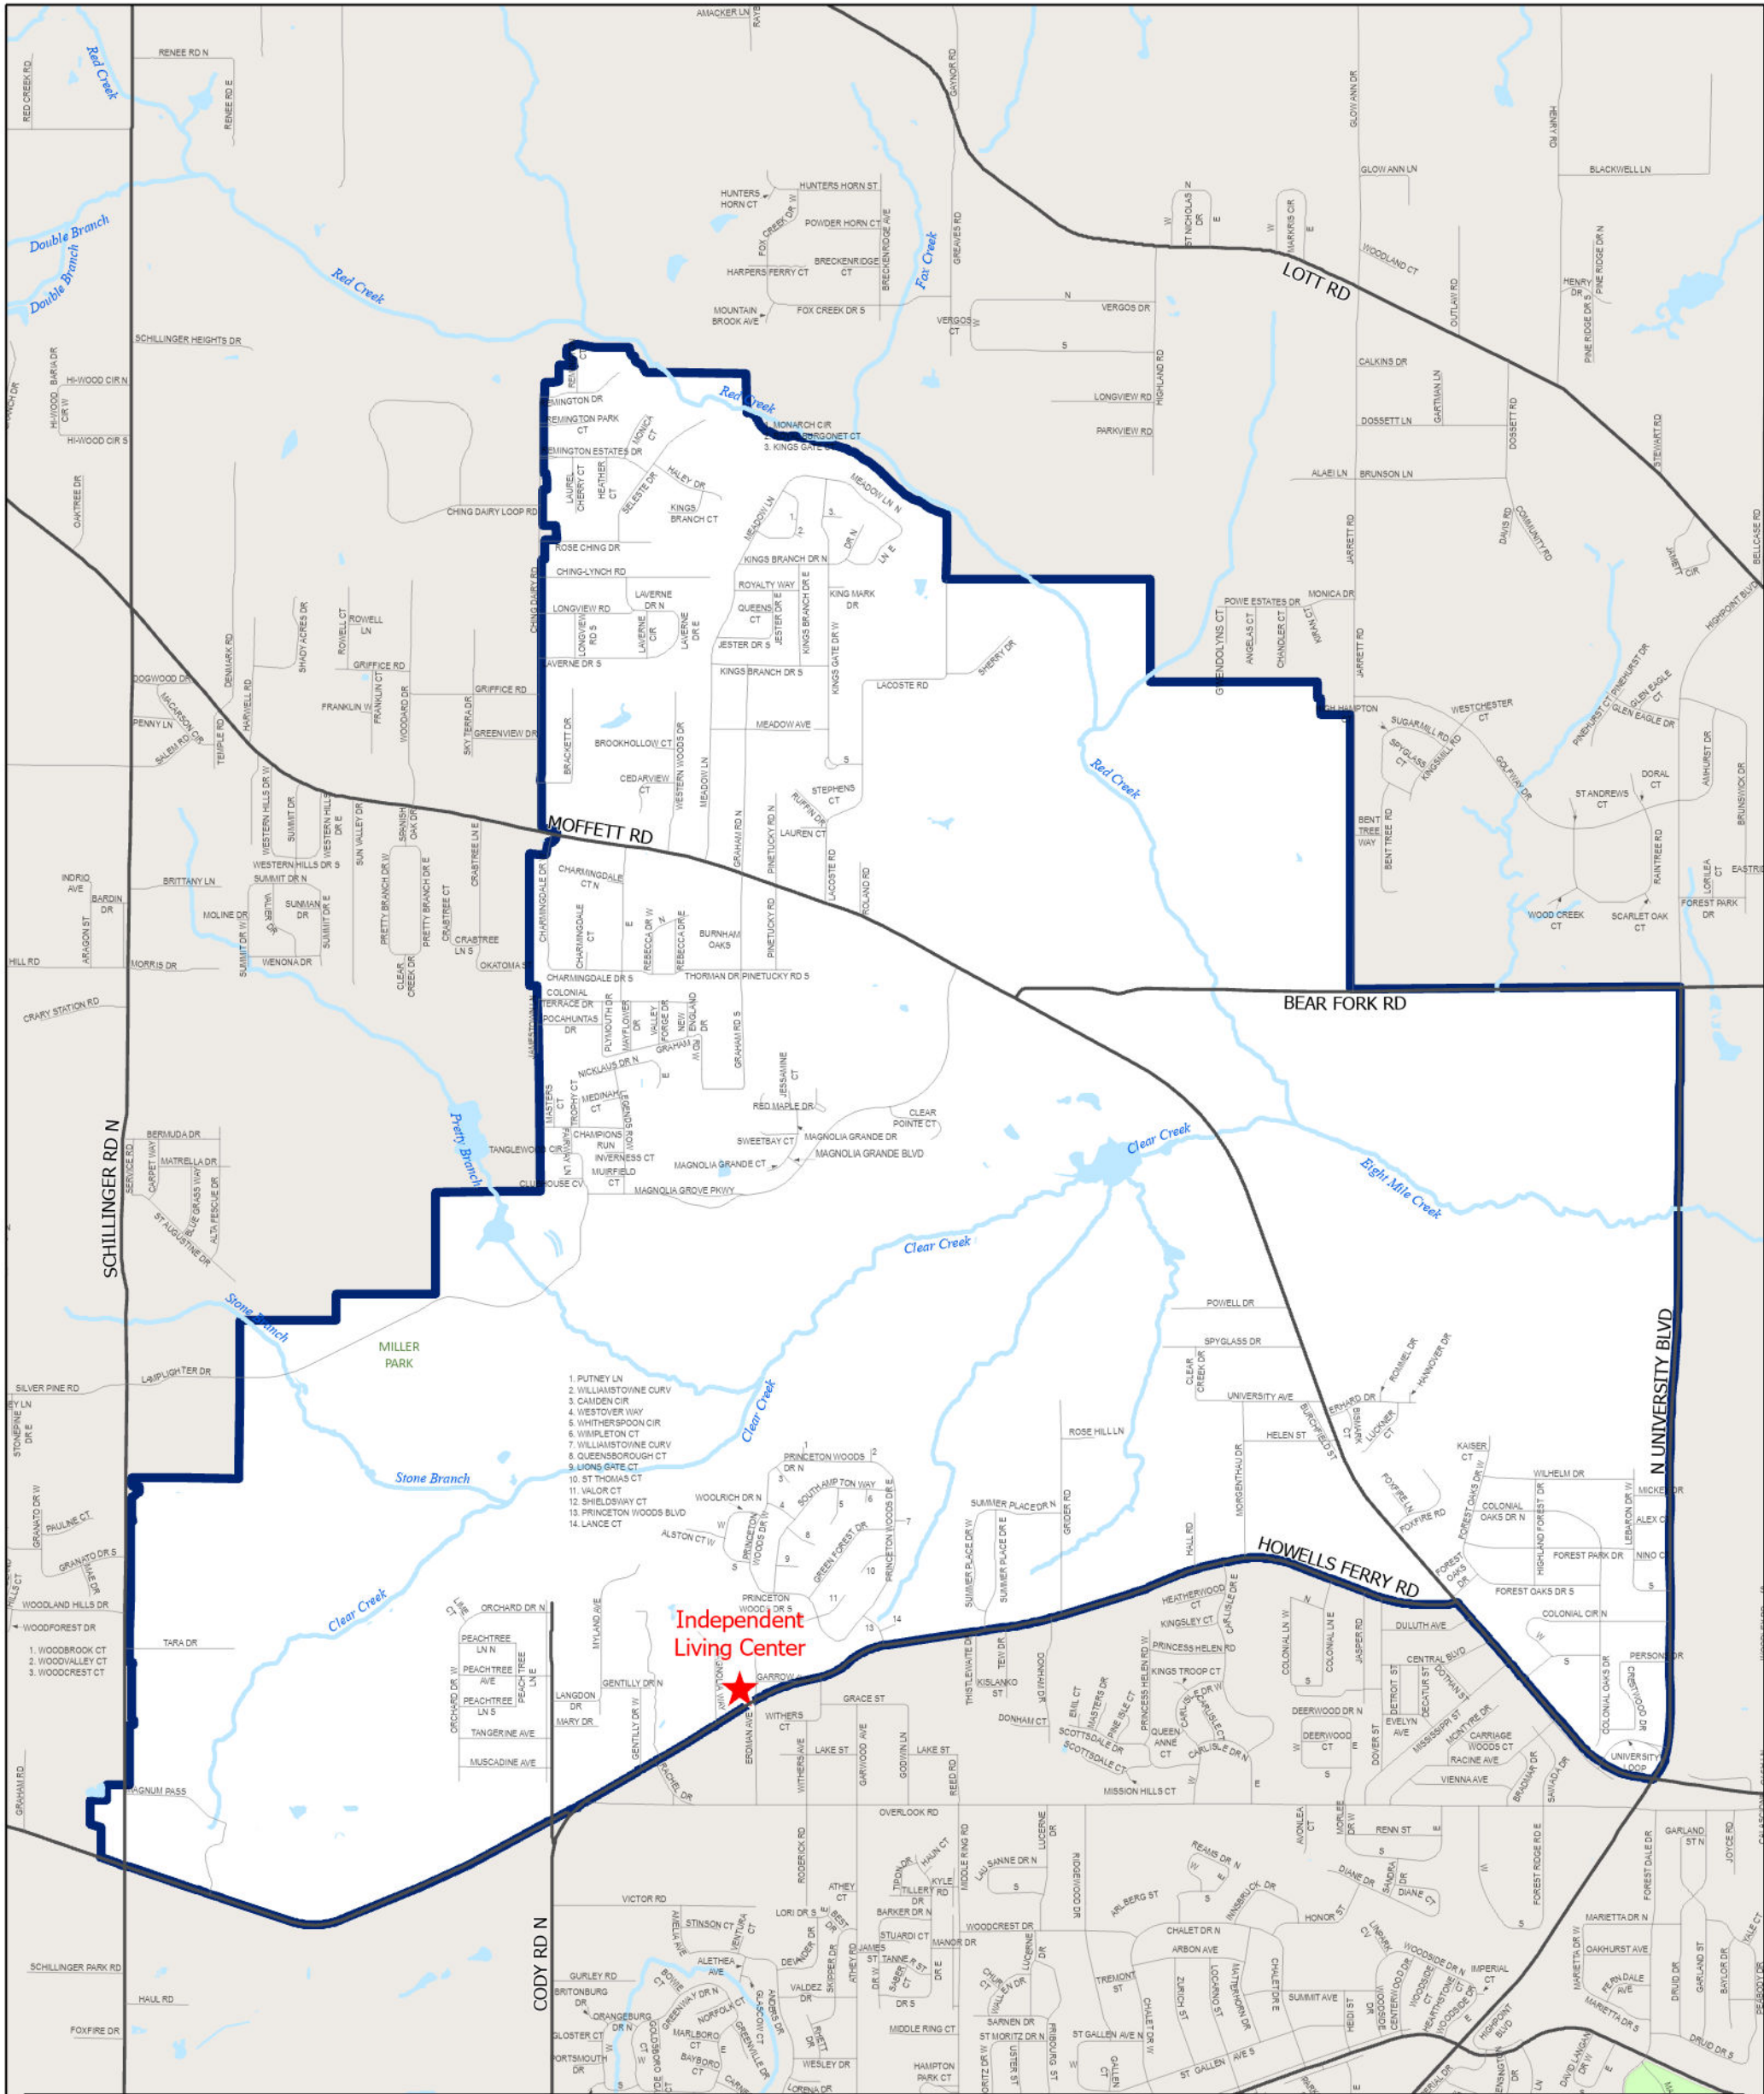

# VOTING WARD 7-1

WARD	COUNCIL DISTRICT	TOTAL POPULATION	BLACK	% BLACK	WHITE	% WHITE	OTHER	% OTHER
7-1	7	6,580	4,108	62%	2,135	32%	337	5%
AGE 18+	18+ BLACK	18+ % BLACK	18+ WHITE	18+ % WHITE	18+ OTHER	18+ % OTHER		
5,105	3,031	59%	1,825	36%	249	5%		

Source: U.S. Census Bureau, Census 2020

Independent Living Center  
6750 Howells Ferry Rd  
Mobile AL 36618

- ★ Voting Centers
- Parks
- Water
- Stream
- Wards

Prepared by: City of Mobile GIS Department  
Create Date: 3/17/2025