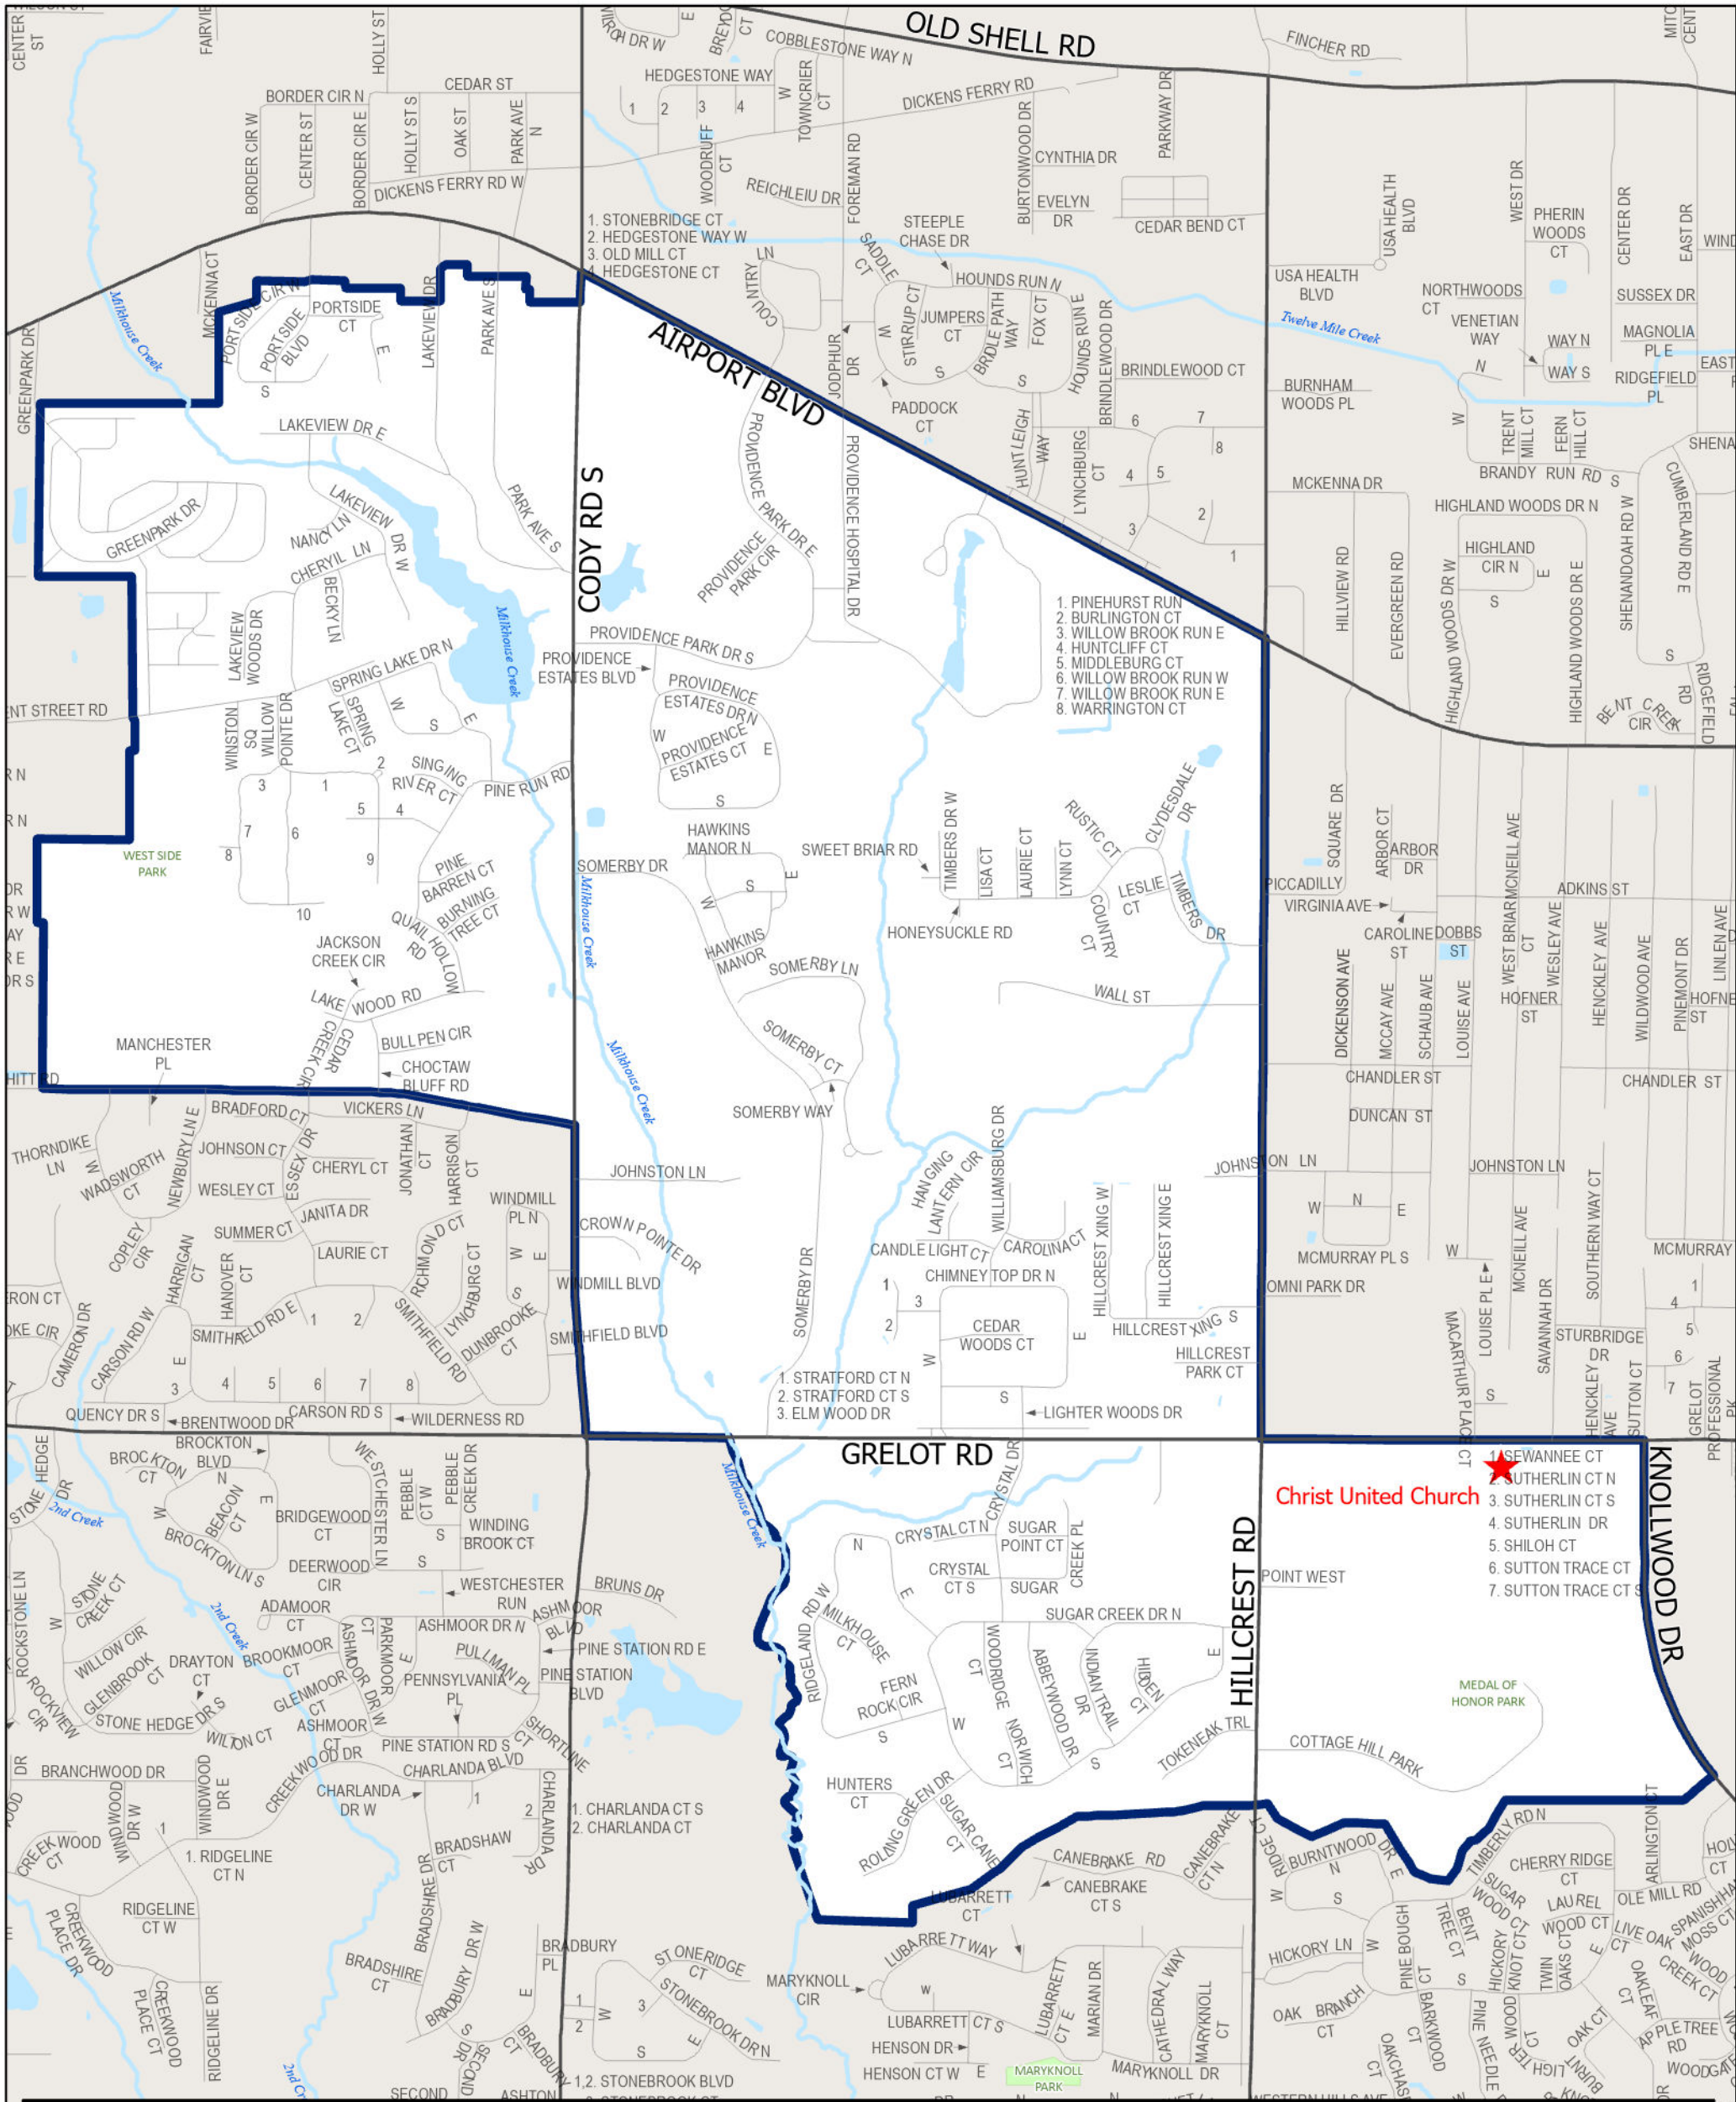

# VOTING WARD 6-1

WARD	COUNCIL DISTRICT	TOTAL POPULATION	BLACK	% BLACK	WHITE	% WHITE	OTHER	% OTHER
6-1	6	9,158	3,026	33%	5,286	58%	846	9%
AGE 18+	18+ BLACK	18+ % BLACK	18+ WHITE	18+ % WHITE	18+ OTHER	18+ % OTHER		
7,261	2,106	29%	4,486	62%	669	9%		